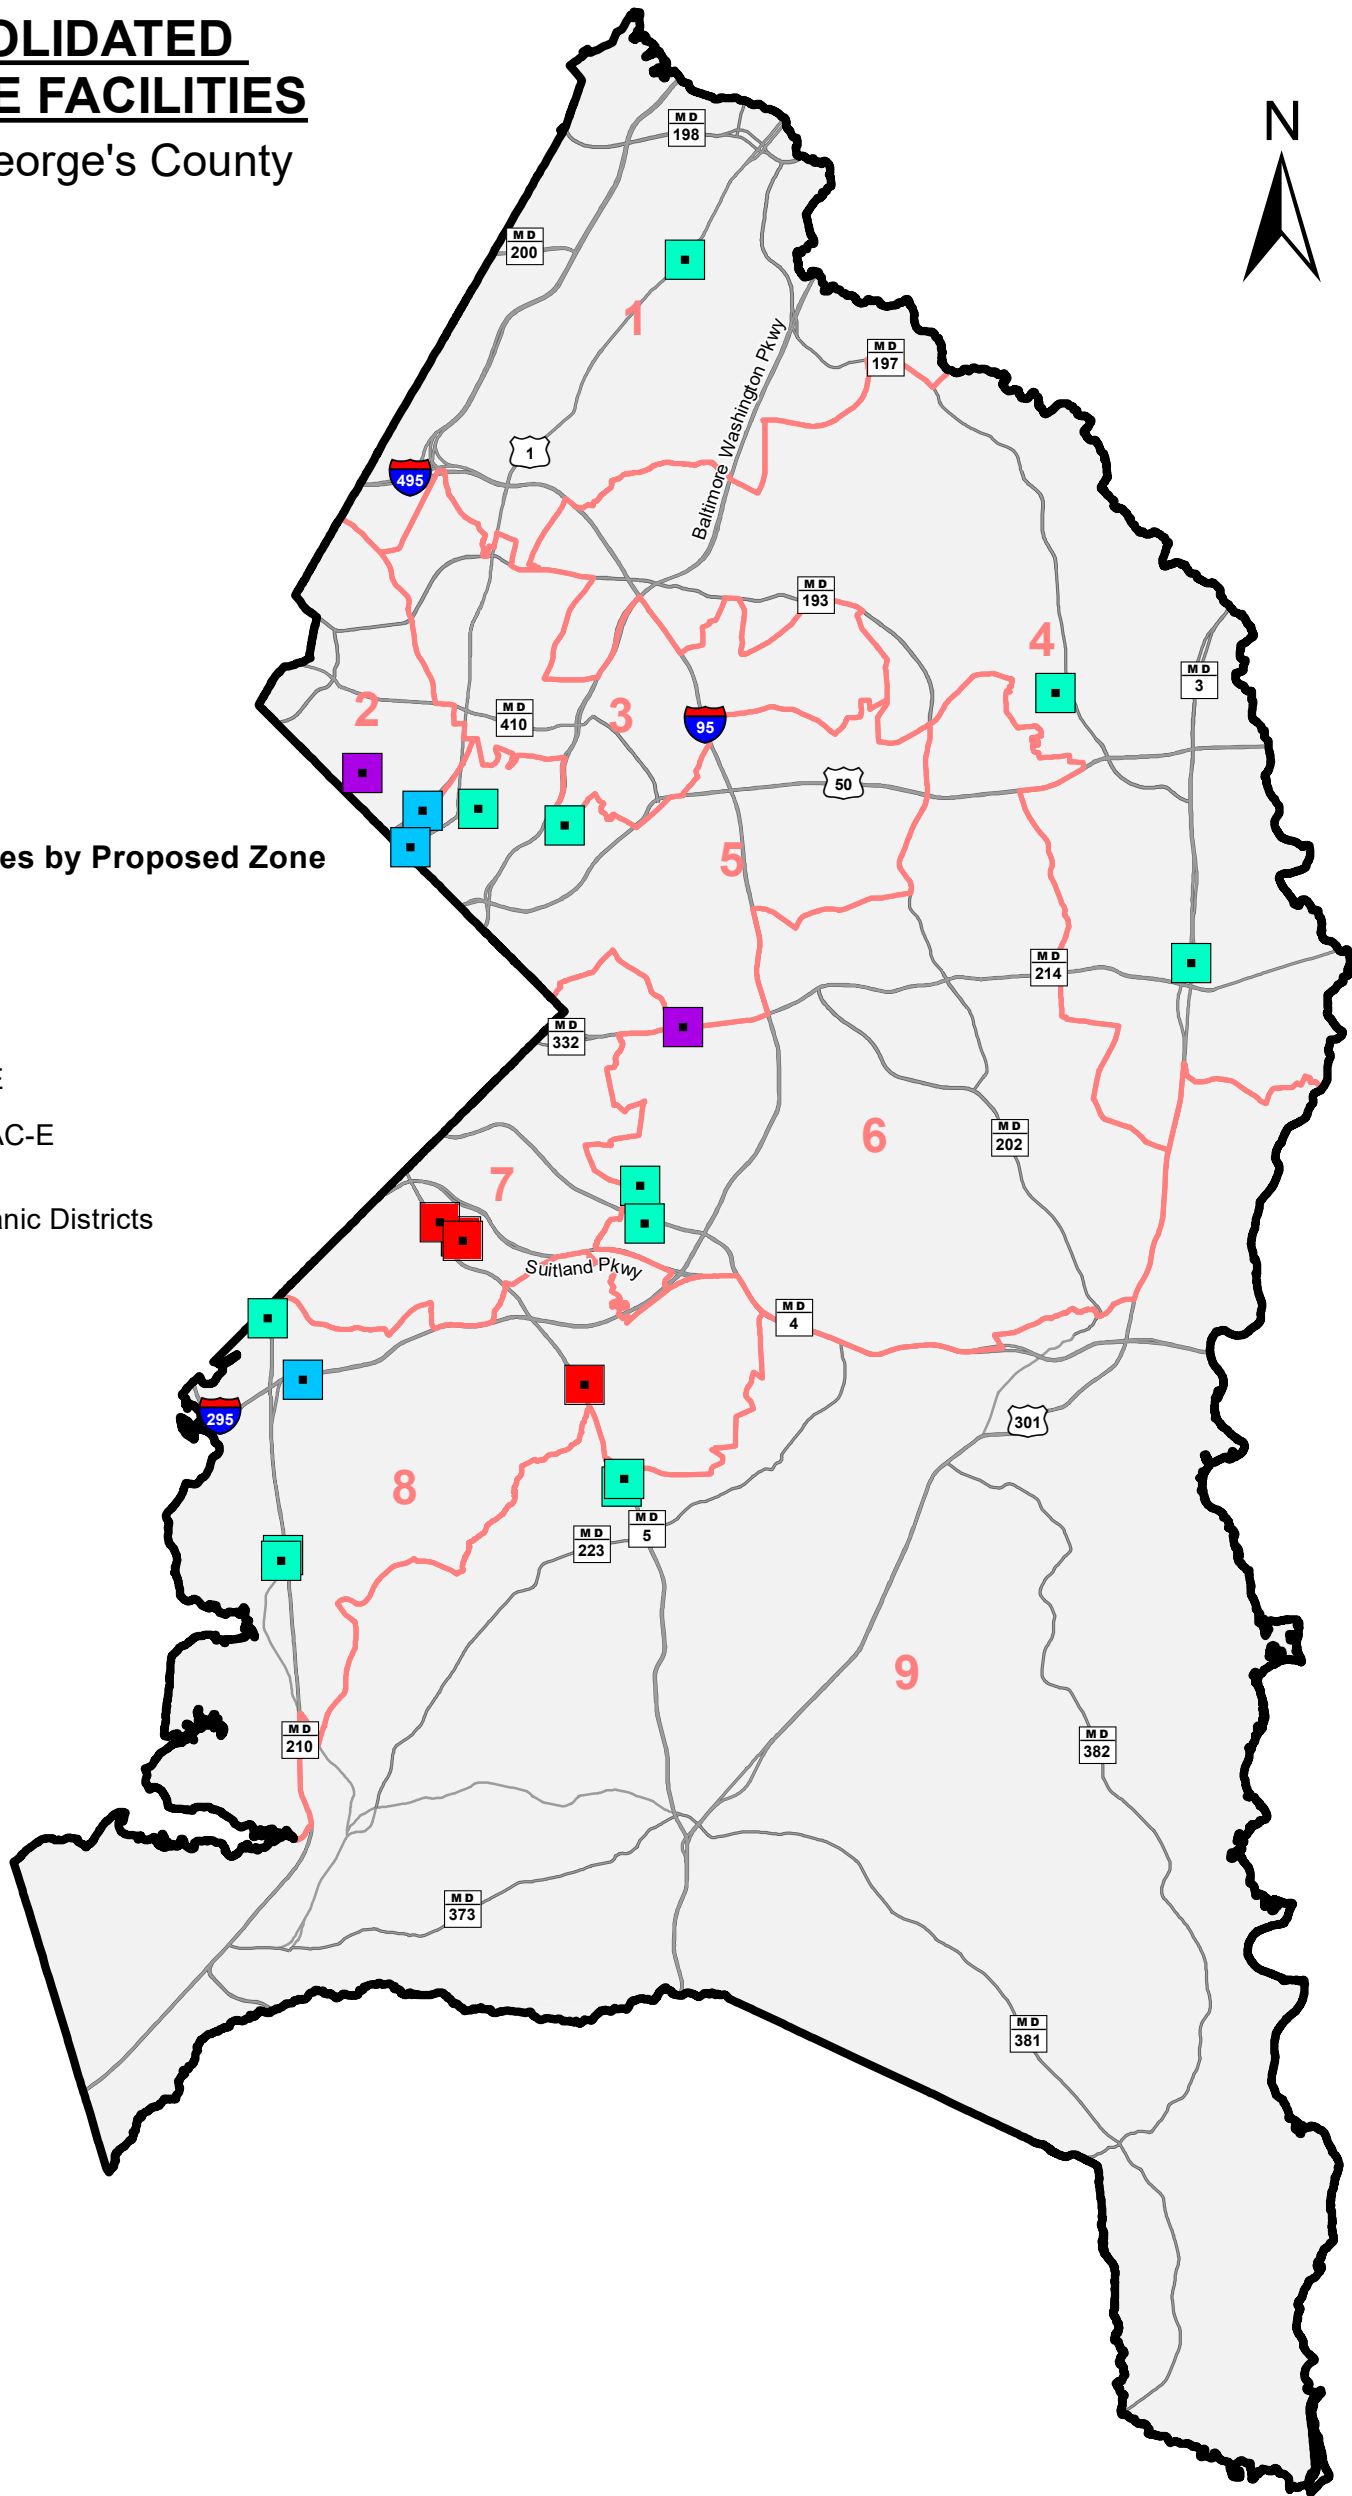

CONSOLIDATED STORAGE FACILITIES

Prince George's County

Legend

Storage Facilities by Proposed Zone

- 4 in CGO
- 12 in CS
- 3 in NAC
- 2 in LTO-E
- none in TAC-E
- Councilmanic Districts

The Maryland-National Capital
Park & Planning Commission
Prince George's County Planning Department
Geographic Information System

Date Created: October 4th, 2021
Author: Paul Patnode
Job Number: 11607

This map may not be reproduced, stored in a retrieval system, or transmitted by any form, including electronic or by photo reproduction, without the express written permission of The Maryland - National Capital Park and Planning Commission. For more information, contact the Prince George's County Planning Department in Upper Marlboro, Maryland.