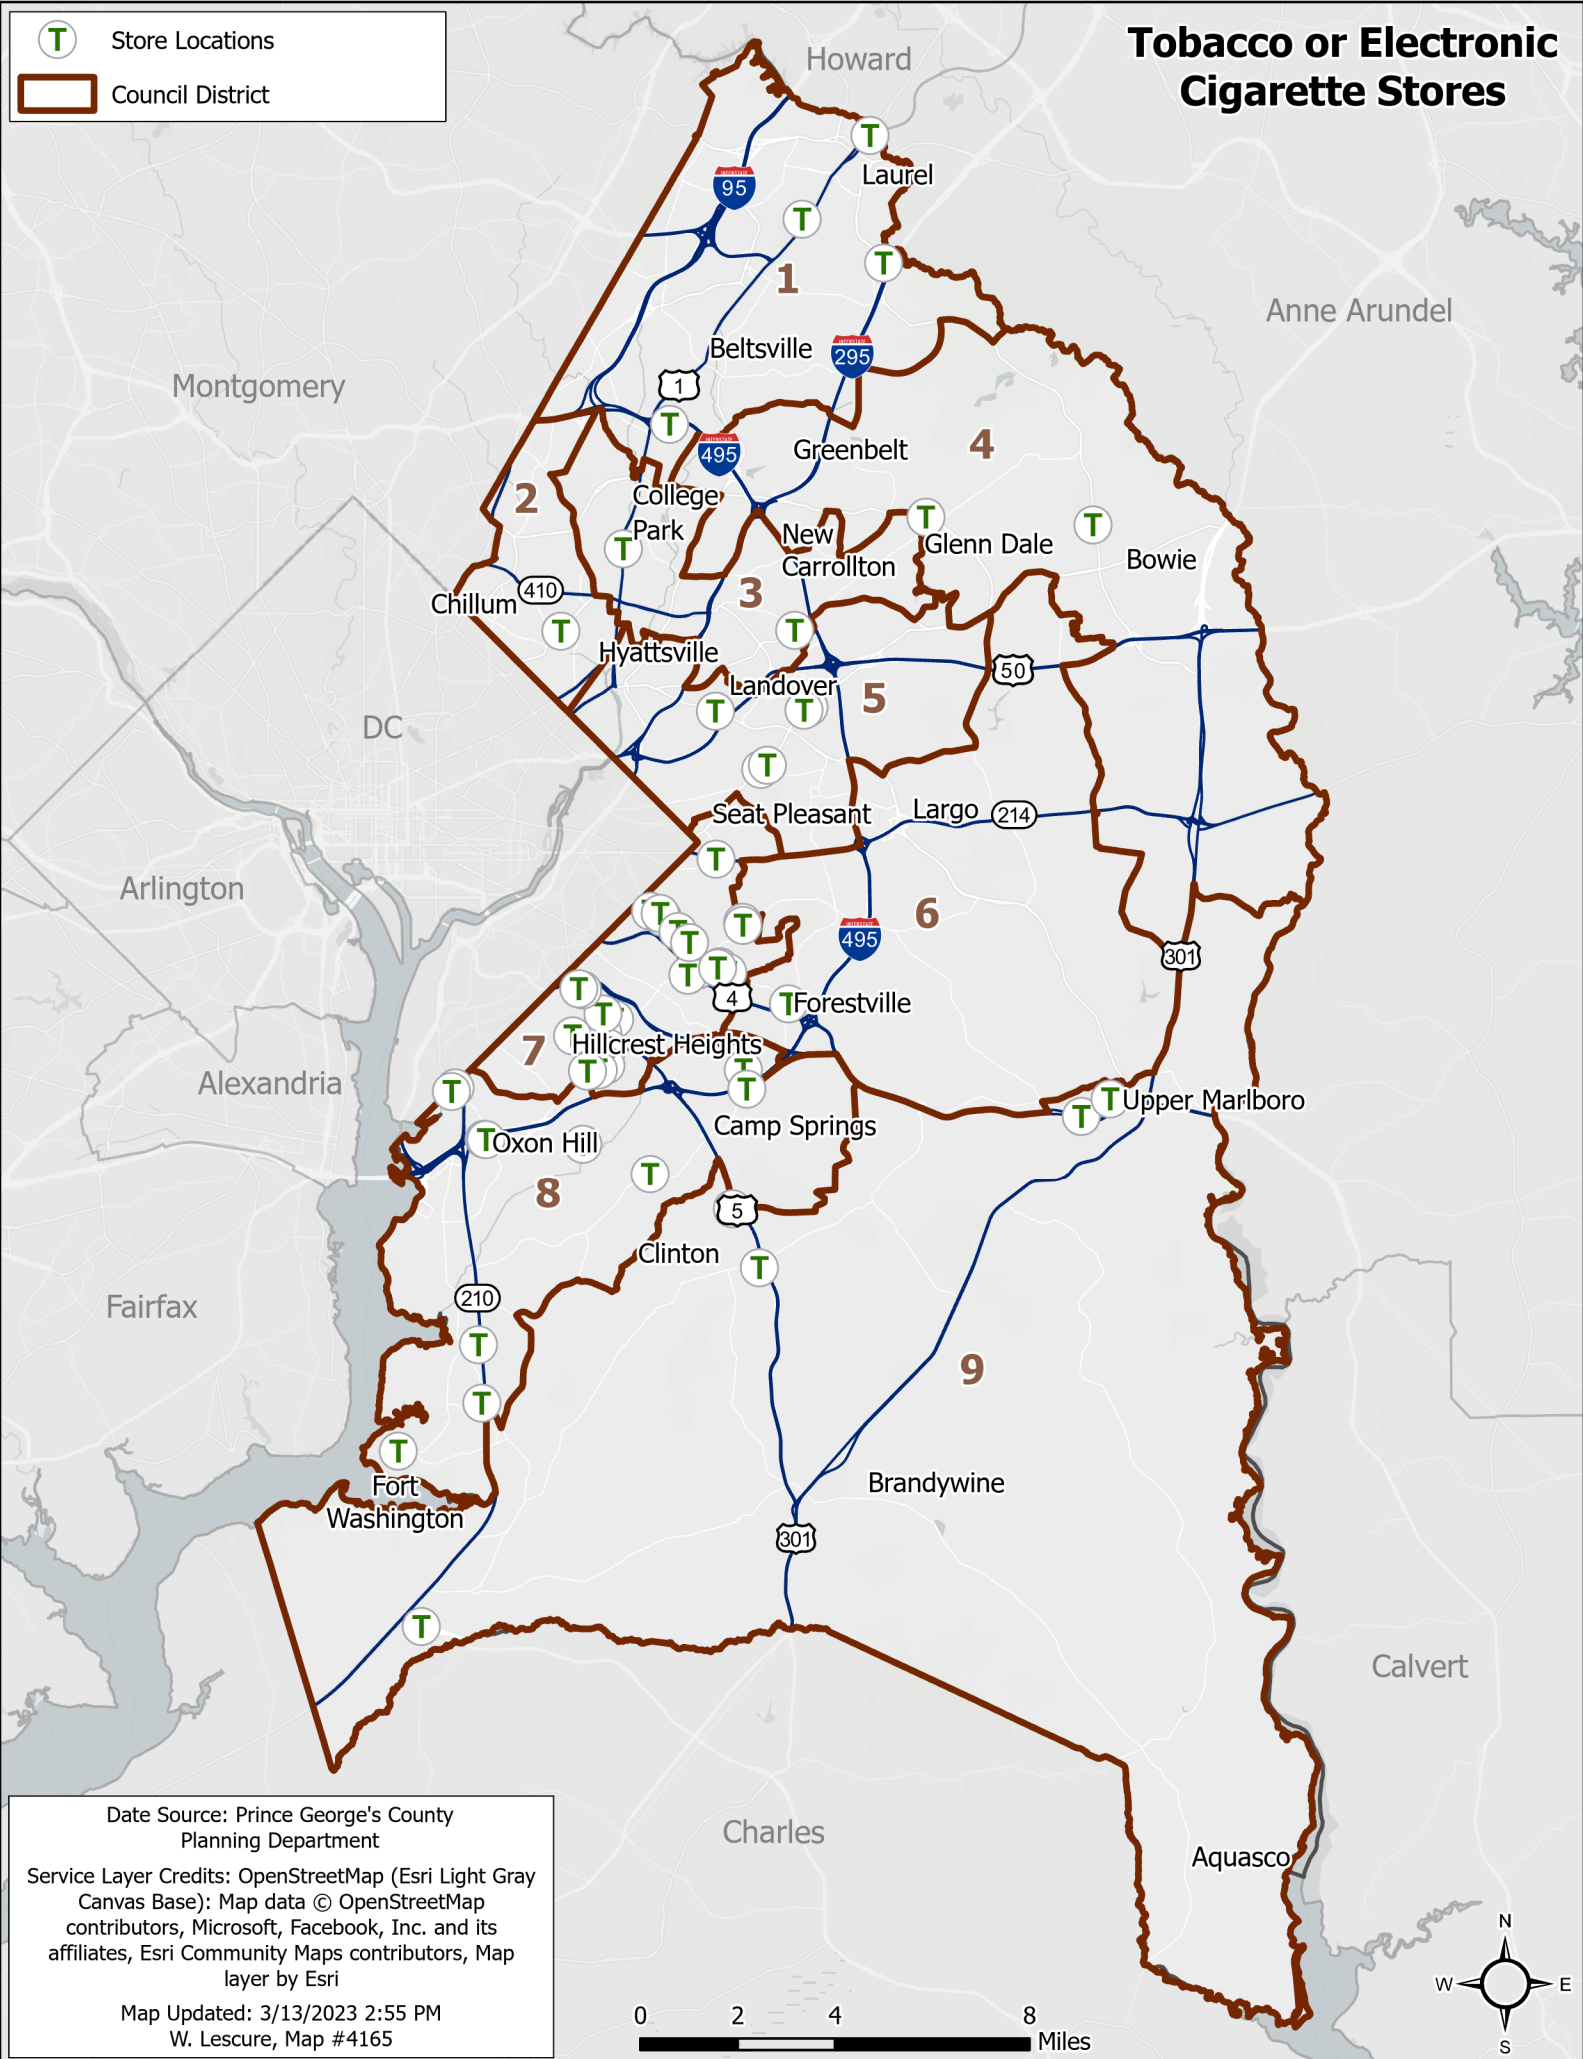

Tobacco or Electronic Cigarette Stores

 Store Locations
 Council District

Date Source: Prince George's County Planning Department

Service Layer Credits: OpenStreetMap (Esri Light Gray Canvas Base): Map data © OpenStreetMap contributors, Microsoft, Facebook, Inc. and its affiliates, Esri Community Maps contributors, Map layer by Esri

Map Updated: 3/13/2023 2:55 PM
W. Lescure, Map #4165