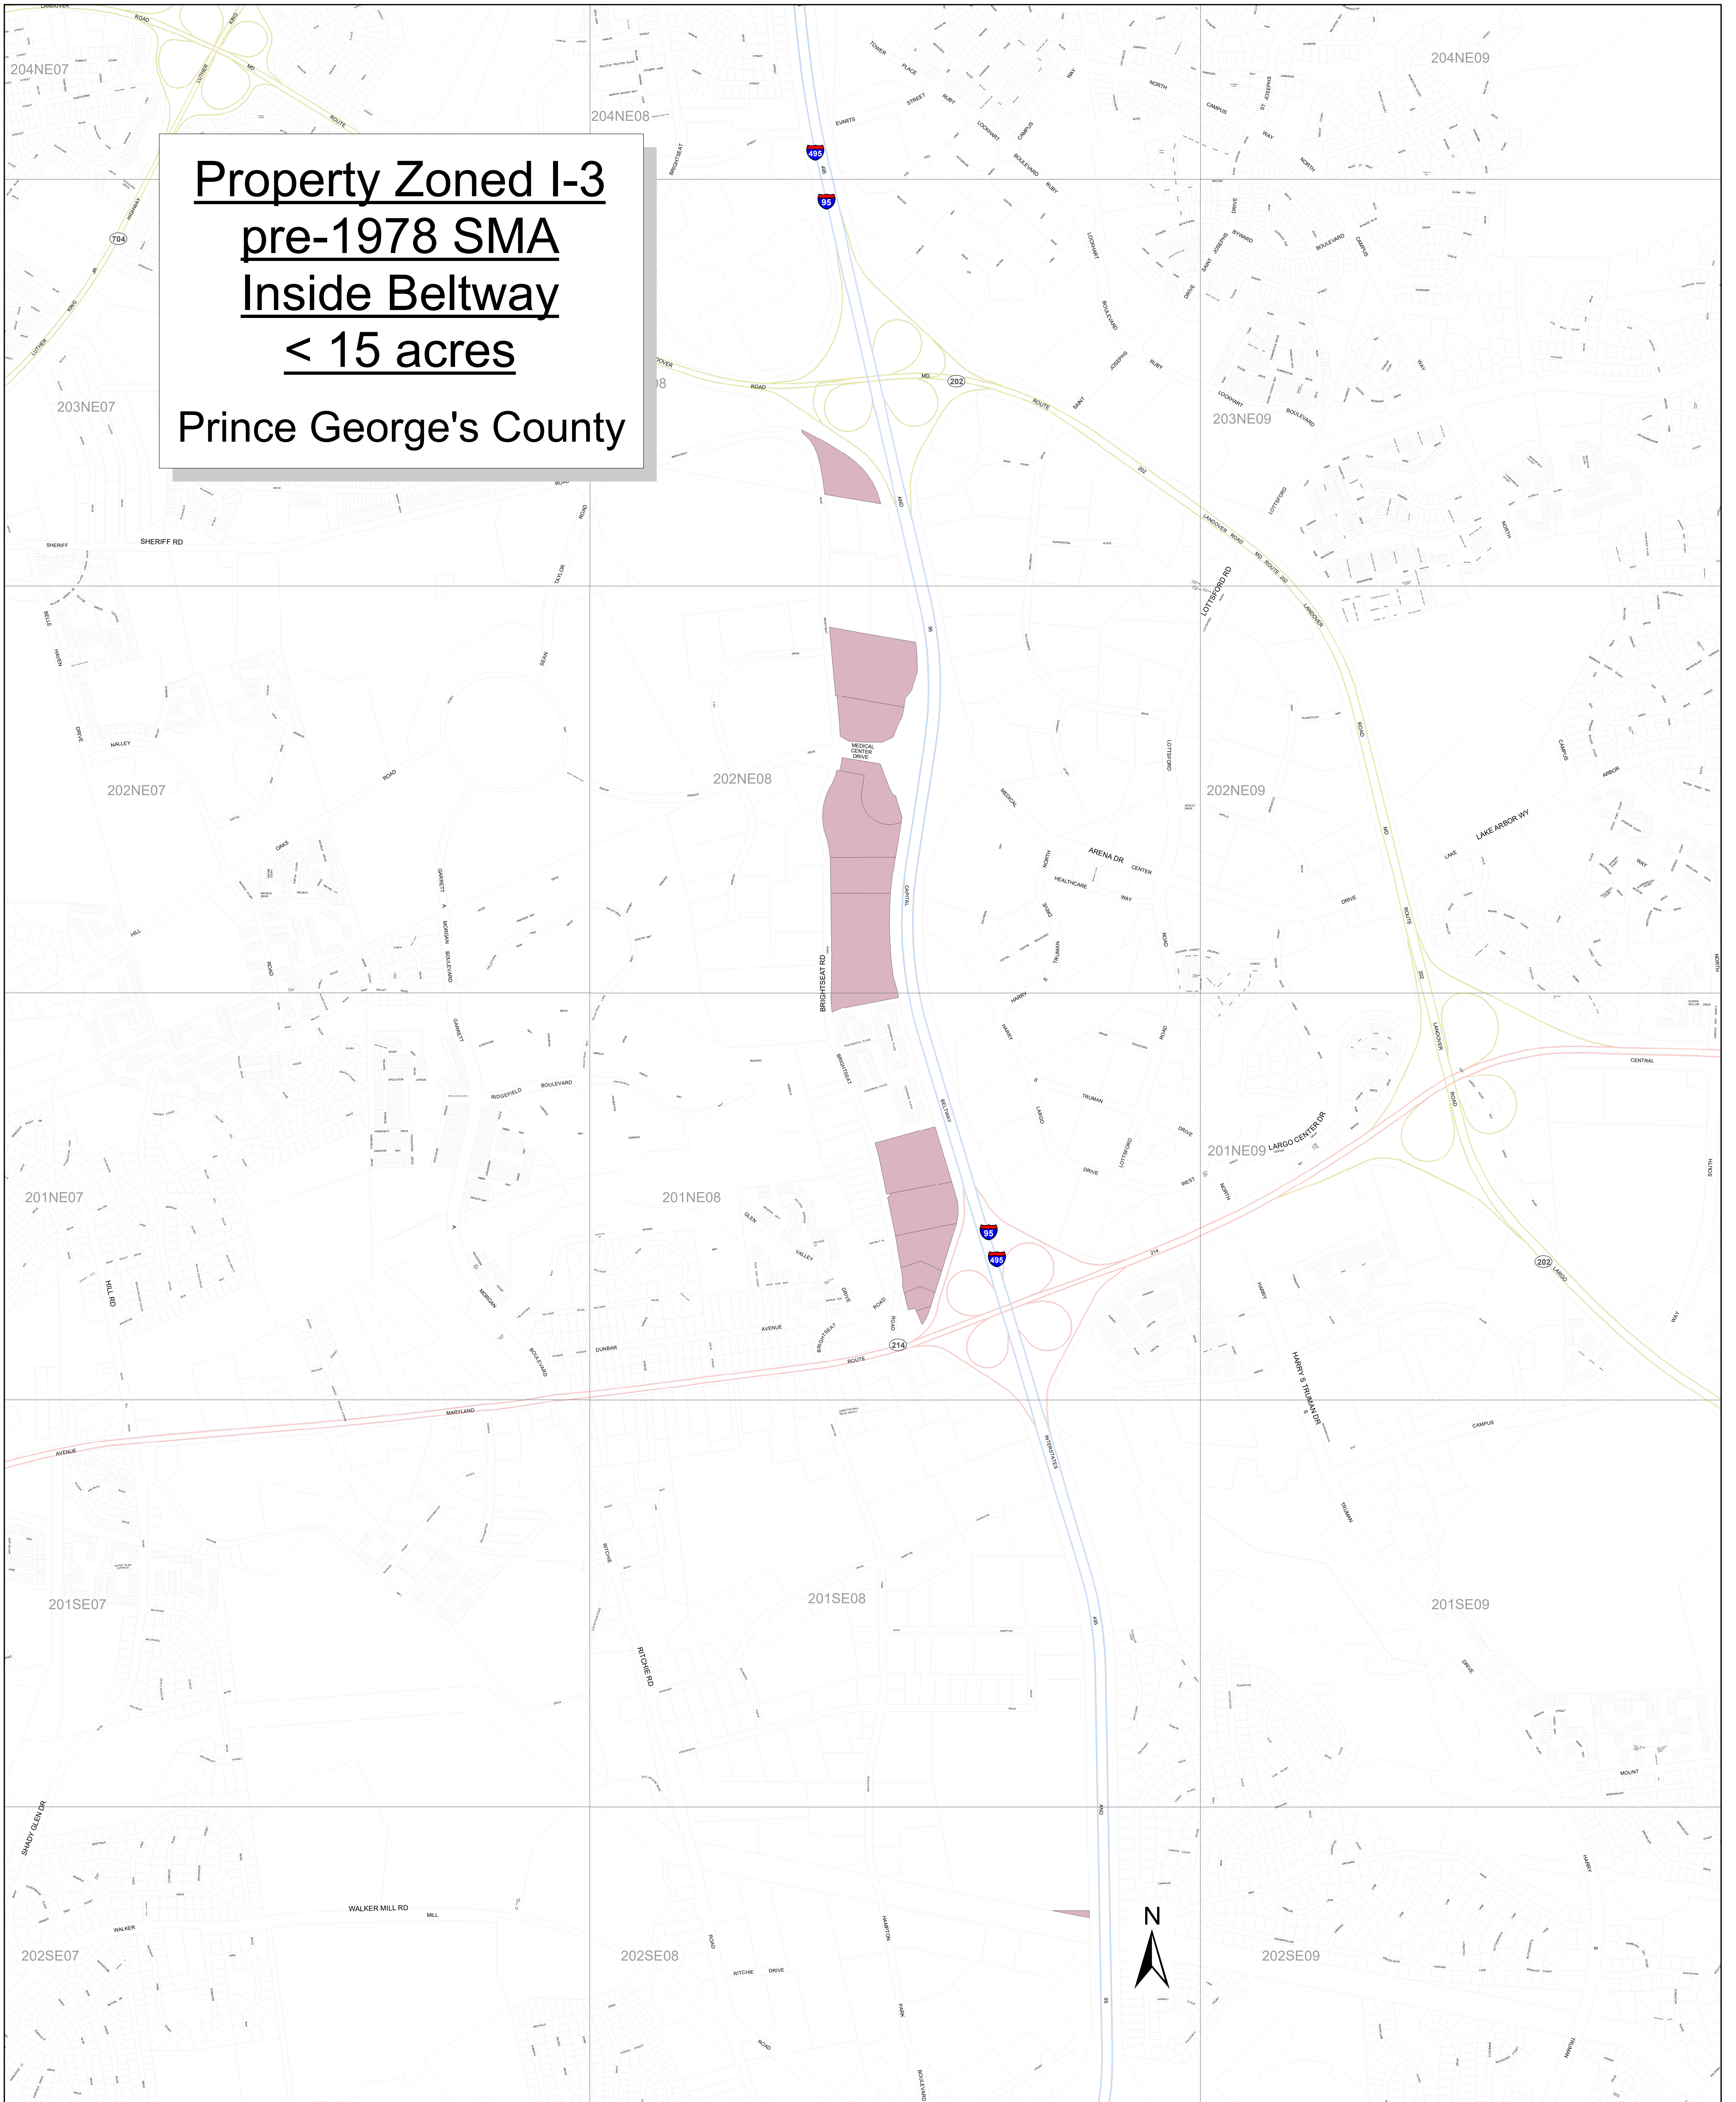

**Property Zoned I-3
pre-1978 SMA
Inside Beltway
< 15 acres
Prince George's County**

**The Maryland - National Capital
Park and Planning Commission
Prince George's County Planning Department
Geographic Information System**

This map may not be reproduced, stored in a retrieval system, or transmitted by any form, including electronic or by photo reproduction, without the express written permission of The Maryland-National Capital Park and Planning Commission. For more information, contact the Prince George's County Planning Department in Upper Marlboro, Maryland.