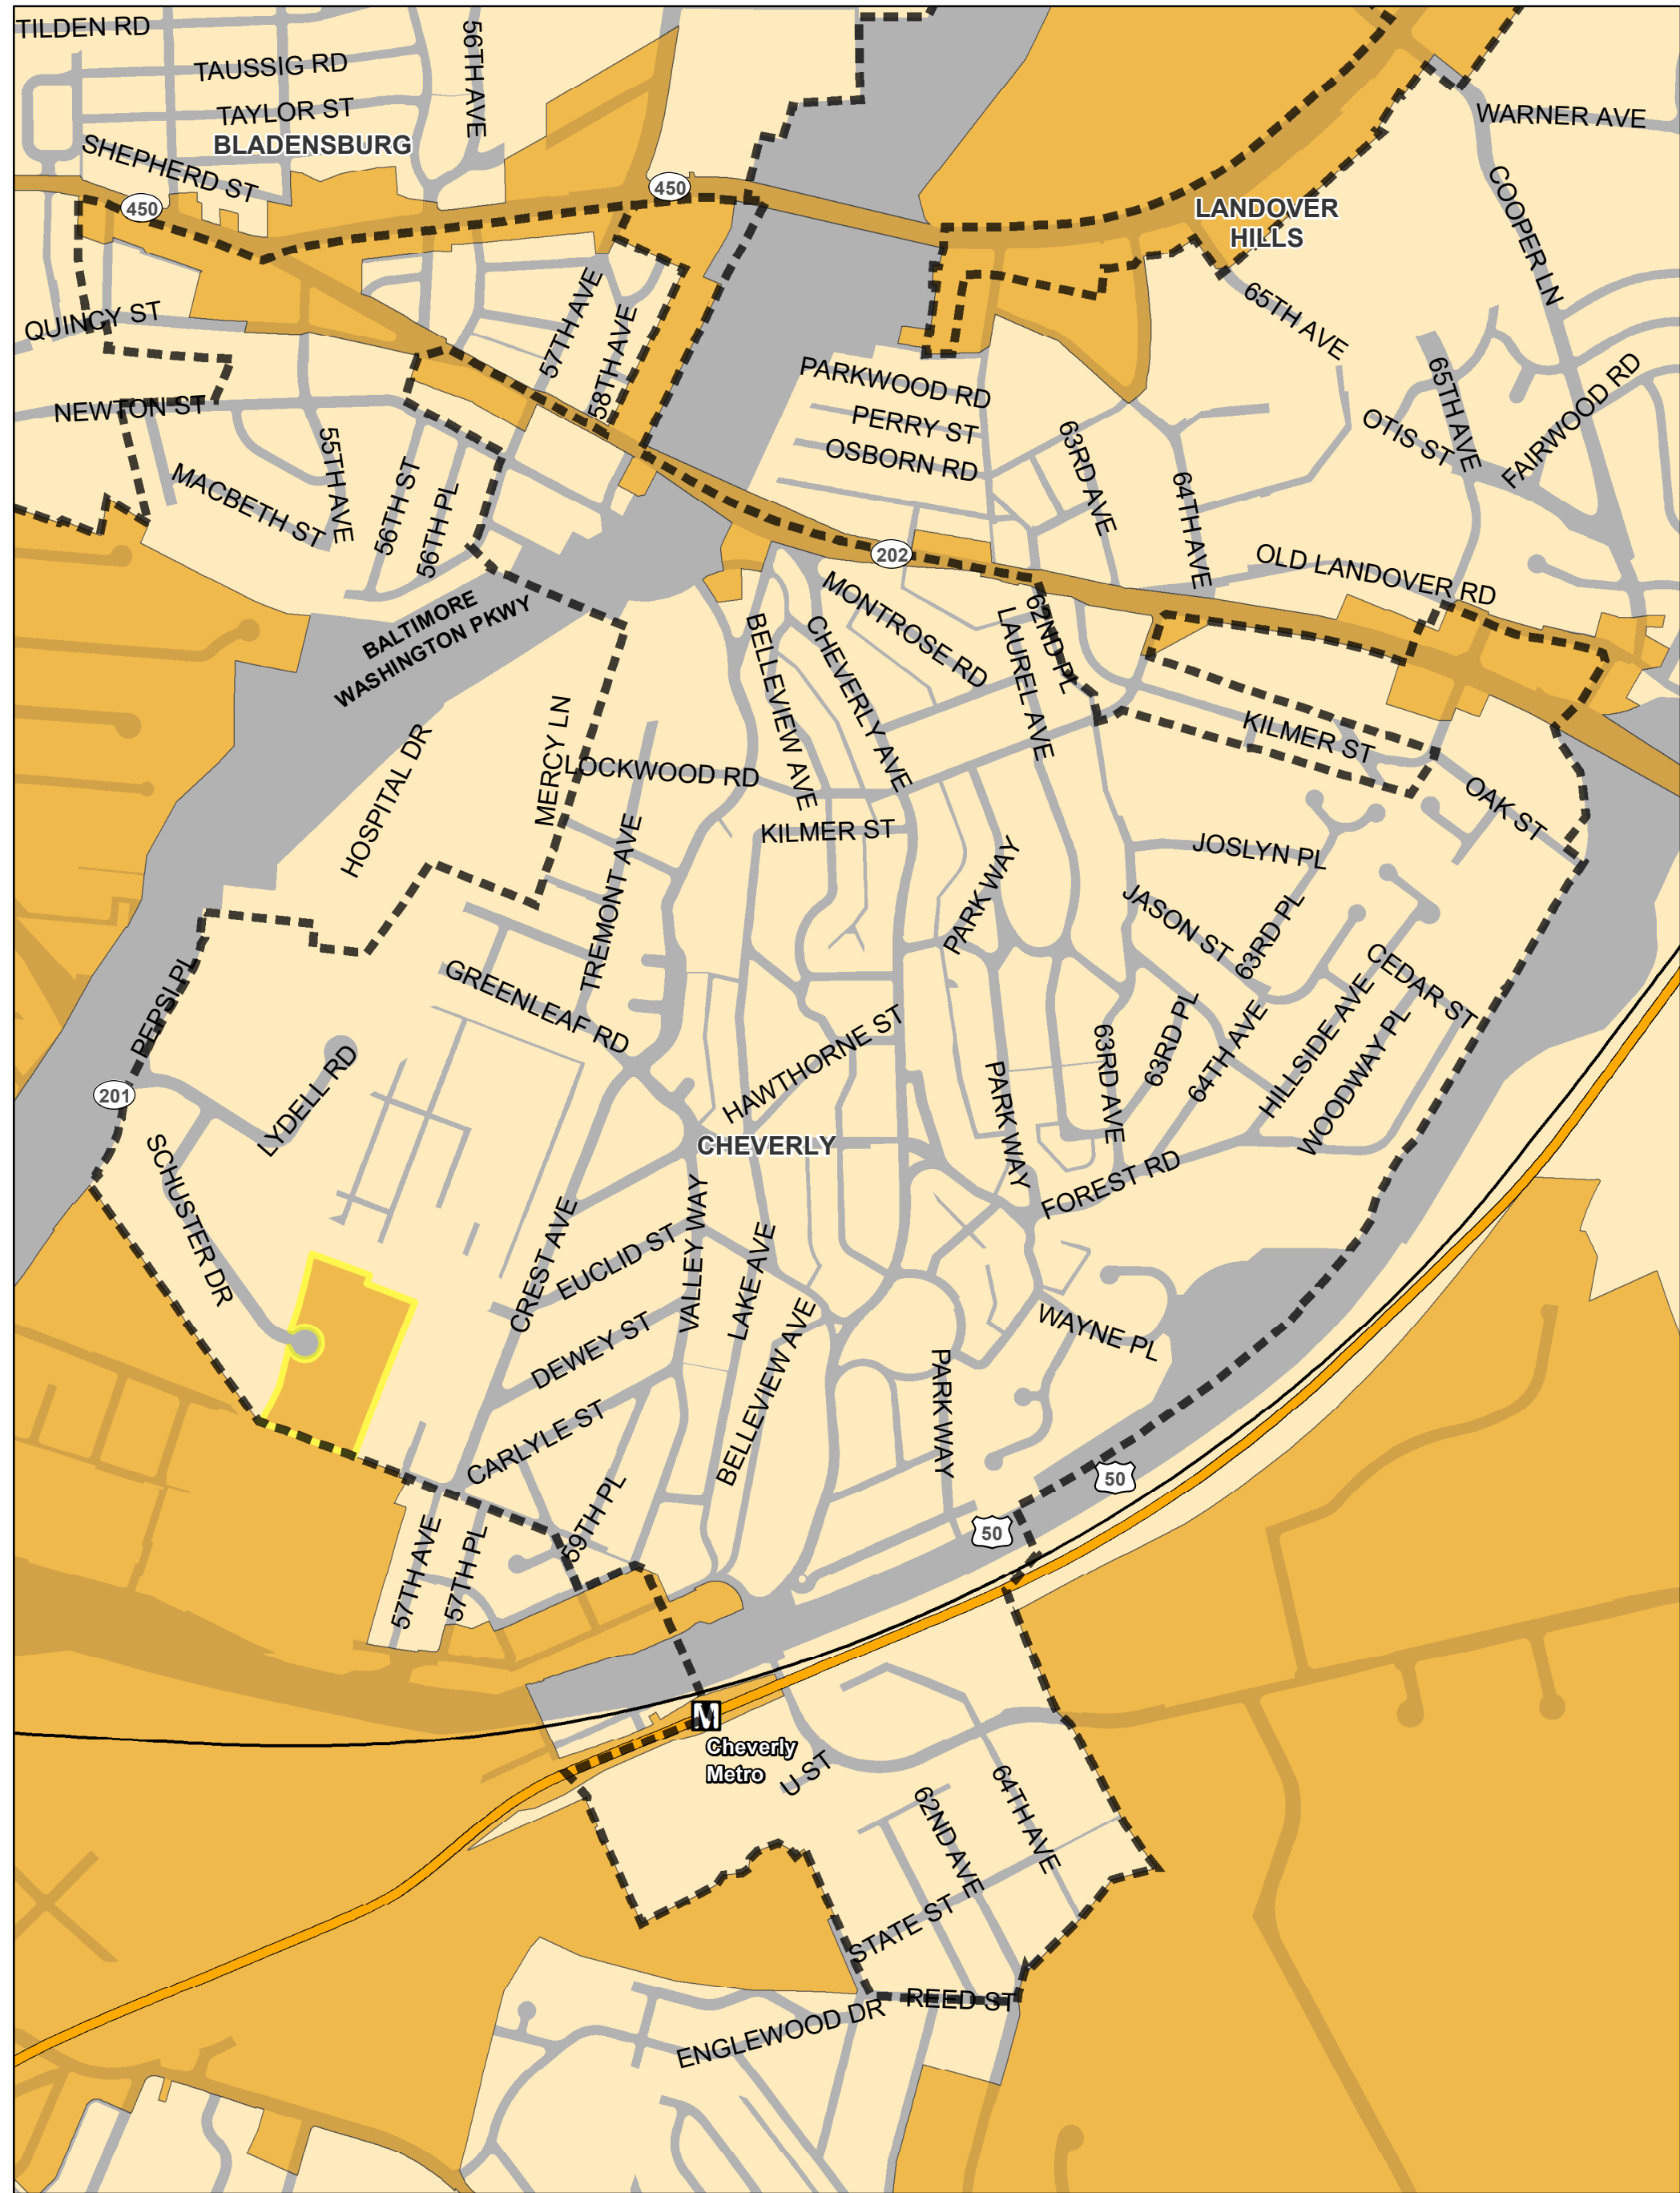

Enterprise Zone Updates - Cheverly

Enterprise Zone

- Proposed for redesignation - Expired 2019
- Expired 2019
- Proposed for new designation or expansion

Metro Lines & Stations

- Proposed Purple Line
- Green Line
- Blue Line
- Orange Line
- Existing Metro Stations

Focus Area

- Proposed for redesignation - Expired 2019
- Expired 2019 - Redesignated as Enterprise Zone
- Proposed for new designation or expansion

- Municipal Boundary
- Roads
- County Boundary

This map may not be reproduced, stored in a retrieval system, or transmitted by any form, including electronic or by photo reproduction, without the express written permission of The Maryland-National Capital Park and Planning Commission. For more information, contact the Prince George's County Planning Department in Upper Marlboro, Maryland.
Date Created: 7/23/2020