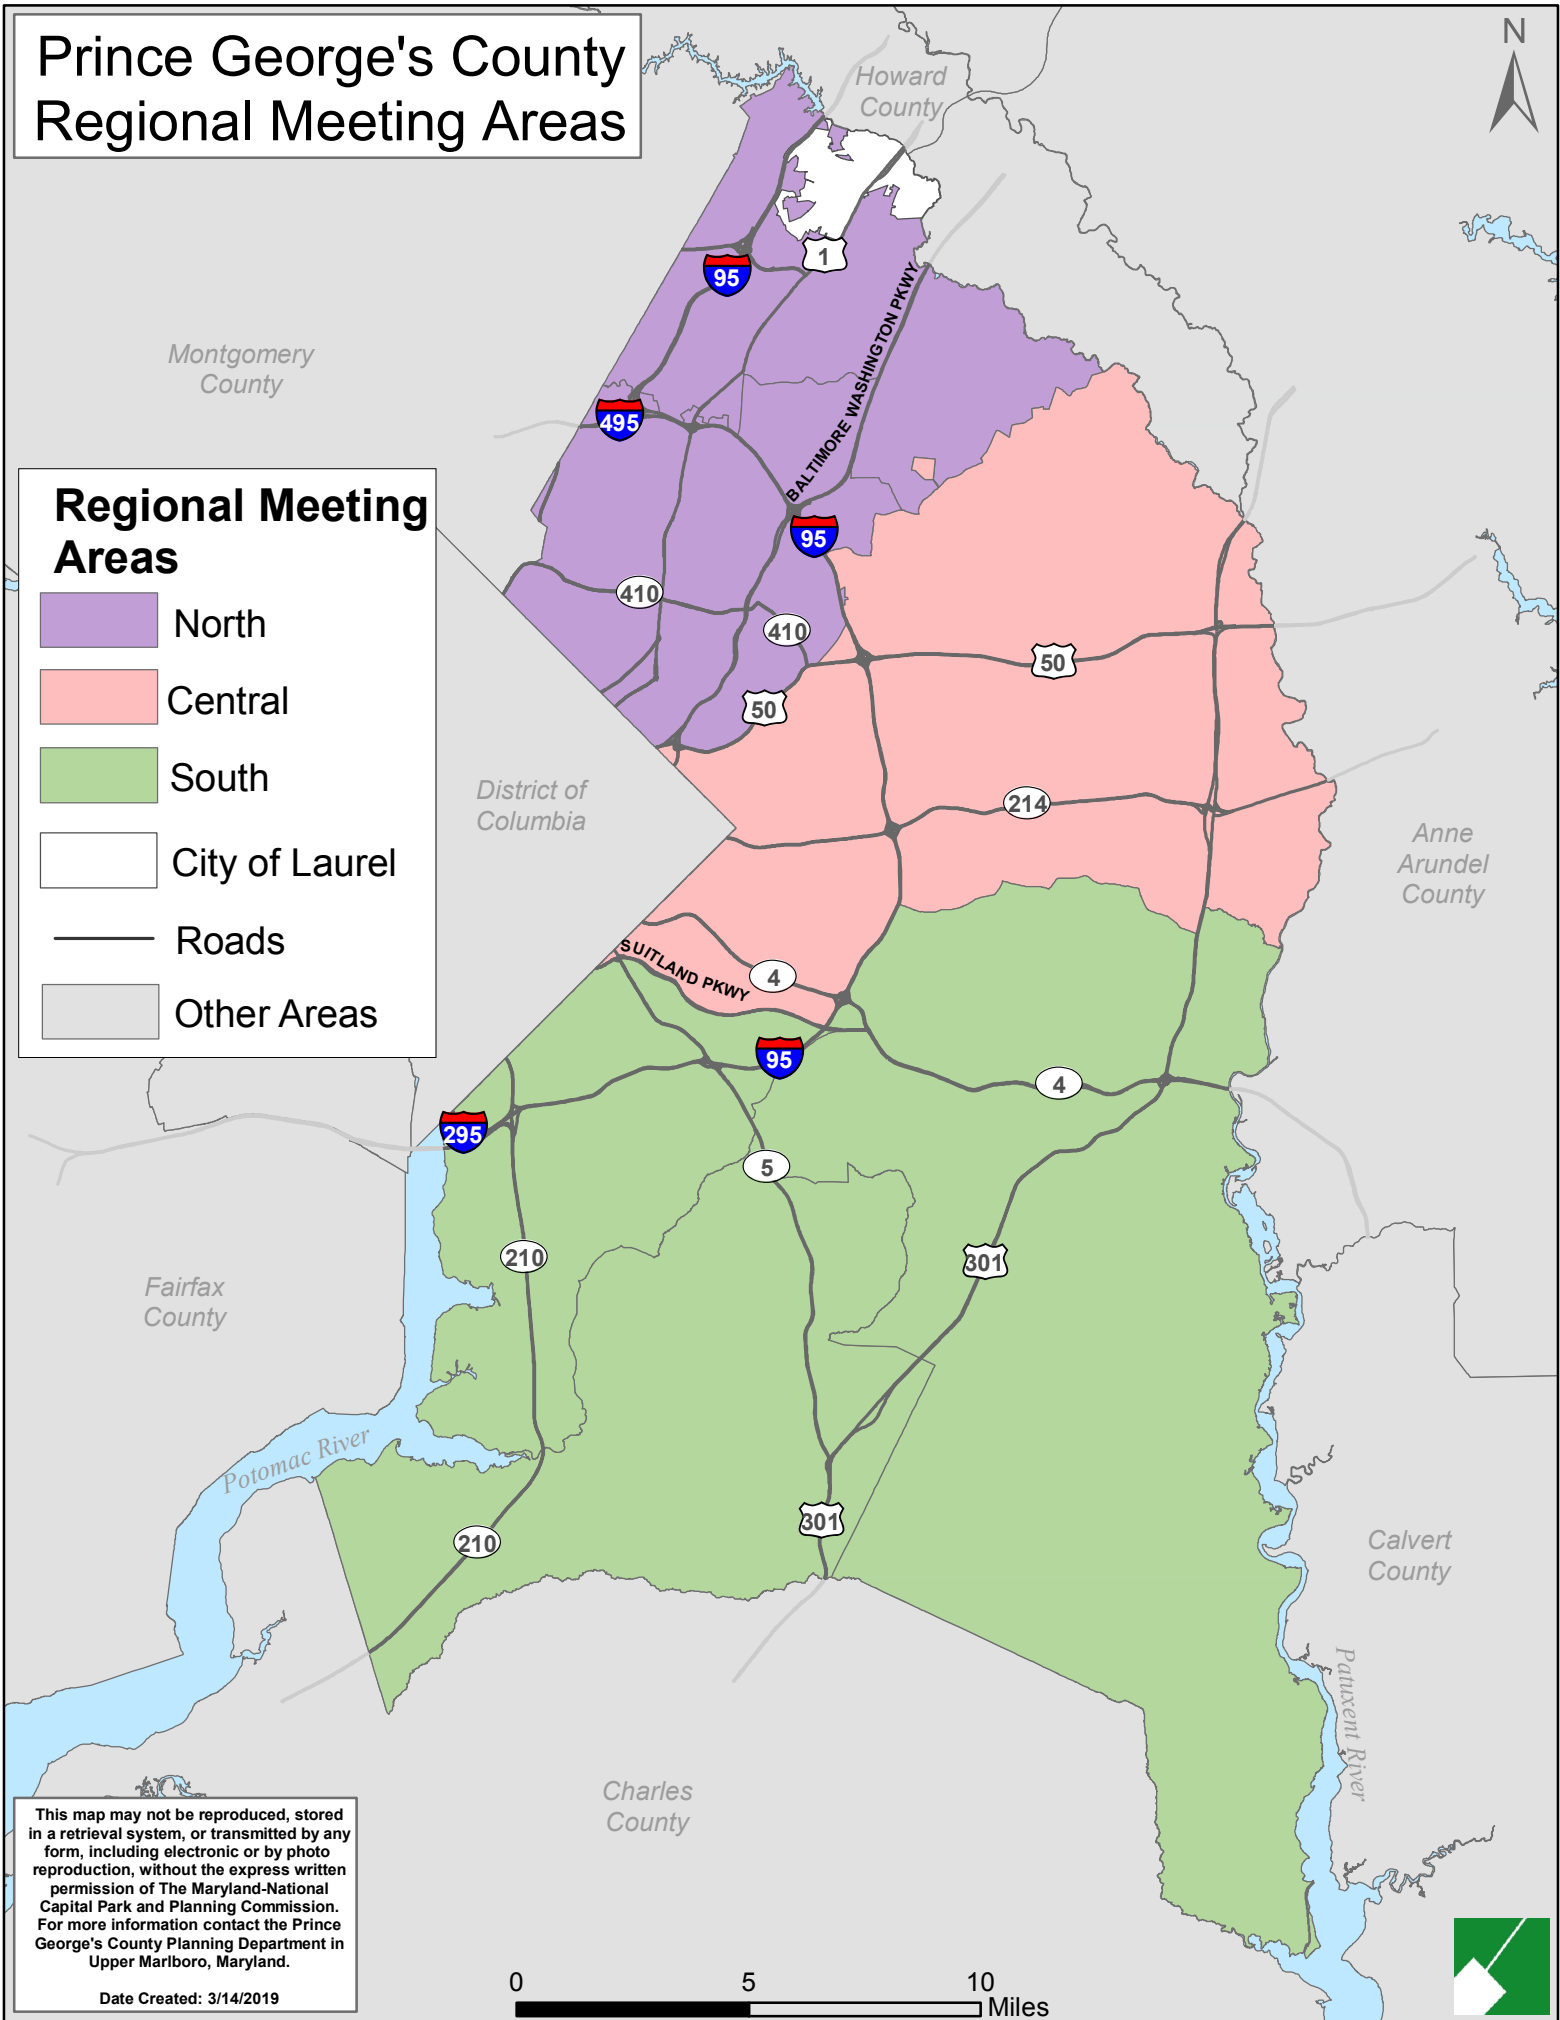

# Prince George's County Regional Meeting Areas

**Regional Meeting Areas**

-  North
-  Central
-  South
-  City of Laurel
-  Roads
-  Other Areas

This map may not be reproduced, stored in a retrieval system, or transmitted by any form, including electronic or by photo reproduction, without the express written permission of The Maryland-National Capital Park and Planning Commission. For more information contact the Prince George's County Planning Department in Upper Marlboro, Maryland.