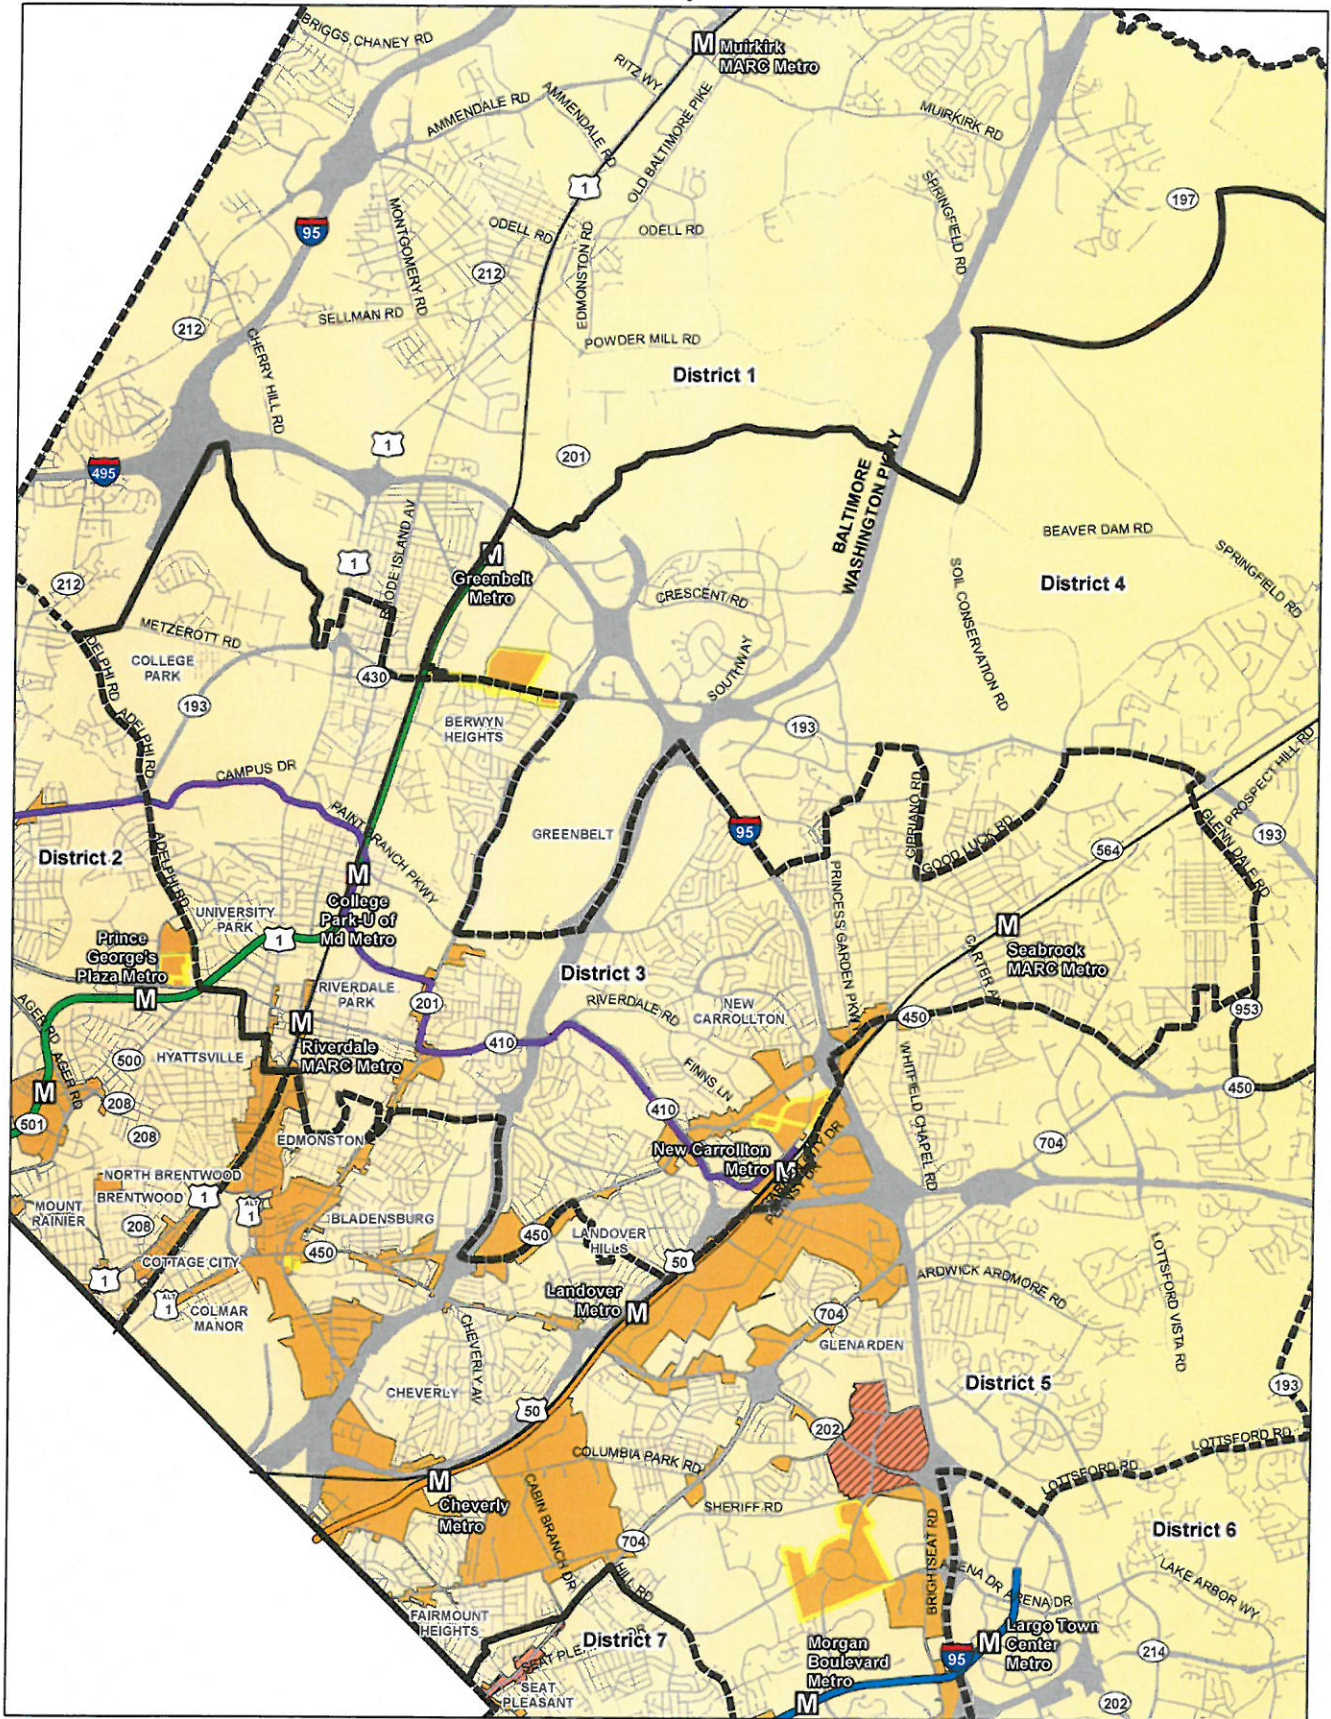

Enterprise Zone Updates - District 3

Enterprise Zone

- Proposed for redesignation - Expired 2019
- Expired 2019
- Proposed for new designation or expansion

Metro Lines & Stations

- Proposed Purple Line
- Proposed Orange Line
- Proposed Green Line
- Proposed Blue Line
- Existing Metro Stations

Focus Area

- Proposed for redesignation - Expired 2019
- Expired 2019 - Redesignated as Enterprise Zone
- Proposed for new designation or expansion

- Councilmanic Districts
- Roads
- County Boundary

0 1 2 Miles