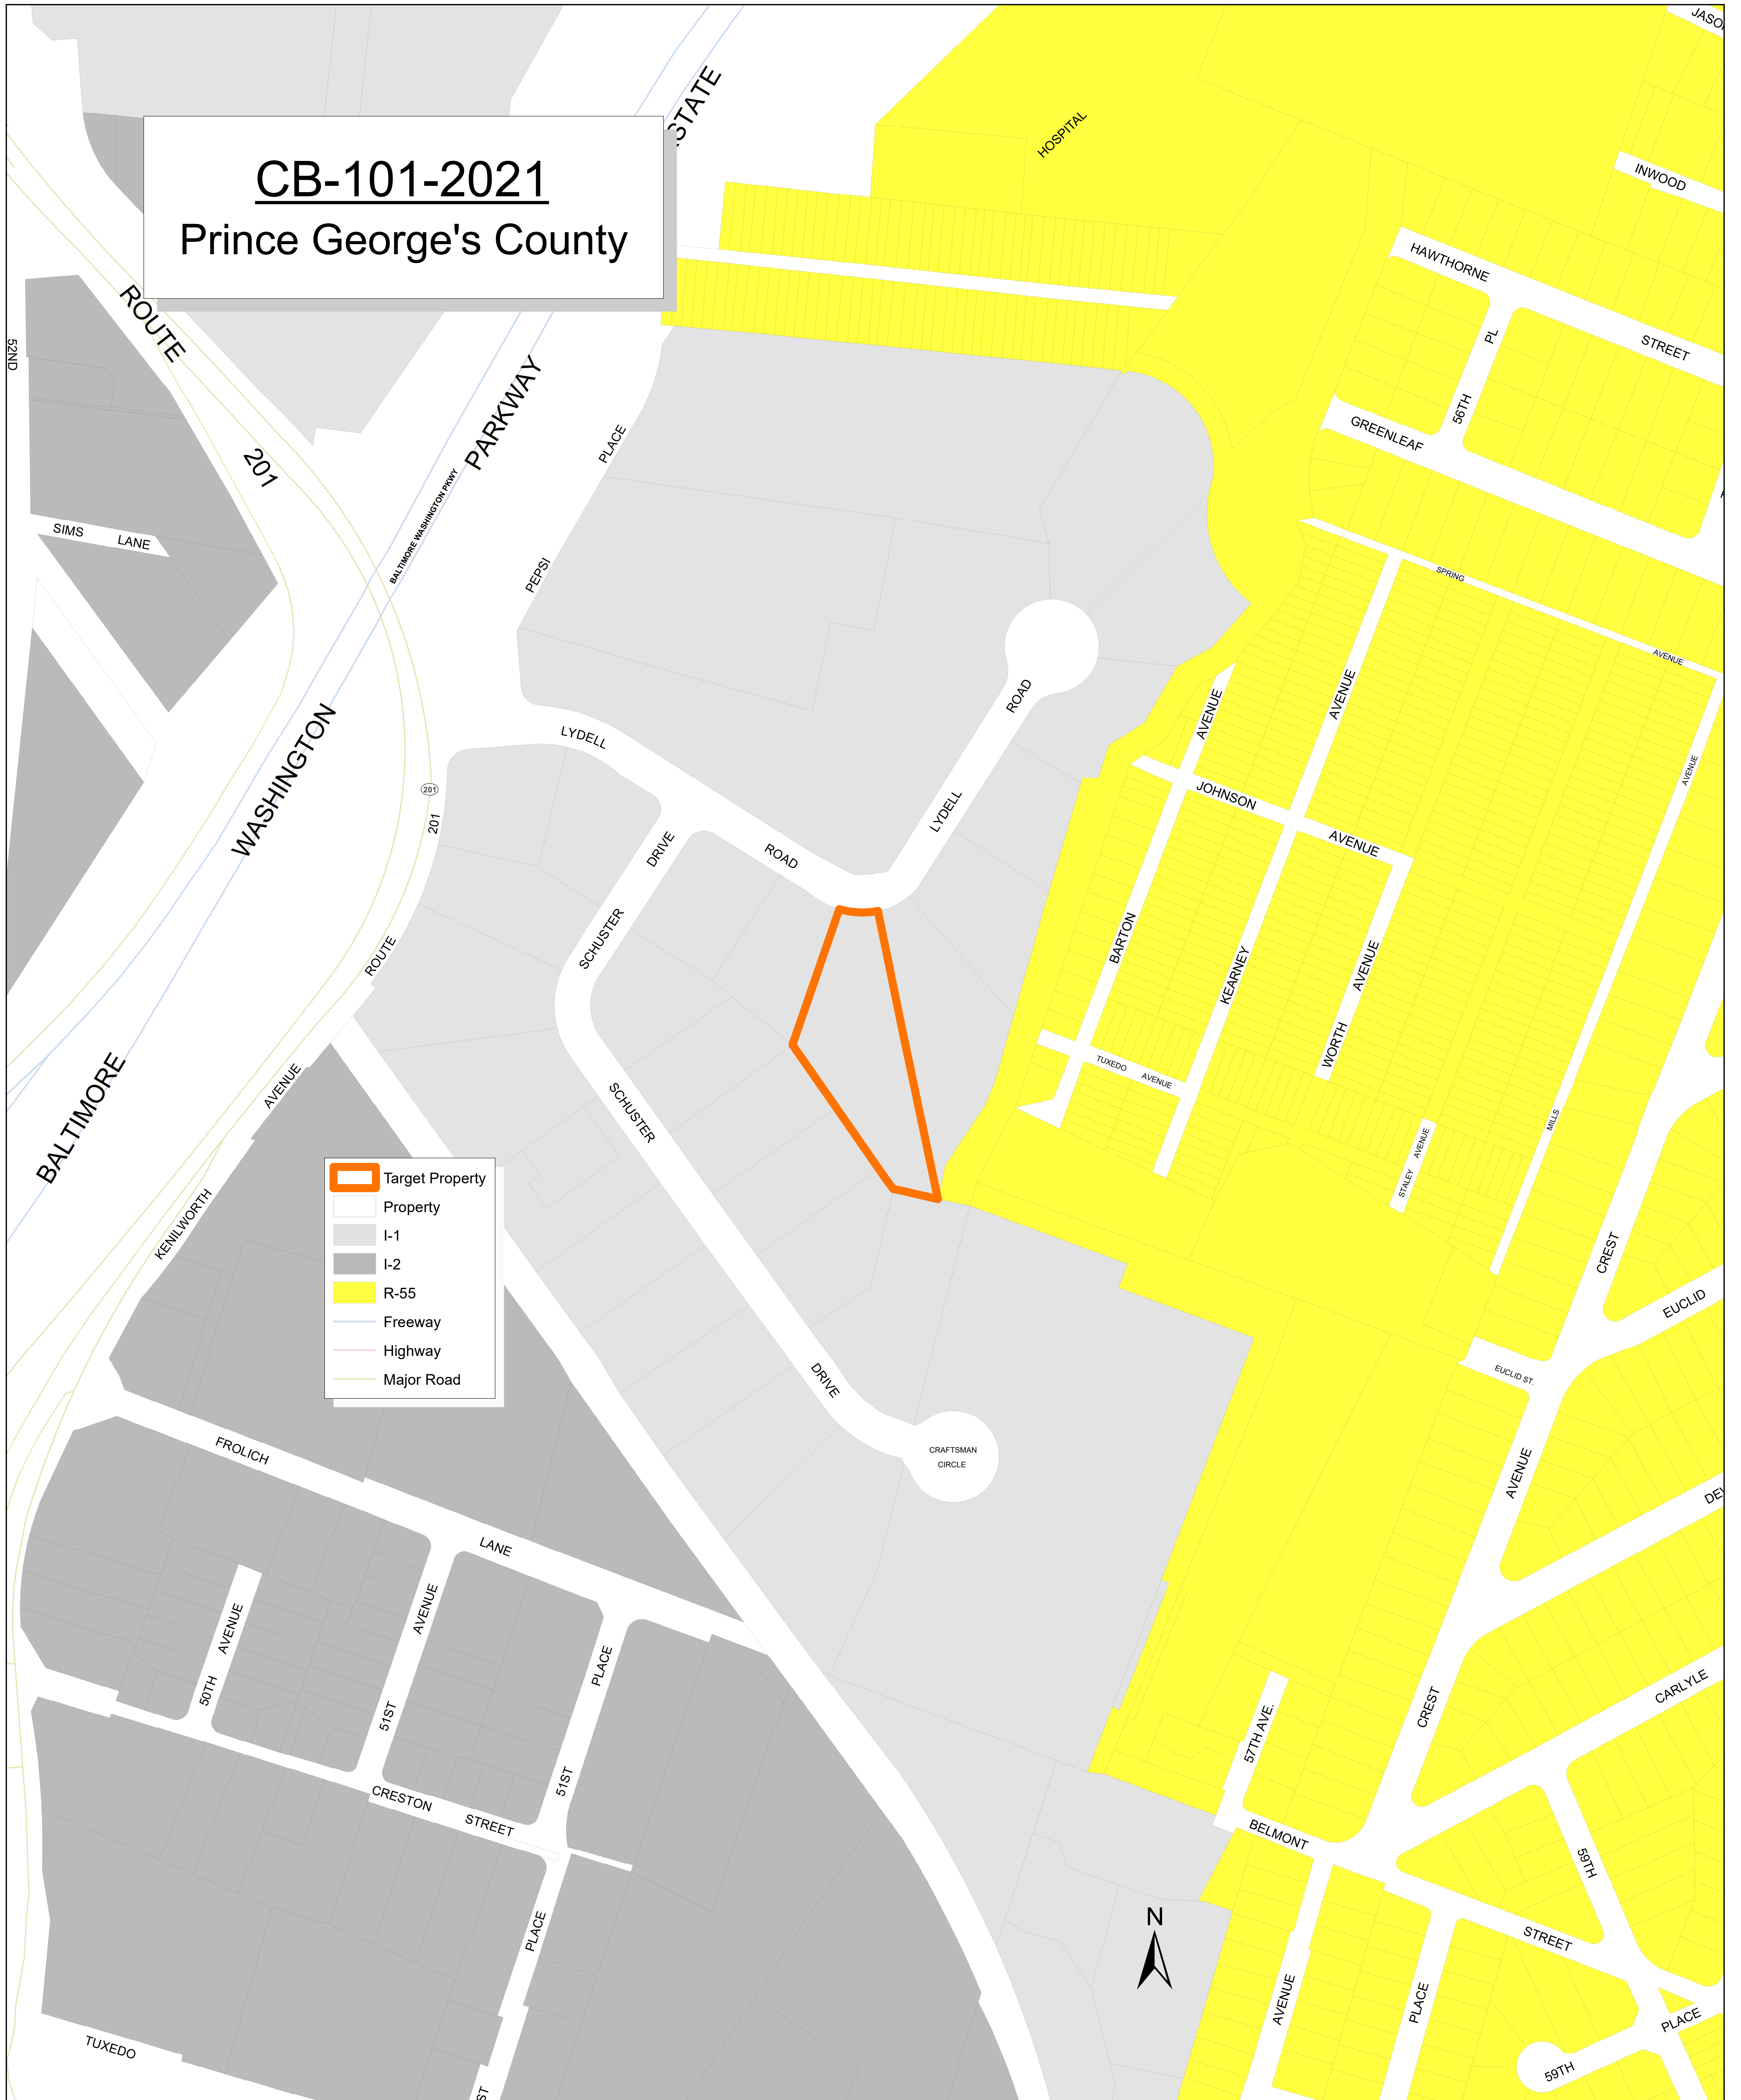

CB-101-2021
Prince George's County

The Maryland - National Capital
Park and Planning Commission
Prince George's County Planning Department
Geographic Information System

This map may not be reproduced, stored in a retrieval system, or transmitted by any form, including electronic or by photo reproduction, without the express written permission of The Maryland-National Capital Park and Planning Commission. For more information, contact the Prince George's County Planning Department in Upper Marlboro, Maryland.