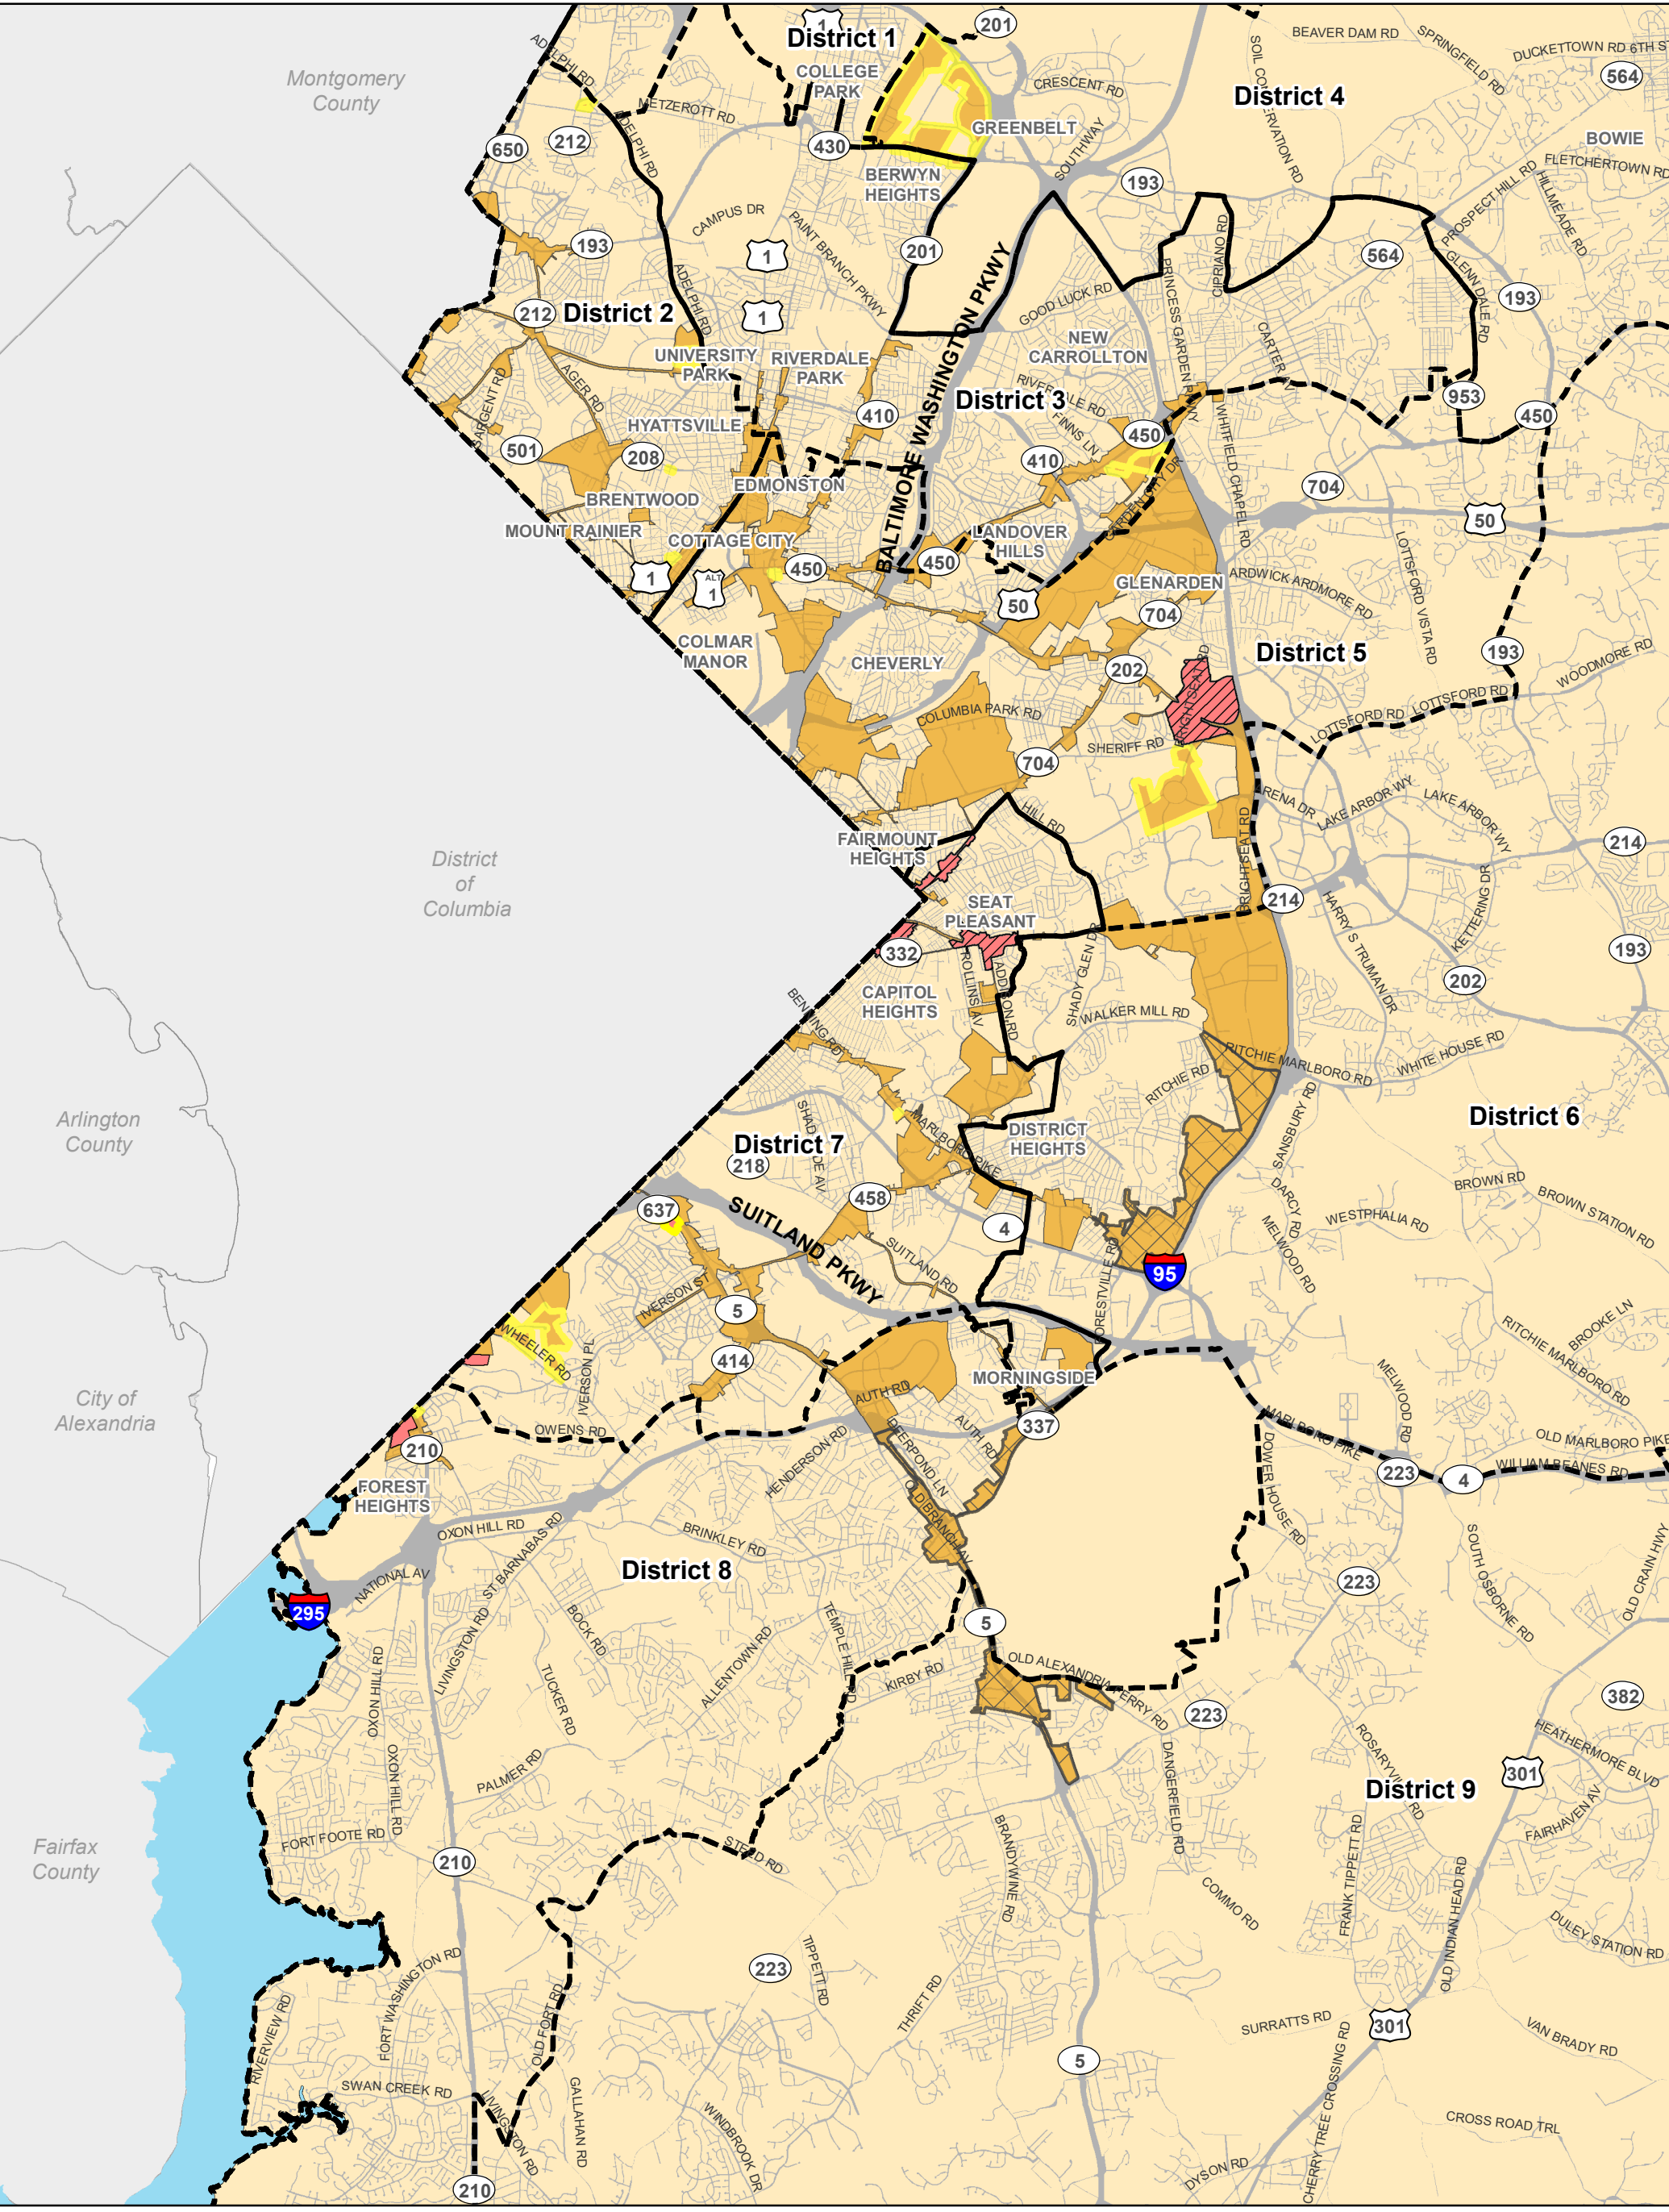

Enterprise Zone Updates - At a Glance

- Enterprise Zone**
- Proposed for redesignation - Expired 2019
 - Expired 2019
 - Proposed for new designation or expansion

- Focus Area**
- Proposed for redesignation - Expired 2019
 - Expired 2019 - Redesignated as Enterprise Zone
 - Proposed for new designation or expansion

- Councilmanic Districts
- Roads
- County Boundary

This map may not be reproduced, stored in a retrieval system, or transmitted by any form, including electronic or by photo reproduction, without the express written permission of The Maryland-National Capital Park and Planning Commission. For more information, contact the Prince George's County Planning Department in Upper Marlboro, Maryland
Date Created: 7/10/2020