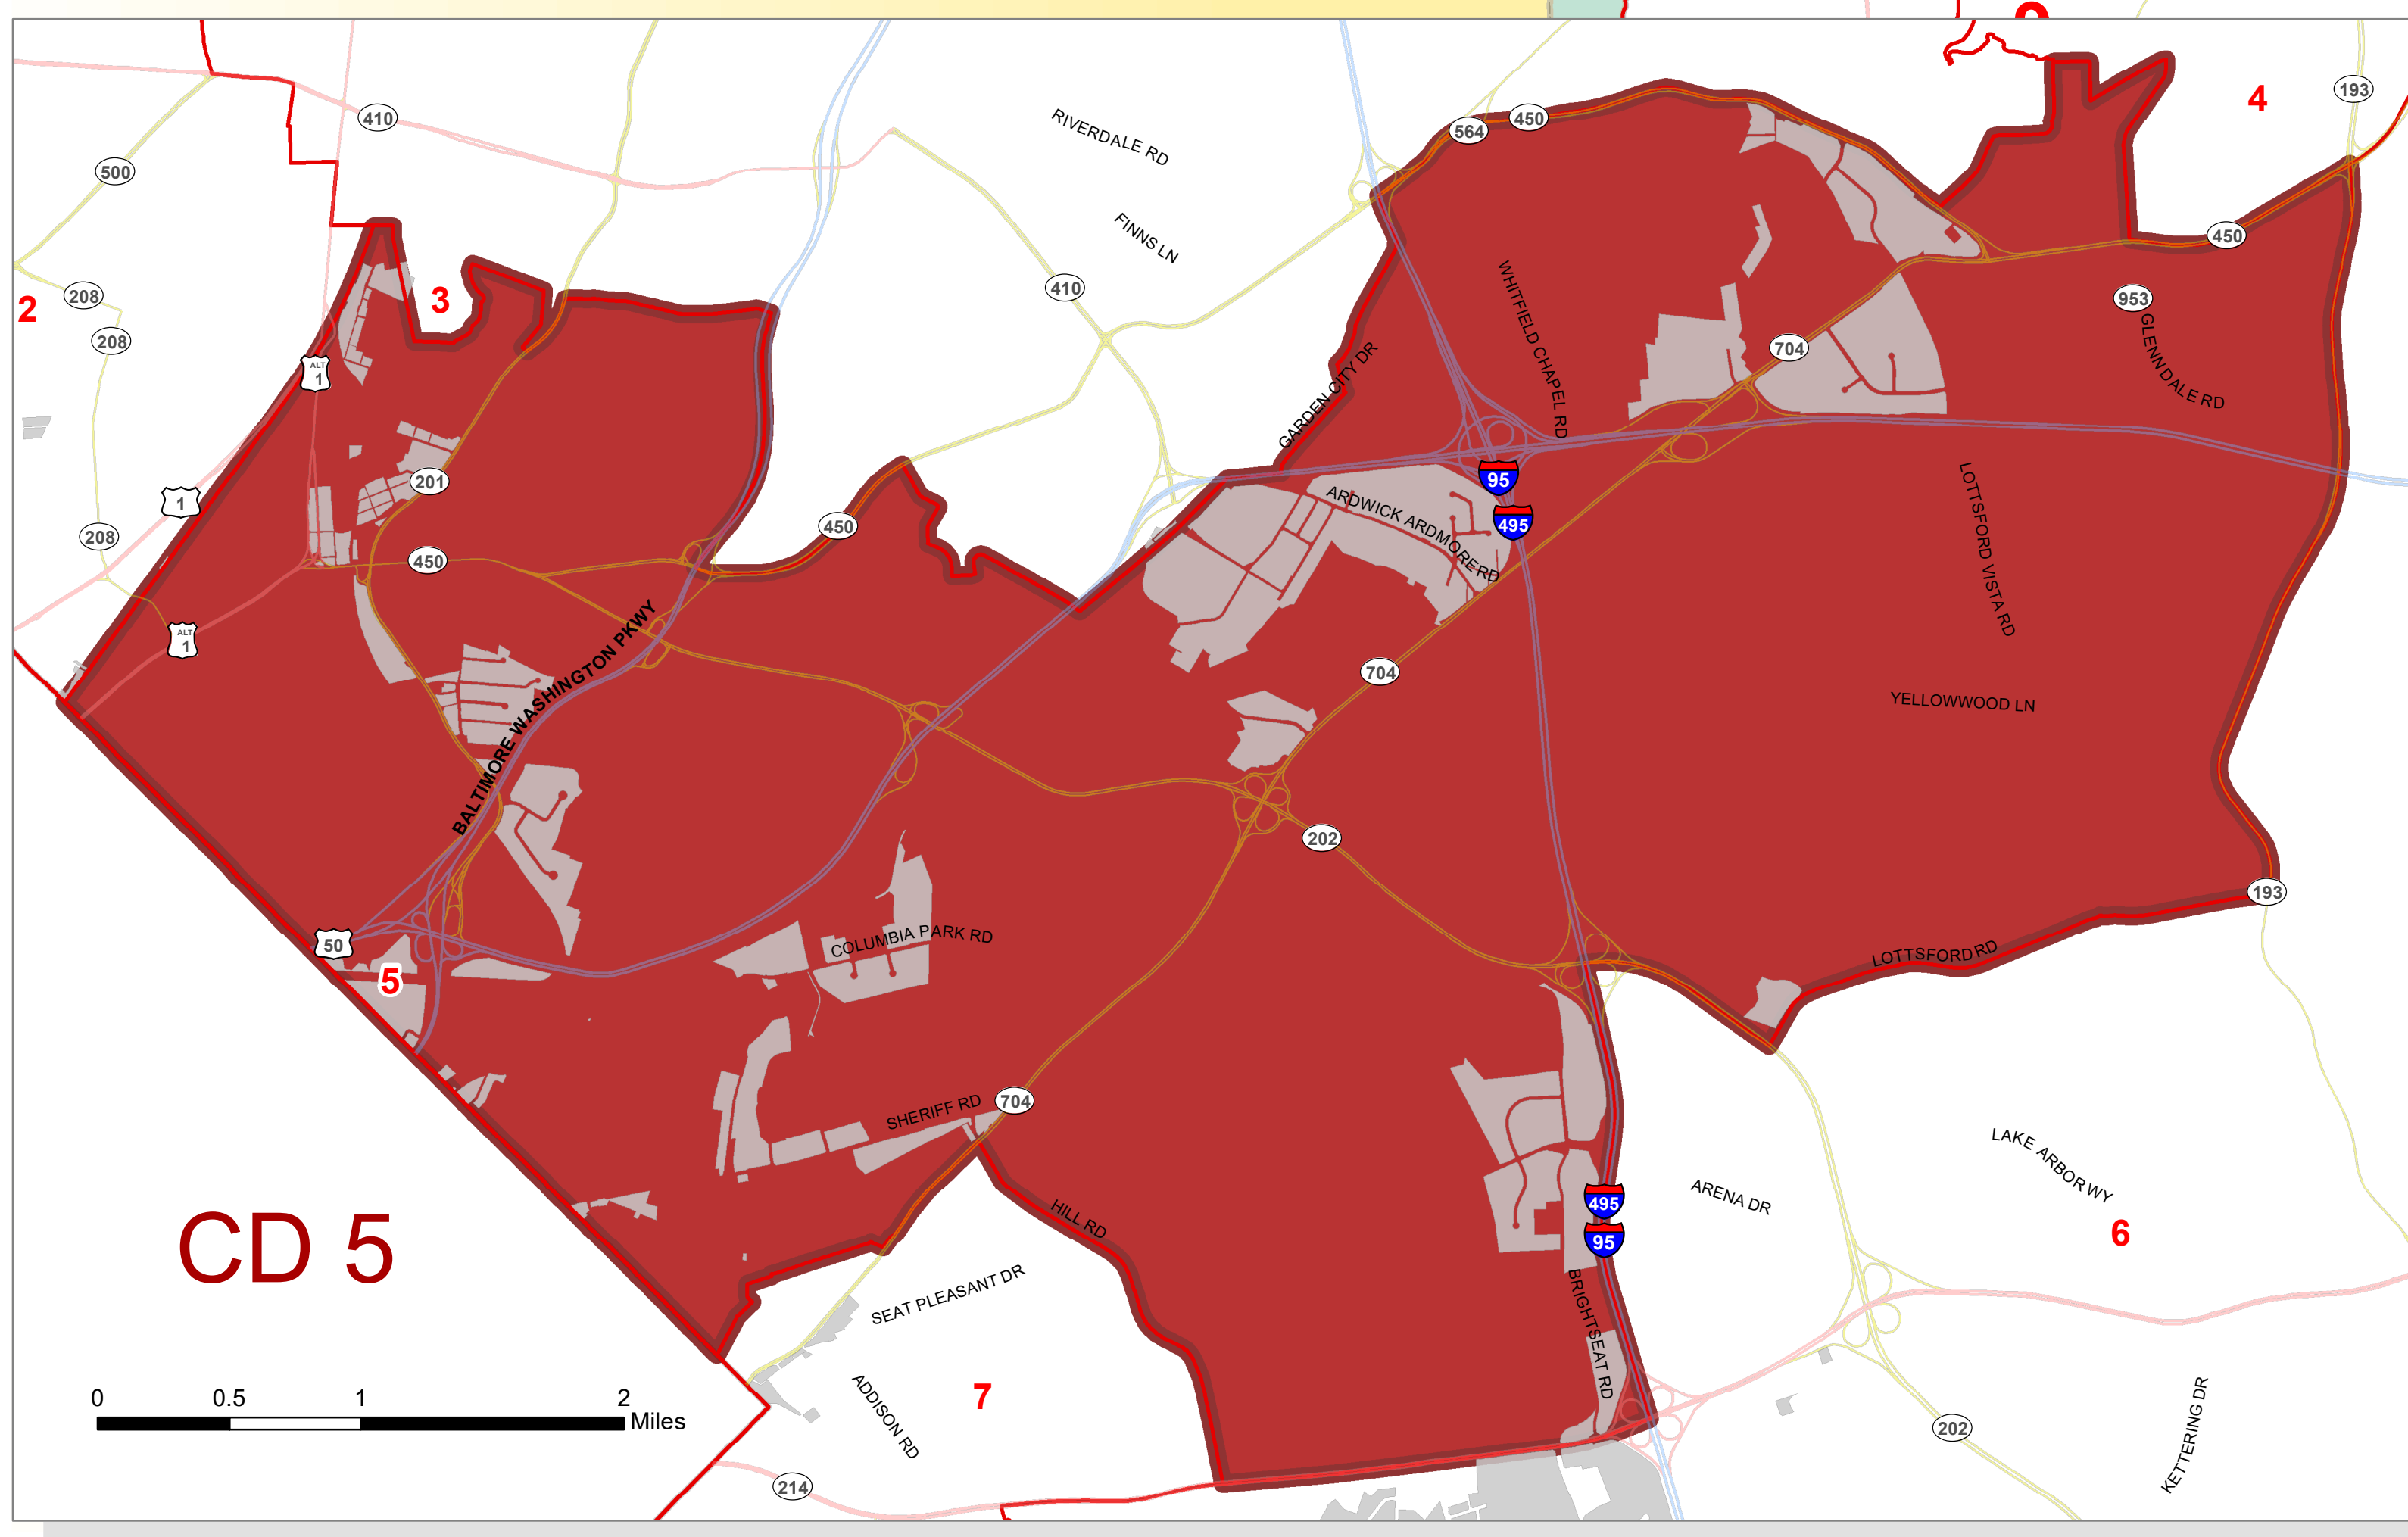

IE Zones

Councilmanic District 5, Prince George's County

- IE Zoning
- Councilmanic District 5 (2022)
- Councilmanic District (2022)
- Freeway
- Highway
- Major Road

The Maryland - National Capital
Park and Planning Commission
Prince George's County Planning Department
Geographic Information System

This map may not be reproduced, stored in a retrieval system, or transmitted by any form, including electronic or by photo reproduction, without the express written permission of The Maryland-National Capital Park and Planning Commission. For more information, contact the Prince George's County Planning Department in Upper Marlboro, Maryland.