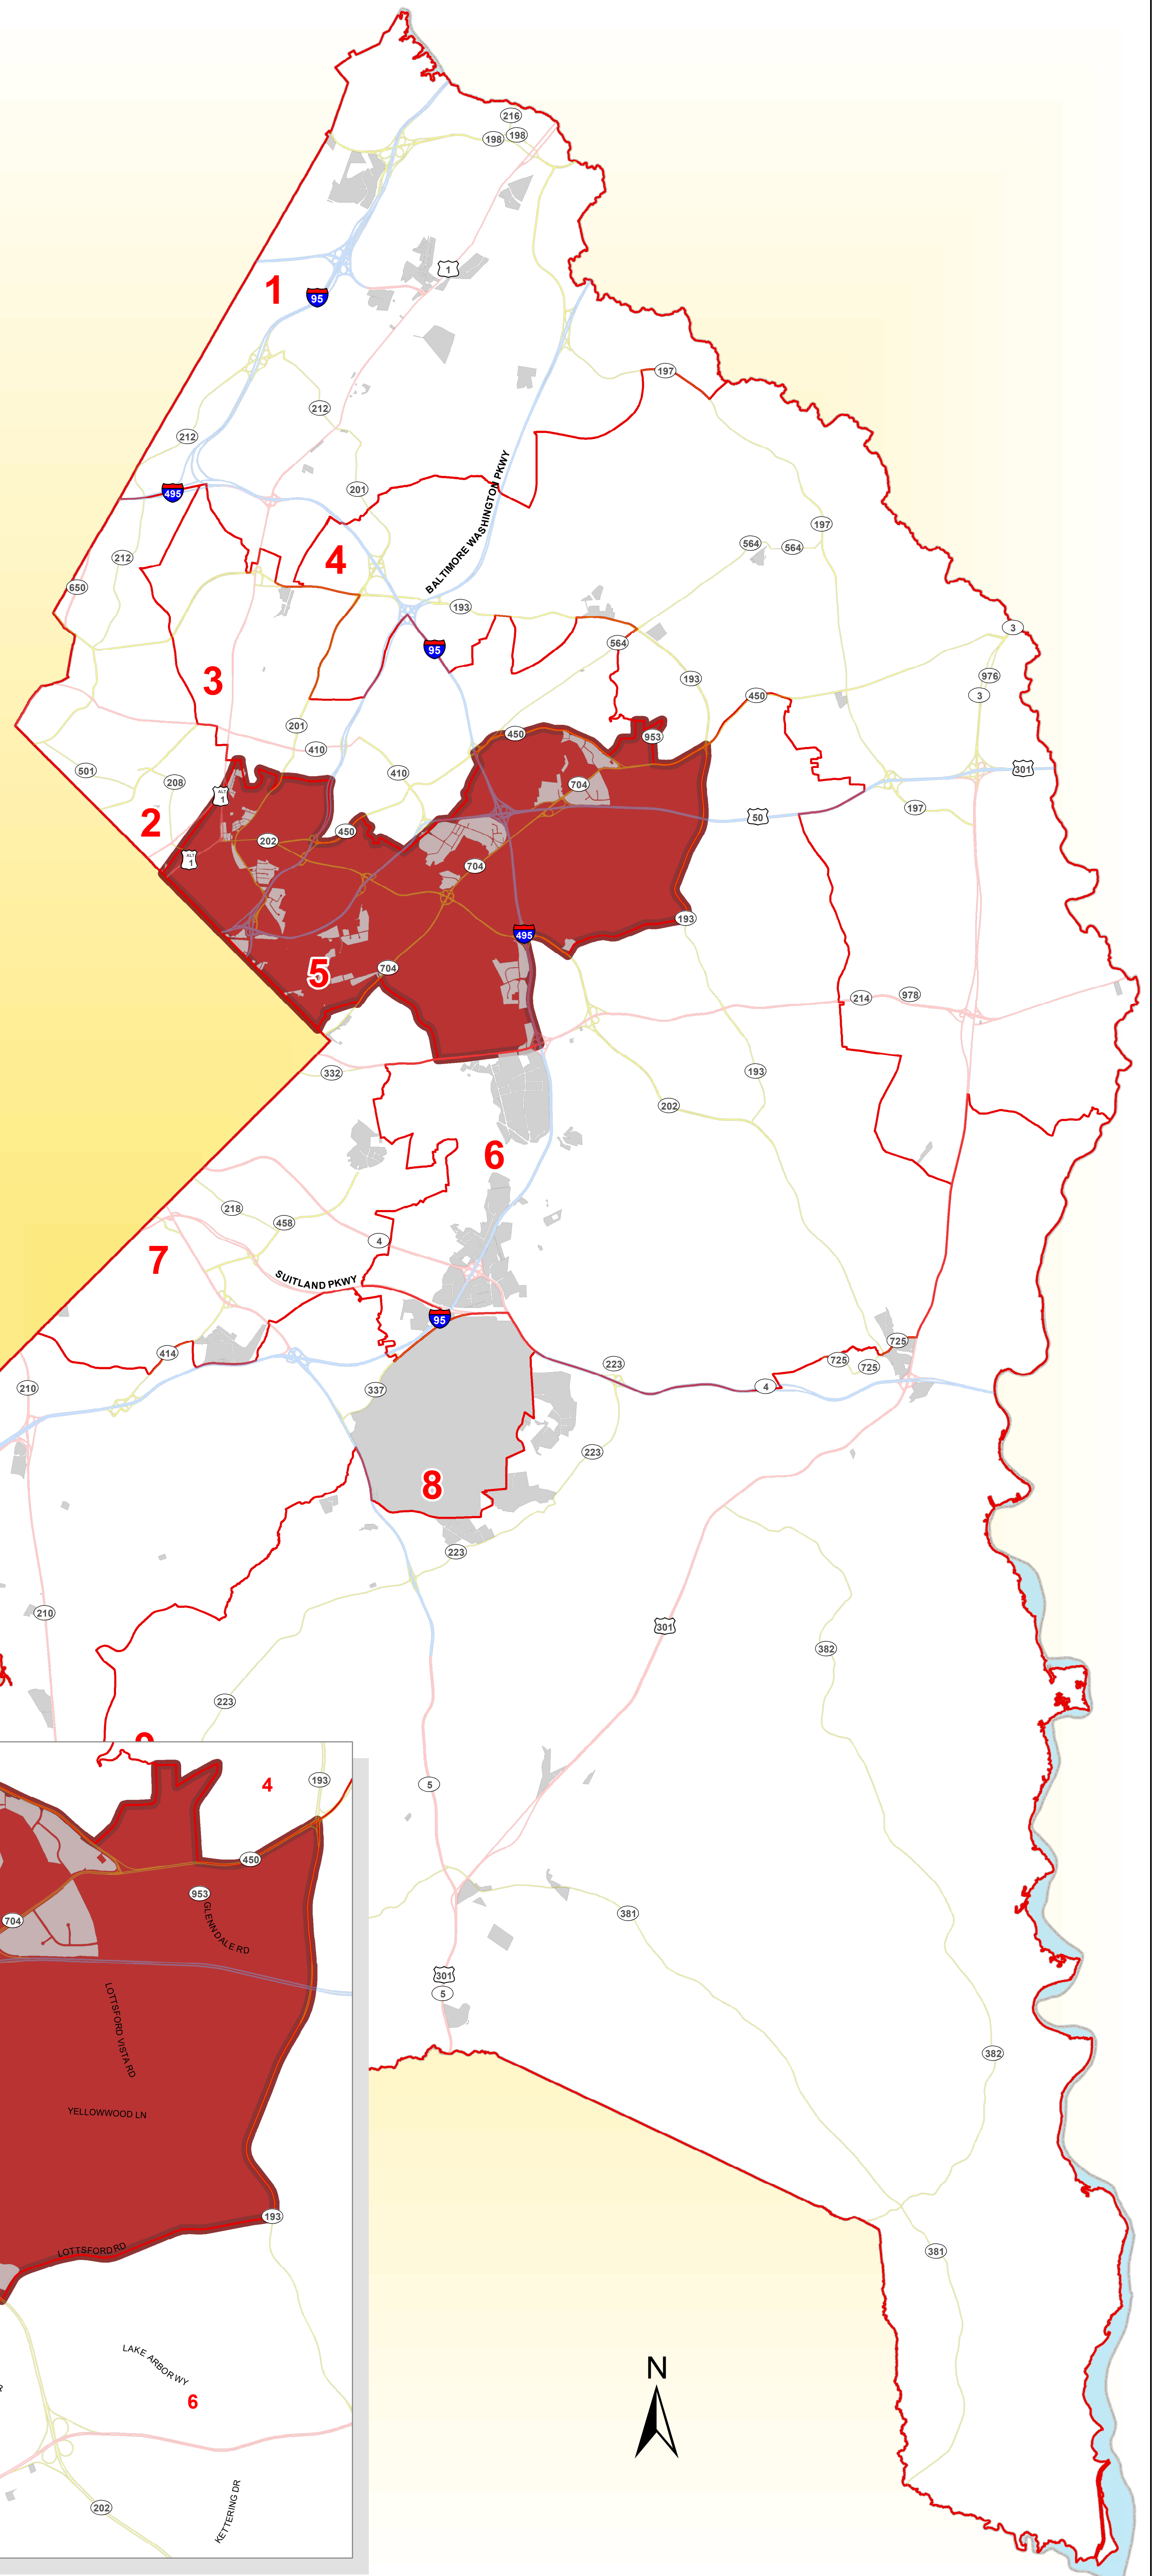

IE Zones

Councilmanic District 5, Prince George's County

- IE Zoning
- Councilmanic District 5 (2022)
- Councilmanic District (2022)
- Freeway
- Highway
- Major Road

The Maryland - National Capital
Park and Planning Commission
Prince George's County Planning Department
Geographic Information System

This map may not be reproduced, stored in a retrieval system, or transmitted by any form, including electronic or by photo reproduction, without the express written permission of The Maryland-National Capital Park and Planning Commission. For more information, contact the Prince George's County Planning Department in Upper Marlboro, Maryland.