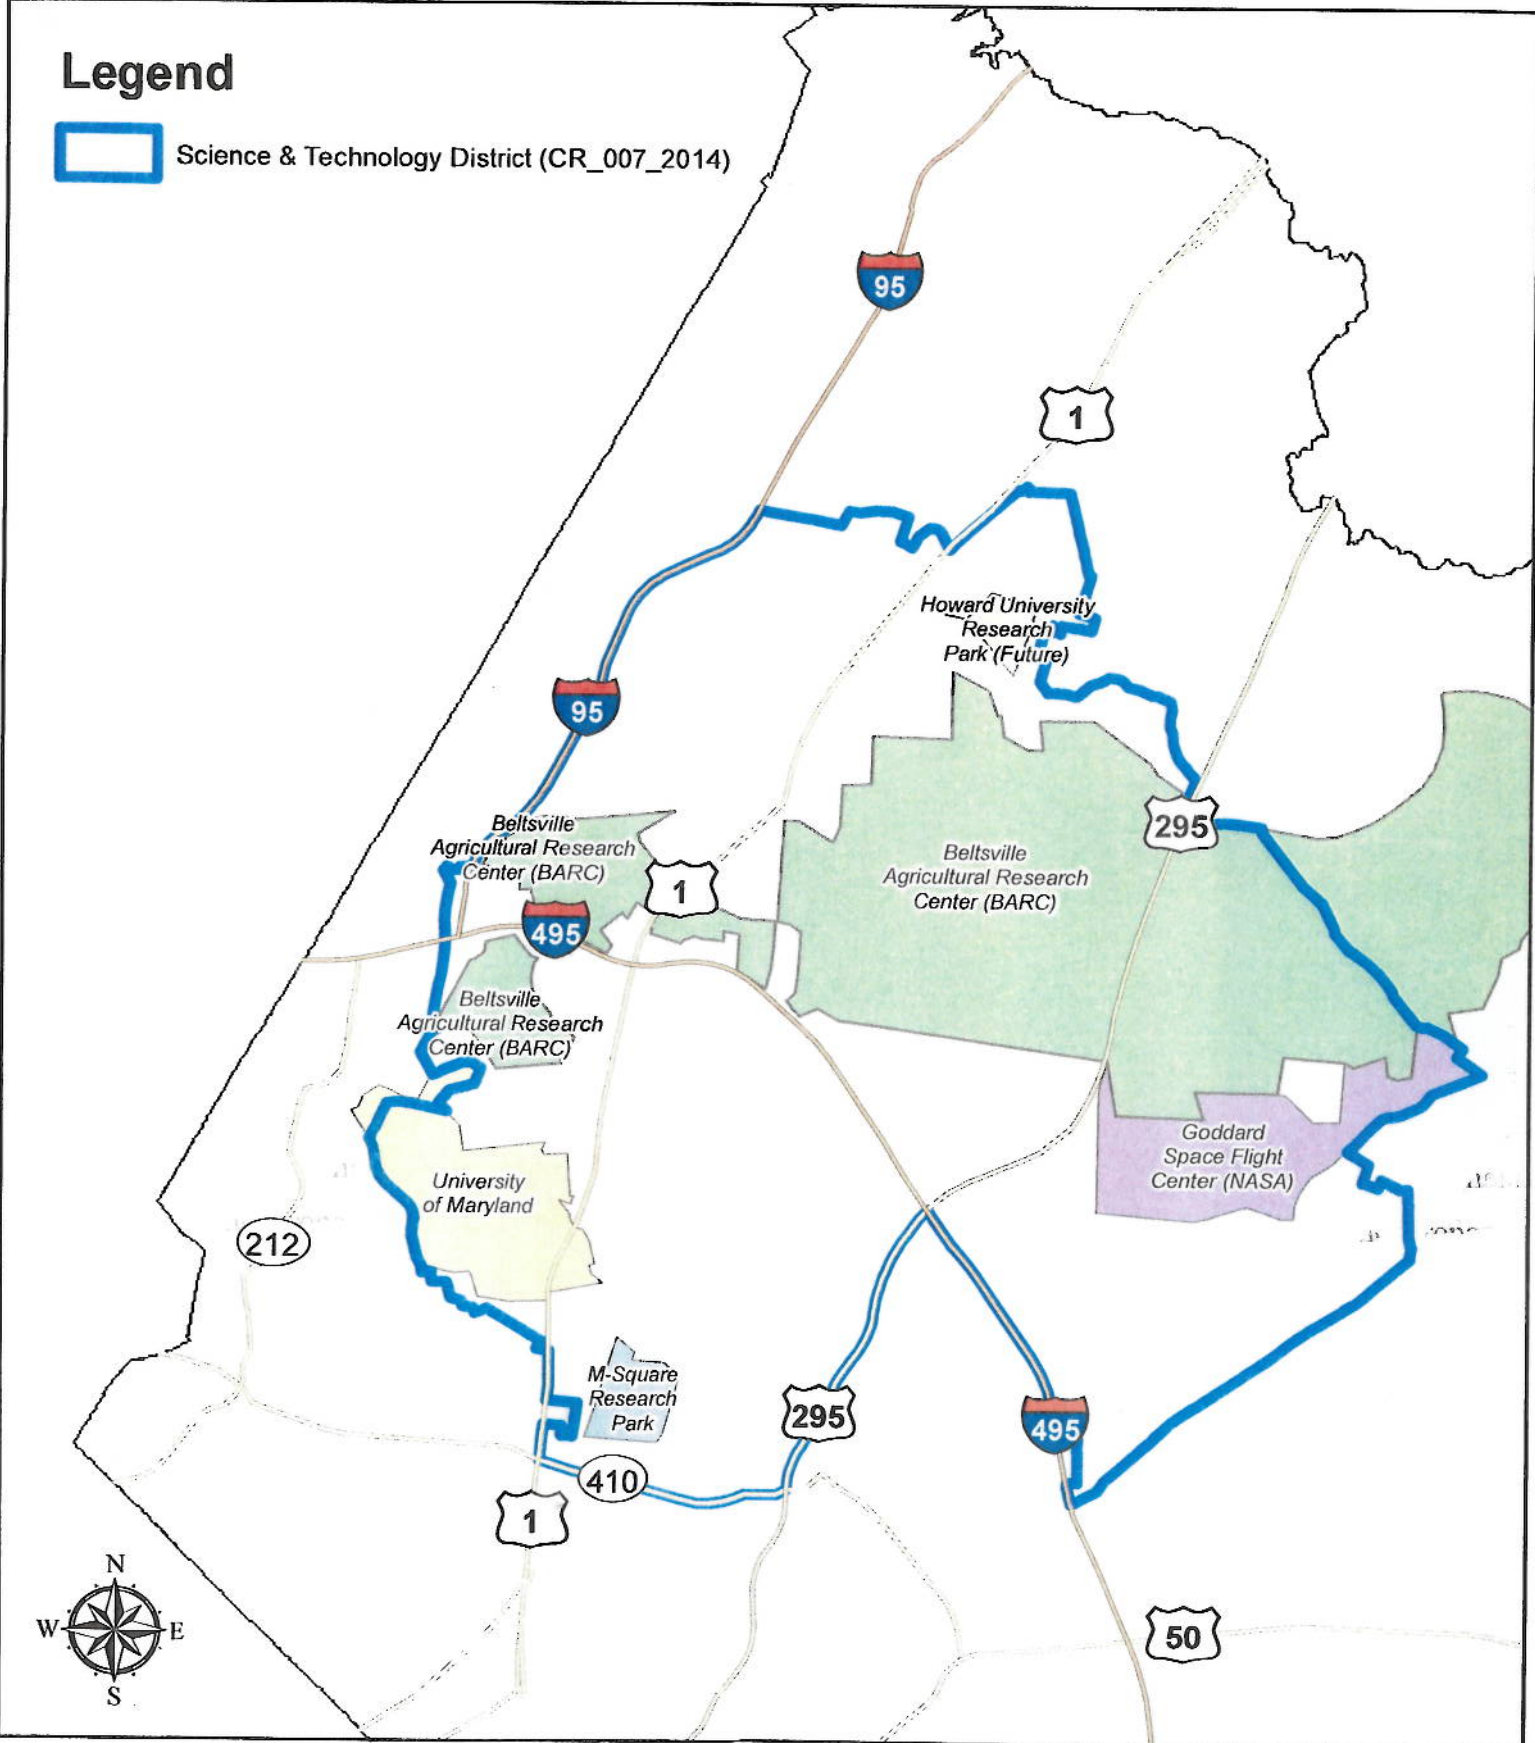

Legend

 Science & Technology District (CR_007_2014)

Prince George's County
Proposed Science and Technology District

Map prepared on March 13, 2014 by:
 The Maryland-National Capital
 Park & Planning Commission
 Prince George's County
 Planning Department