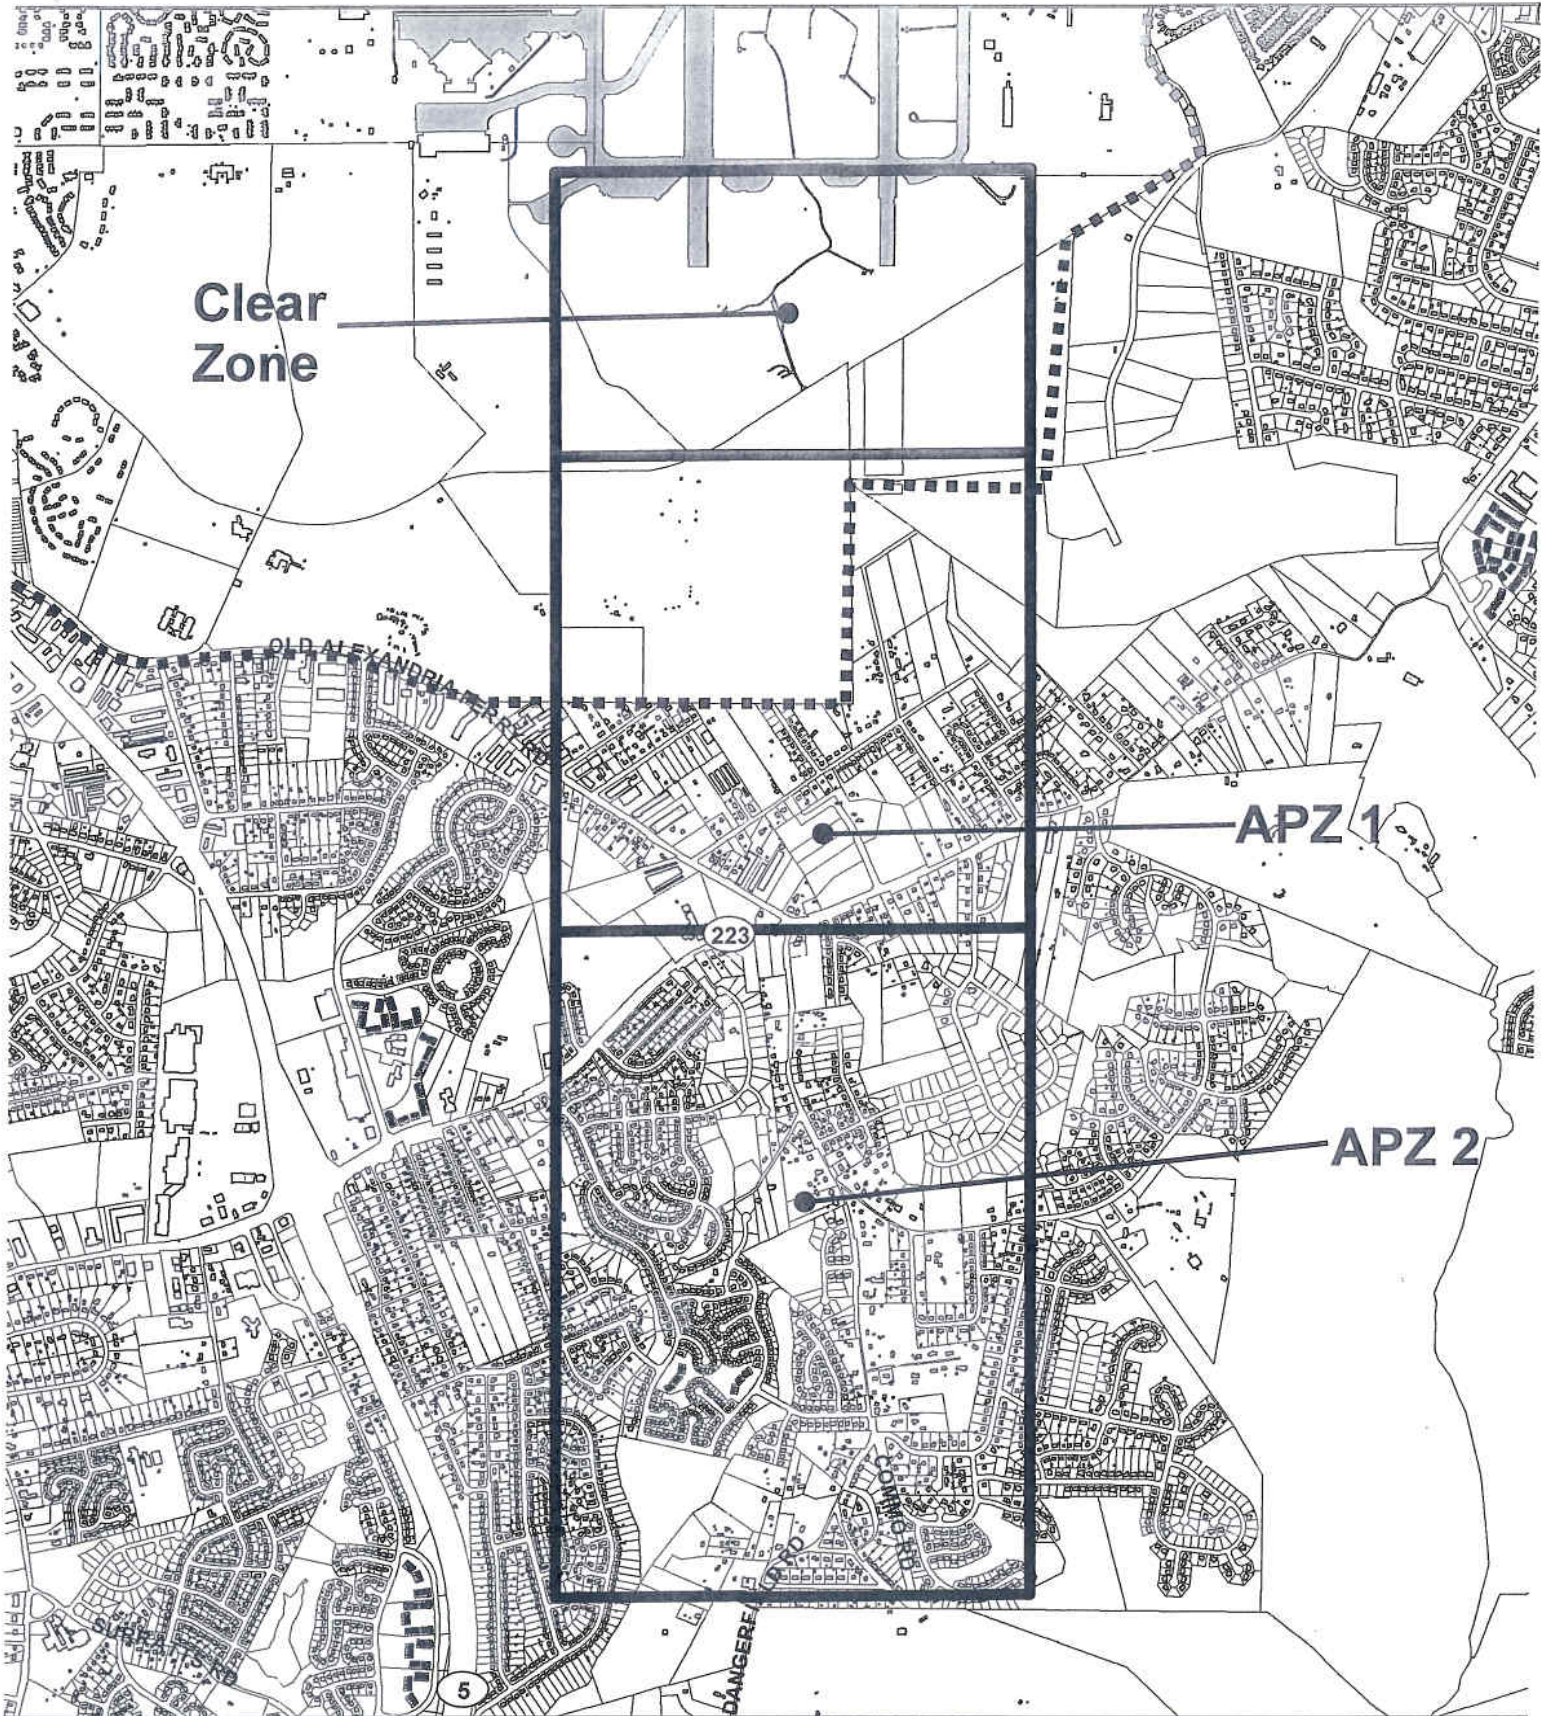

Figure [APZ North]

Joint Base Andrews Interim Land Use Control
Accident Potential Zones, North End
Joint Base Andrews, MD 20762

Figure [APZ South]

**Joint Base Andrews Interim Land Use Control
Accident Potential Zones, South End
Joint Base Andrews, MD 20762**

Figure [Noise]

Joint Base Andrews Interim Land Use Control
Noise Intensity
Joint Base Andrews, MD 20762

Figure [Height]

Joint Base Andrews Interim Land Use Control
Height Limit Surfaces
Joint Base Andrews, MD 20762