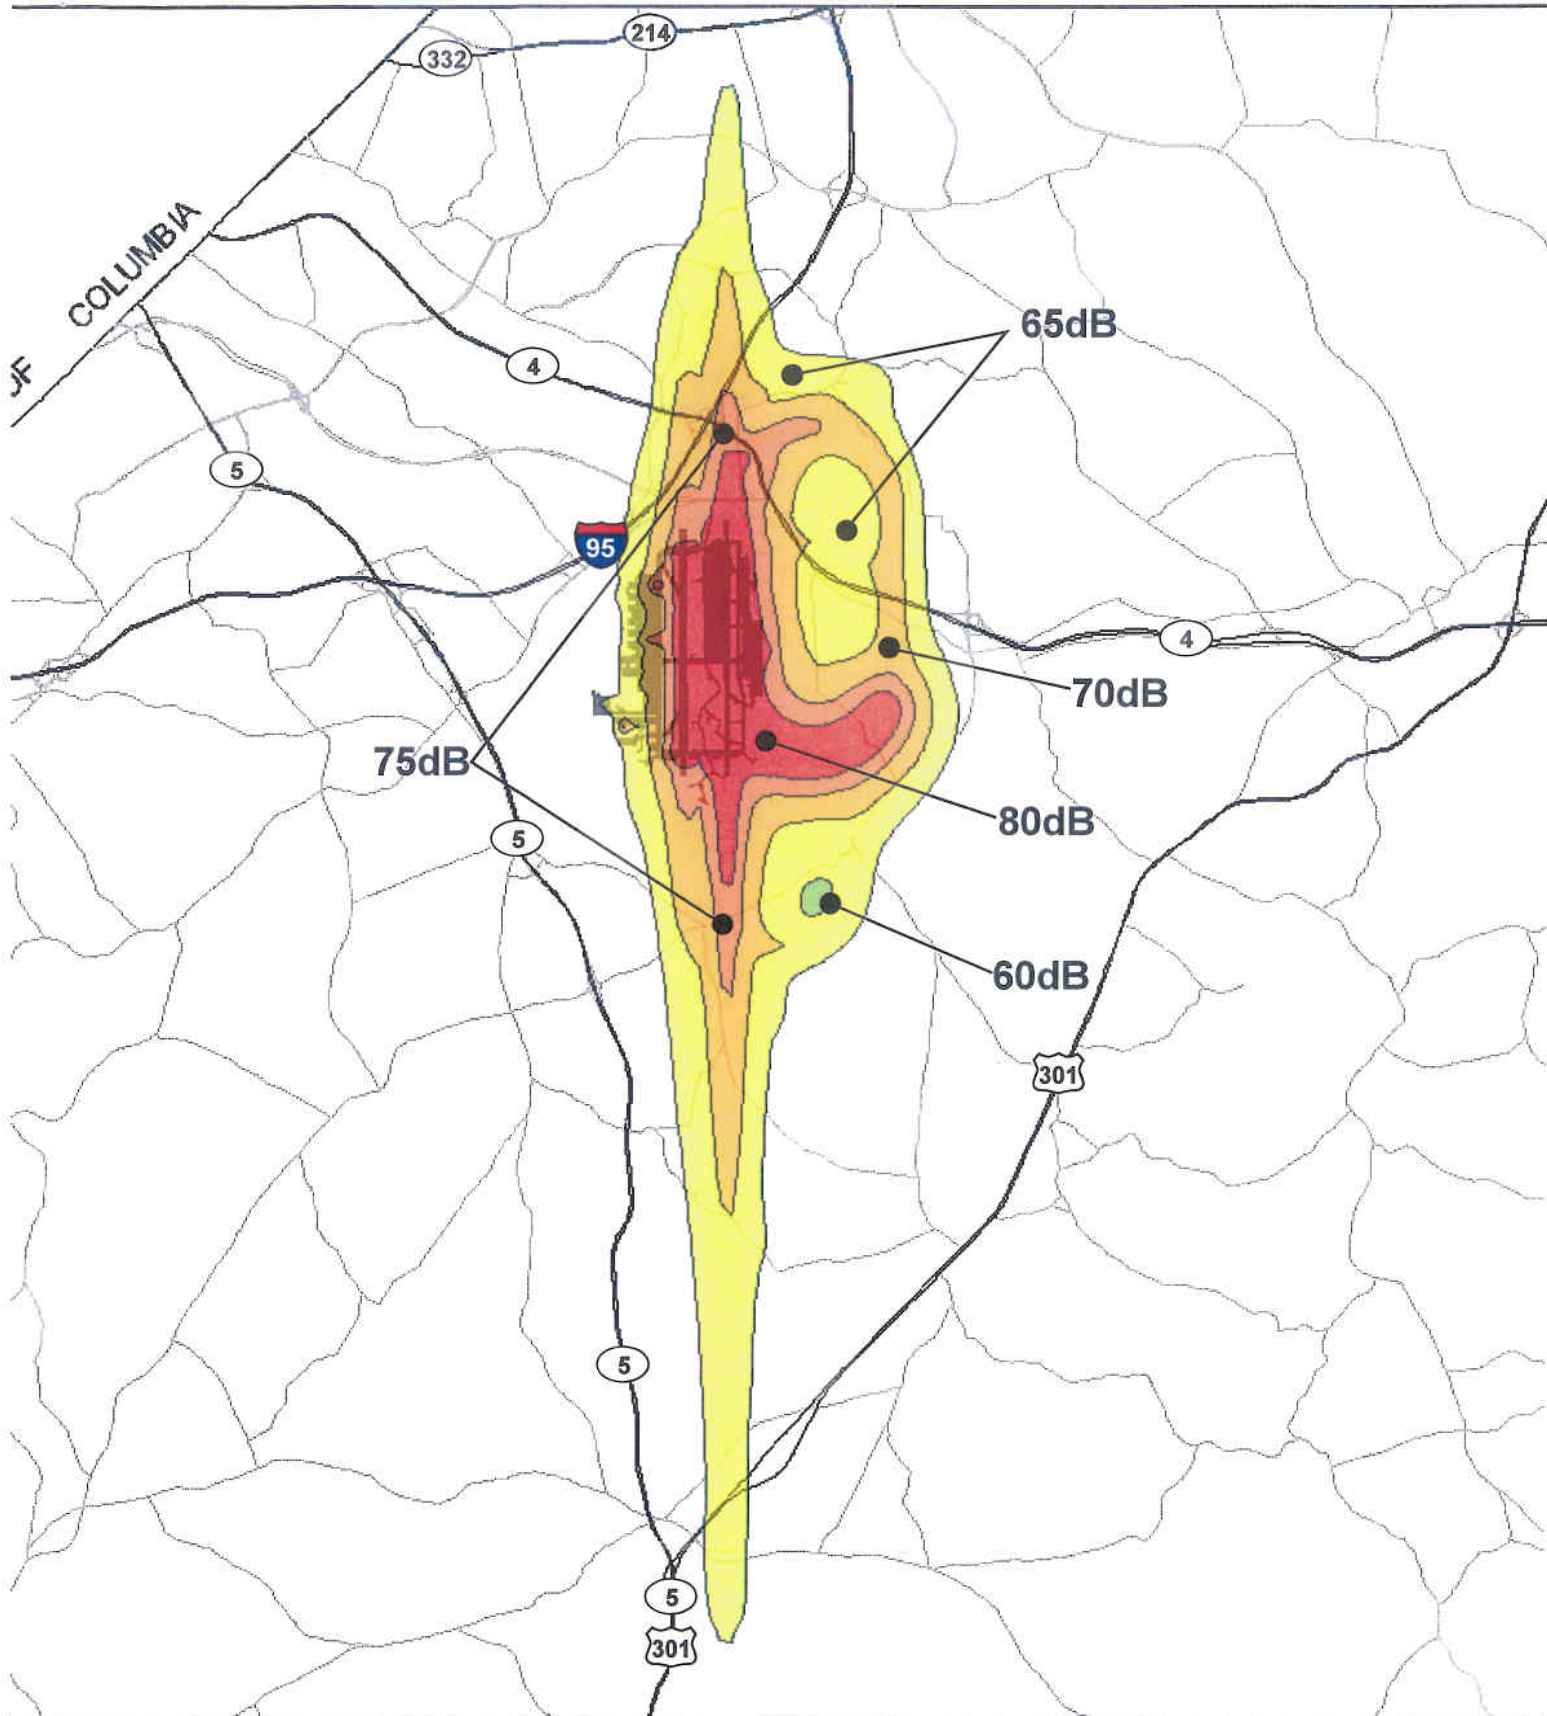

Figure [APZ North]

Joint Base Andrews Interim Land Use Control
Accident Potential Zones, North End
Joint Base Andrews, MD 20762

Figure [APZ South]

**Joint Base Andrews Interim Land Use Control
Accident Potential Zones, South End
Joint Base Andrews, MD 20762**

Figure [Noise]

Joint Base Andrews Interim Land Use Control
Noise Intensity
Joint Base Andrews, MD 20762

Figure [Height]

Joint Base Andrews Interim Land Use Control
Height Limit Surfaces
Joint Base Andrews, MD 20762