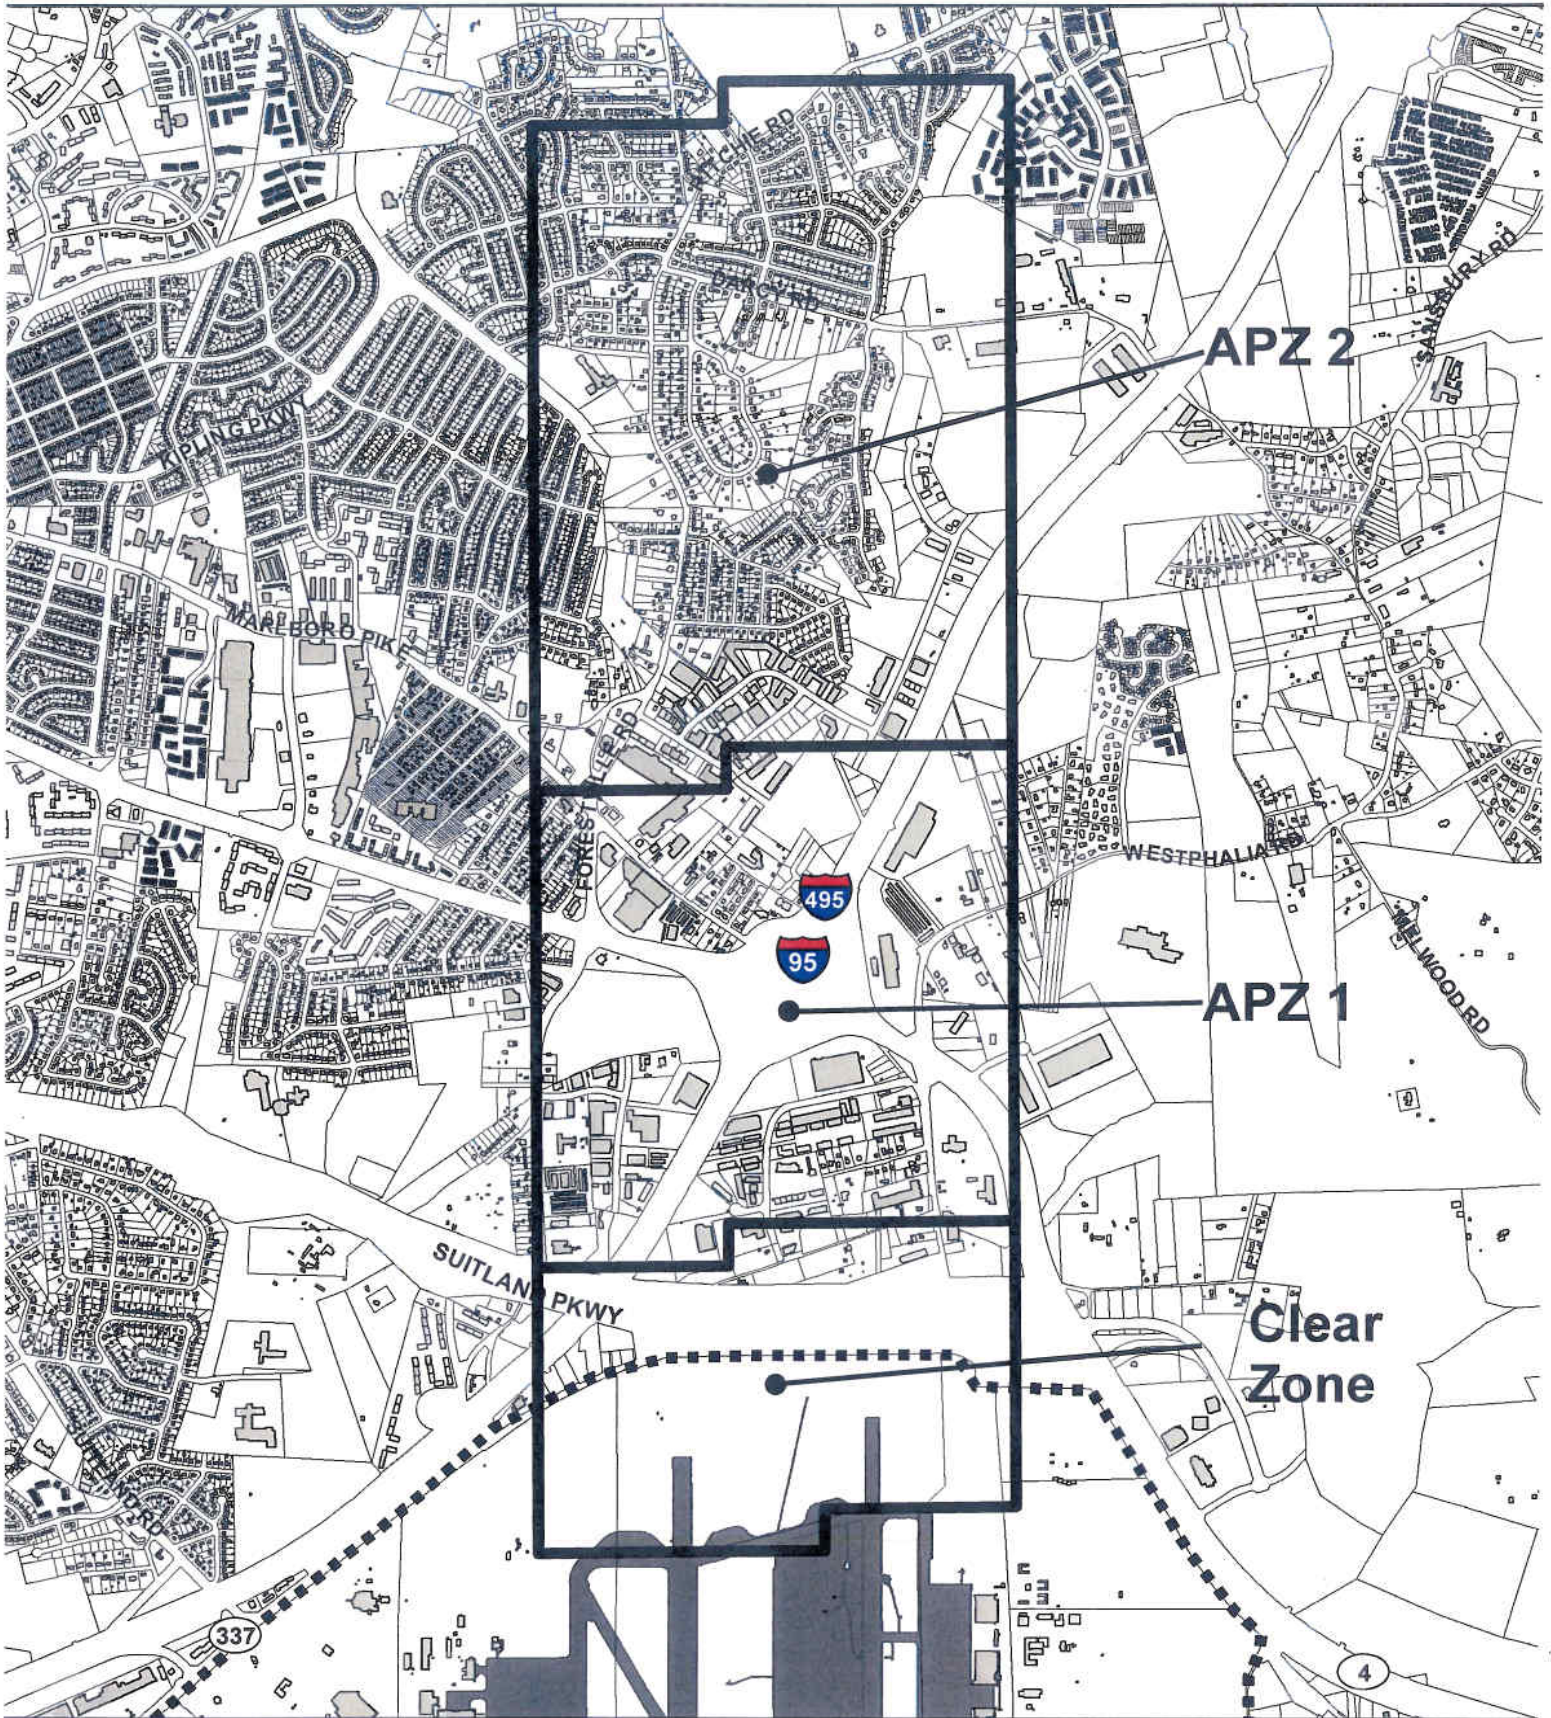

Figure [APZ North]

Joint Base Andrews Interim Land Use Control
Accident Potential Zones, North End
Joint Base Andrews, MD 20762

Figure [APZ South]

**Joint Base Andrews Interim Land Use Control
Accident Potential Zones, South End
Joint Base Andrews, MD 20762**

Figure [Noise]

Joint Base Andrews Interim Land Use Control
Noise Intensity
Joint Base Andrews, MD 20762

Figure [Height]

Joint Base Andrews Interim Land Use Control
Height Limit Surfaces
Joint Base Andrews, MD 20762