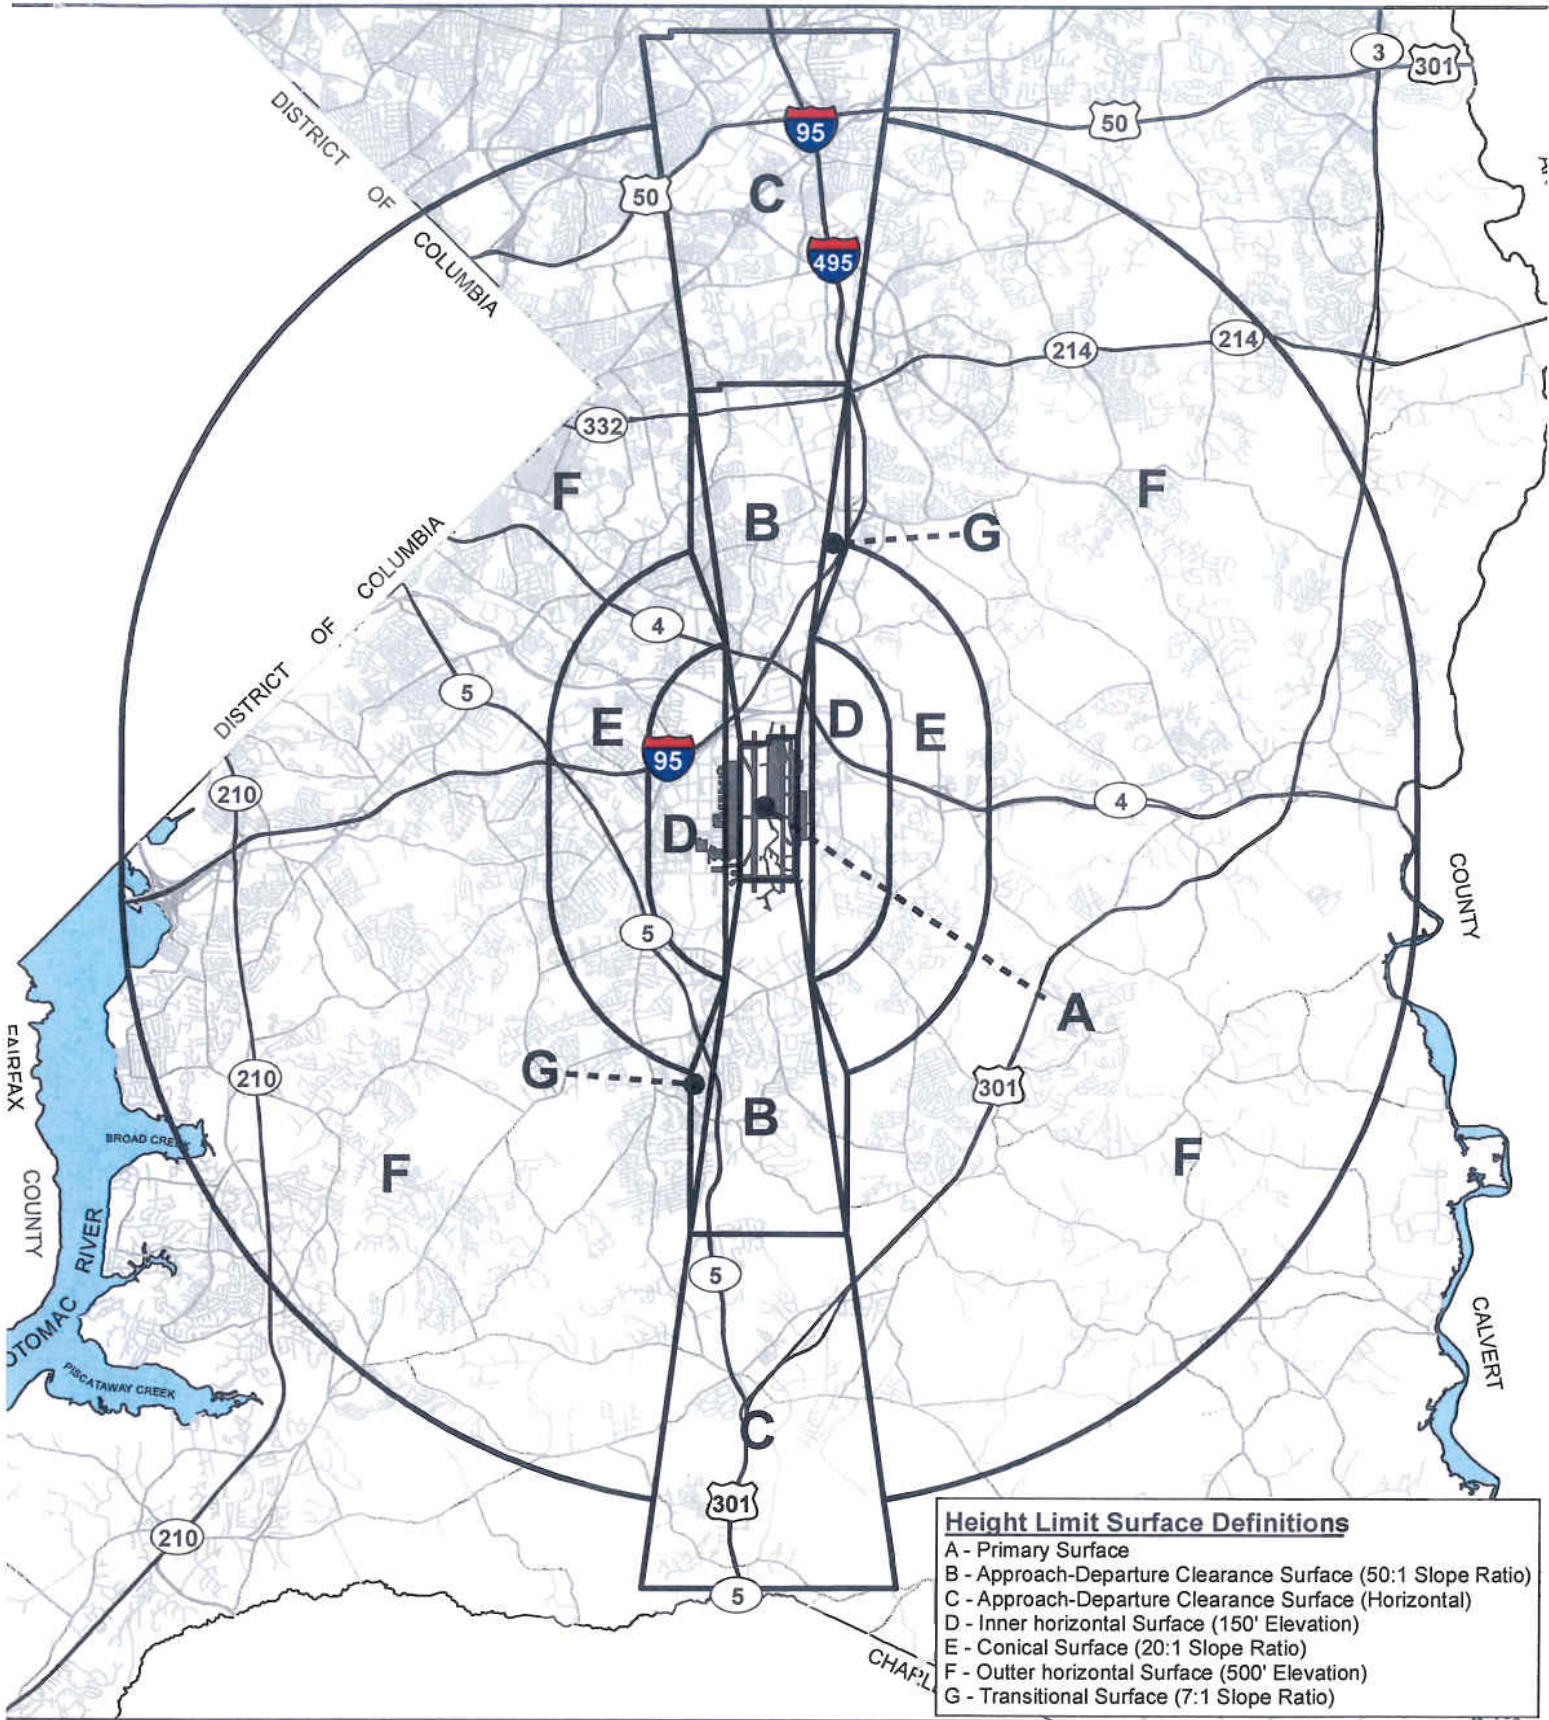

Figure [APZ North]

Joint Base Andrews Interim Land Use Control
Accident Potential Zones, North End
Joint Base Andrews, MD 20762

Figure [APZ South]

**Joint Base Andrews Interim Land Use Control
Accident Potential Zones, South End
Joint Base Andrews, MD 20762**

Figure [Noise]

Joint Base Andrews Interim Land Use Control
Noise Intensity
Joint Base Andrews, MD 20762

Figure [Height]

Joint Base Andrews Interim Land Use Control
Height Limit Surfaces
Joint Base Andrews, MD 20762