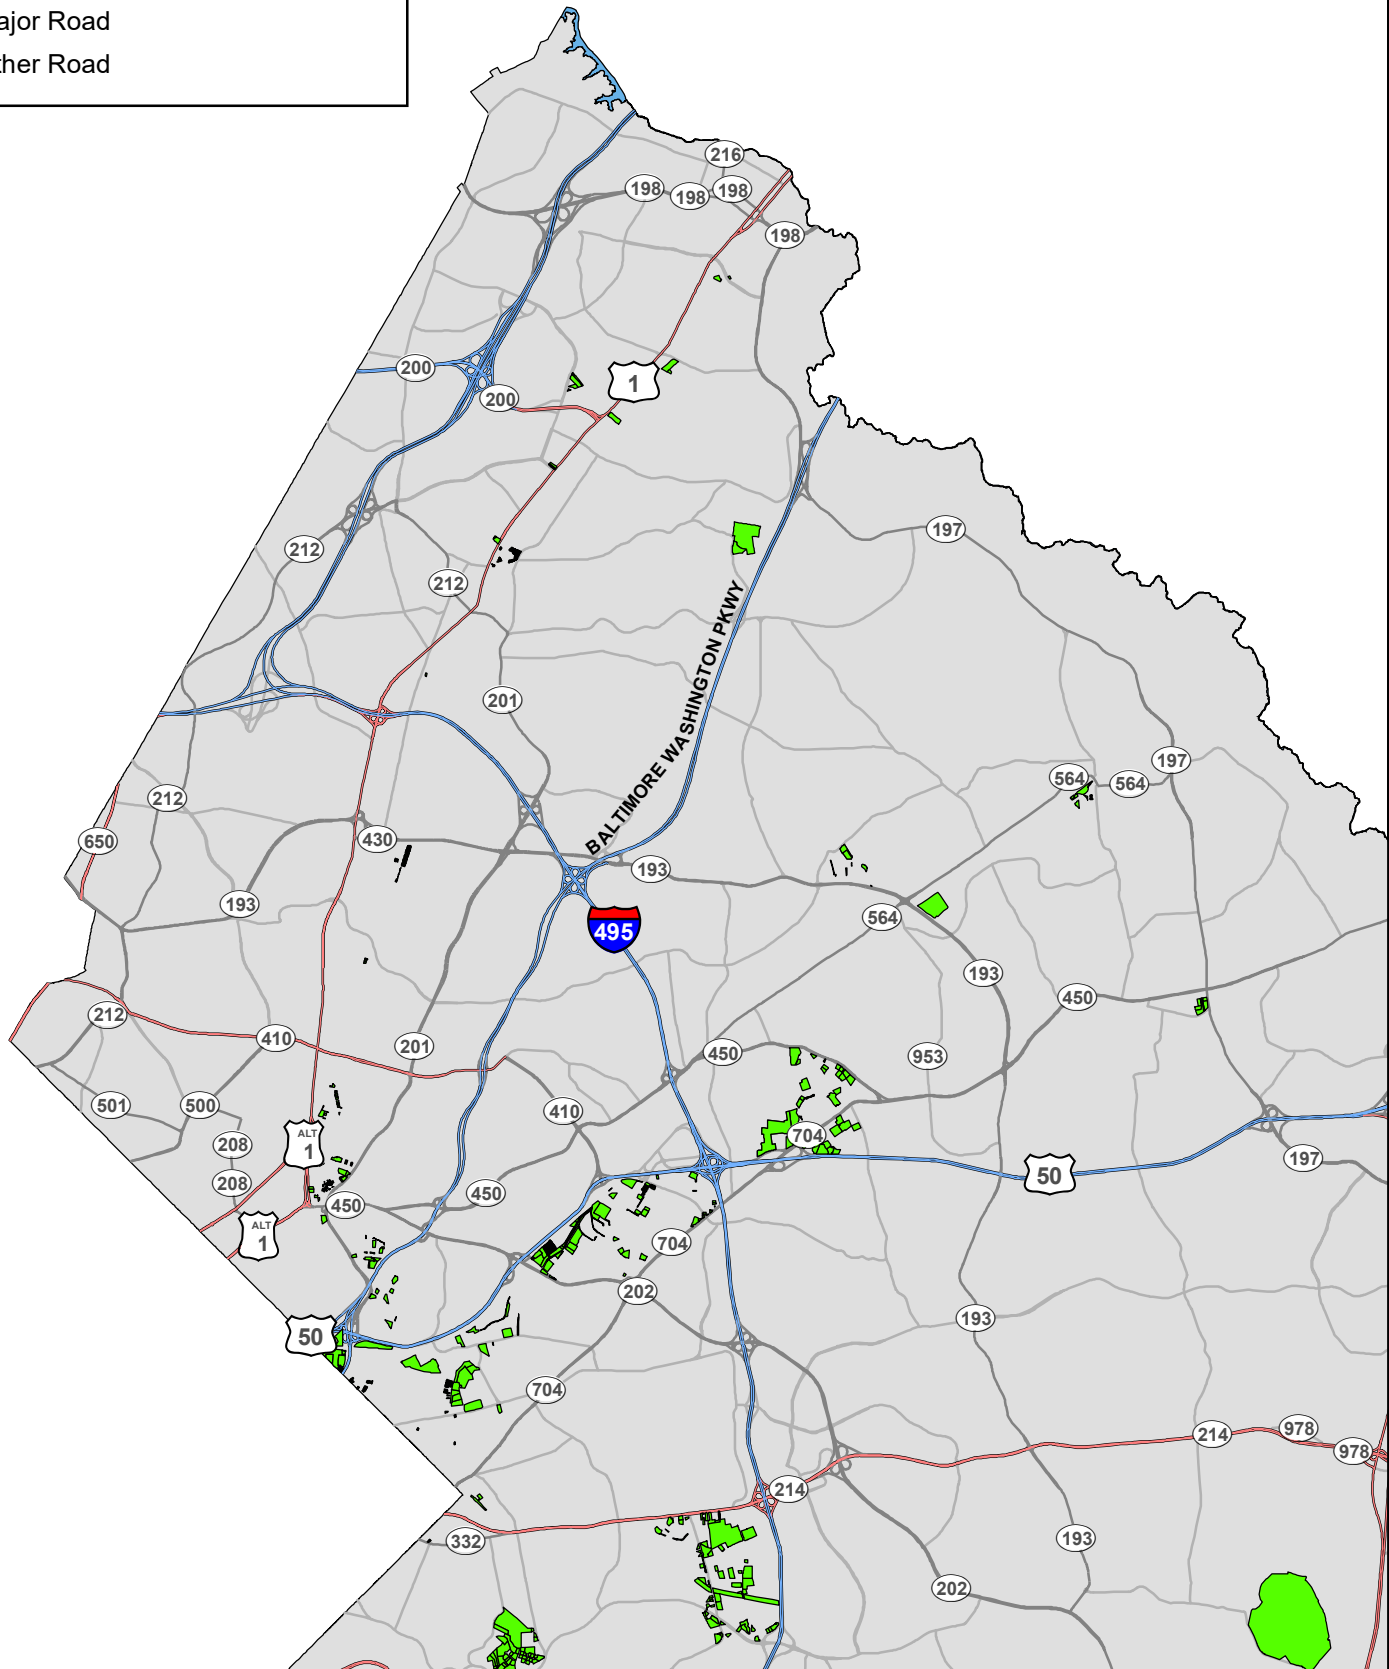

- Undeveloped Properties Zoned I-1
- Freeway
- Highway
- Major Road
- Other Road

**Undeveloped Properties Zoned I-1
Northern Prince George's County**

The Maryland-National Capital
Park and Planning Commission

All maps, imagery, and associated data are intended to provide general information and are not to be used as a recognized reference or for official purposes. M-NCPPC assumes no responsibility for the use, implementation, or derivation of information or graphics from the GIS web site or as otherwise stated.