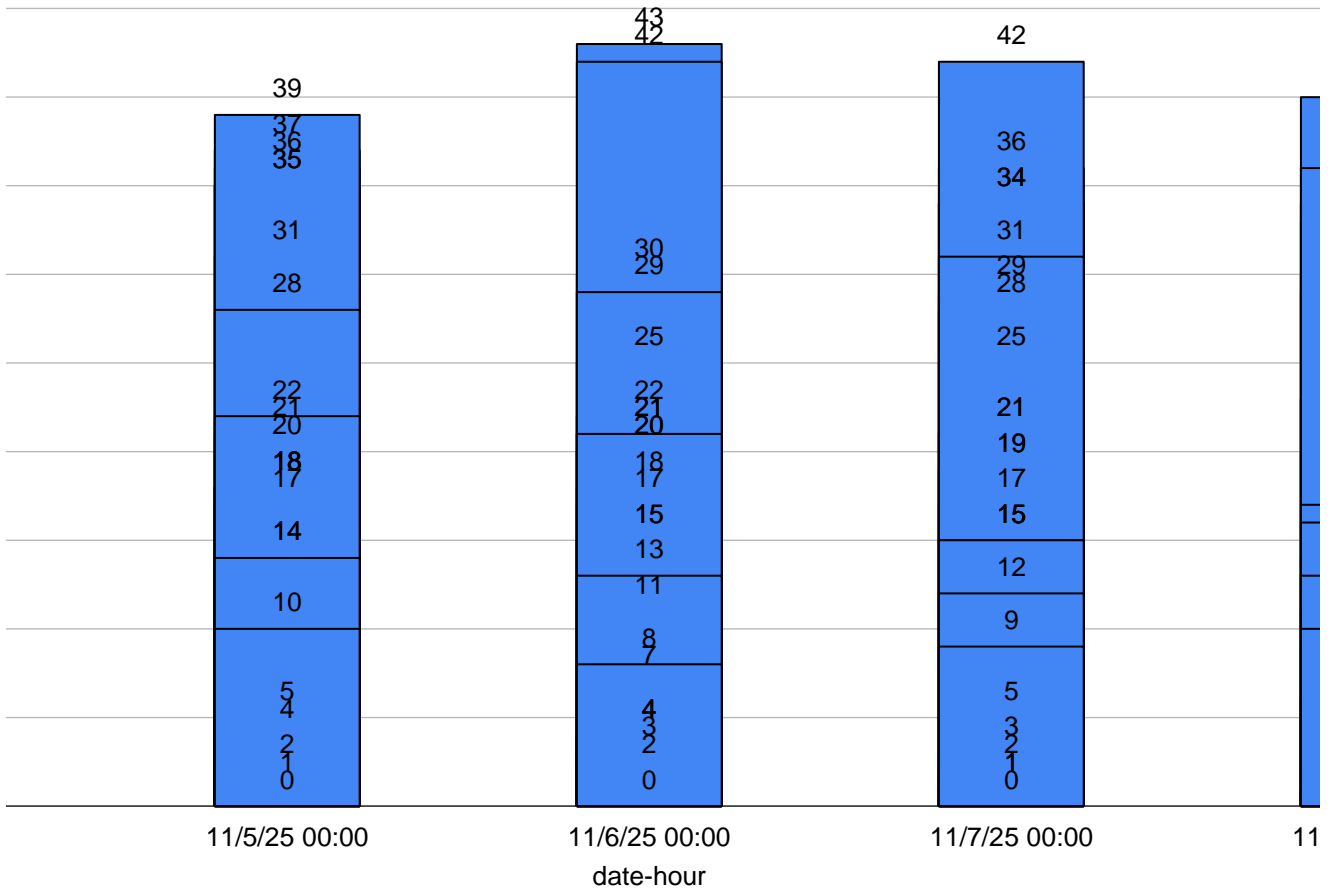

11/9/25 19:00	21
11/9/25 20:00	17
11/9/25 21:00	10
11/9/25 22:00	4
11/9/25 23:00	2
Total Violation	2861
Daily Average	409
Weekday Aver	420

Hourly Violations at Legation Rd WB at Topton St