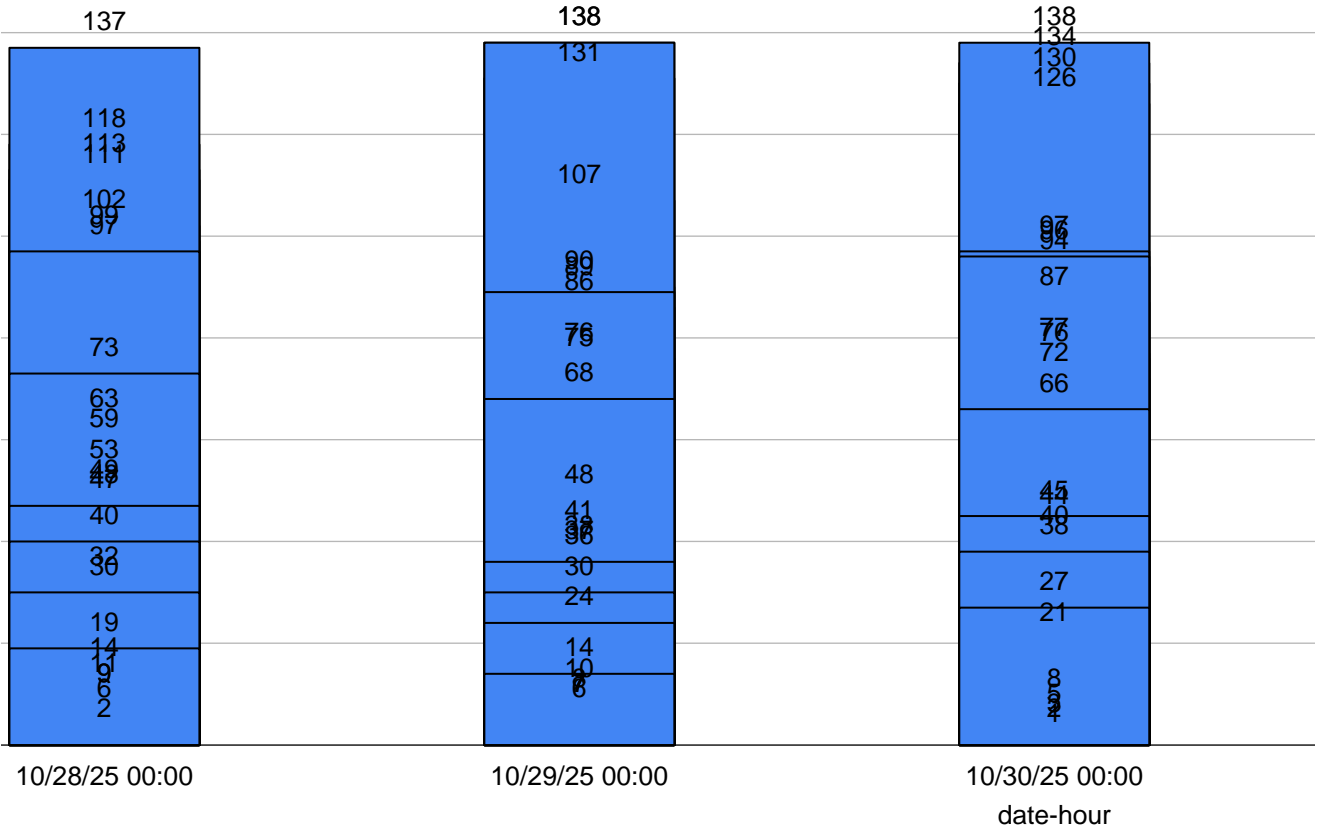

11/2/25 17:00	94
11/2/25 18:00	83
11/2/25 19:00	64
11/2/25 20:00	58
11/2/25 21:00	43
11/2/25 22:00	27
11/2/25 23:00	18
Total Violation	9870
Daily Average	1410
Weekday Aver	1451

Hourly Violations at Lamont Dr NB at West