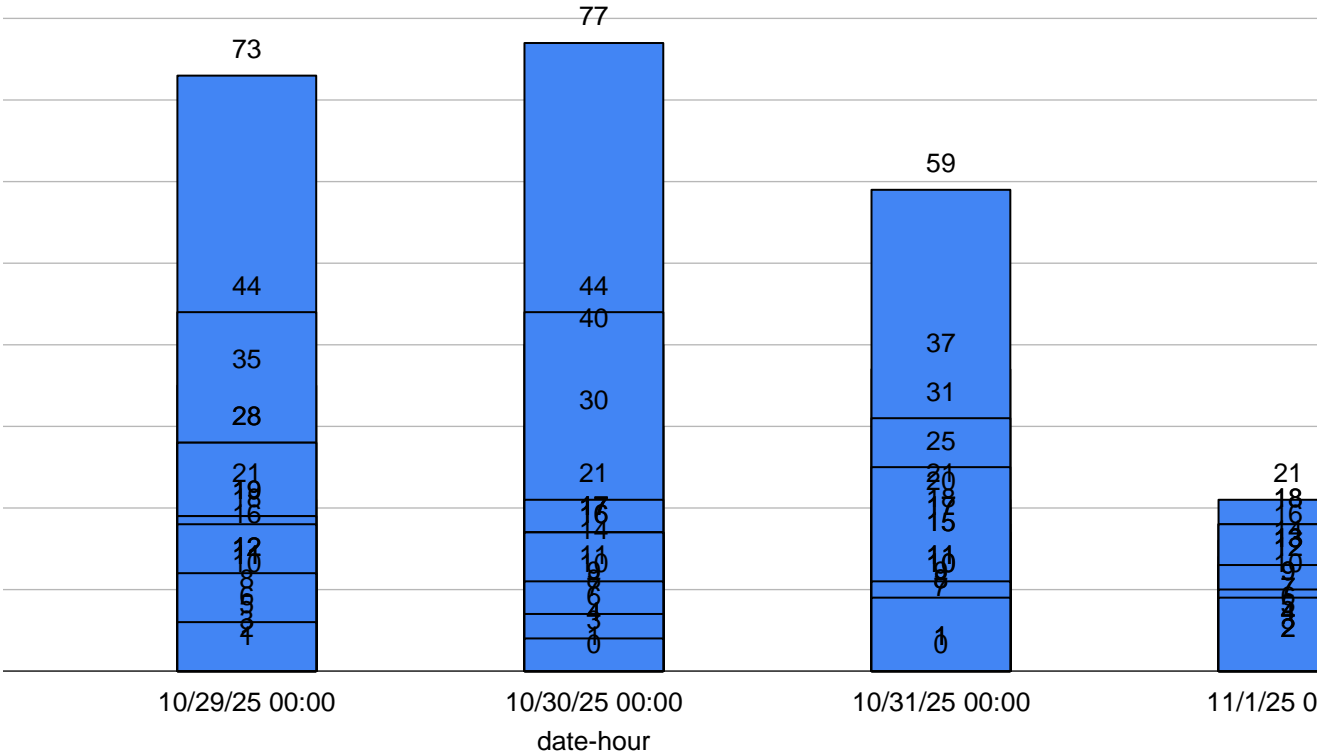

Total Violations	2338
Daily Average	334
Weekday Average	383

Hourly Violations at 84th Ave NB at Quintana St