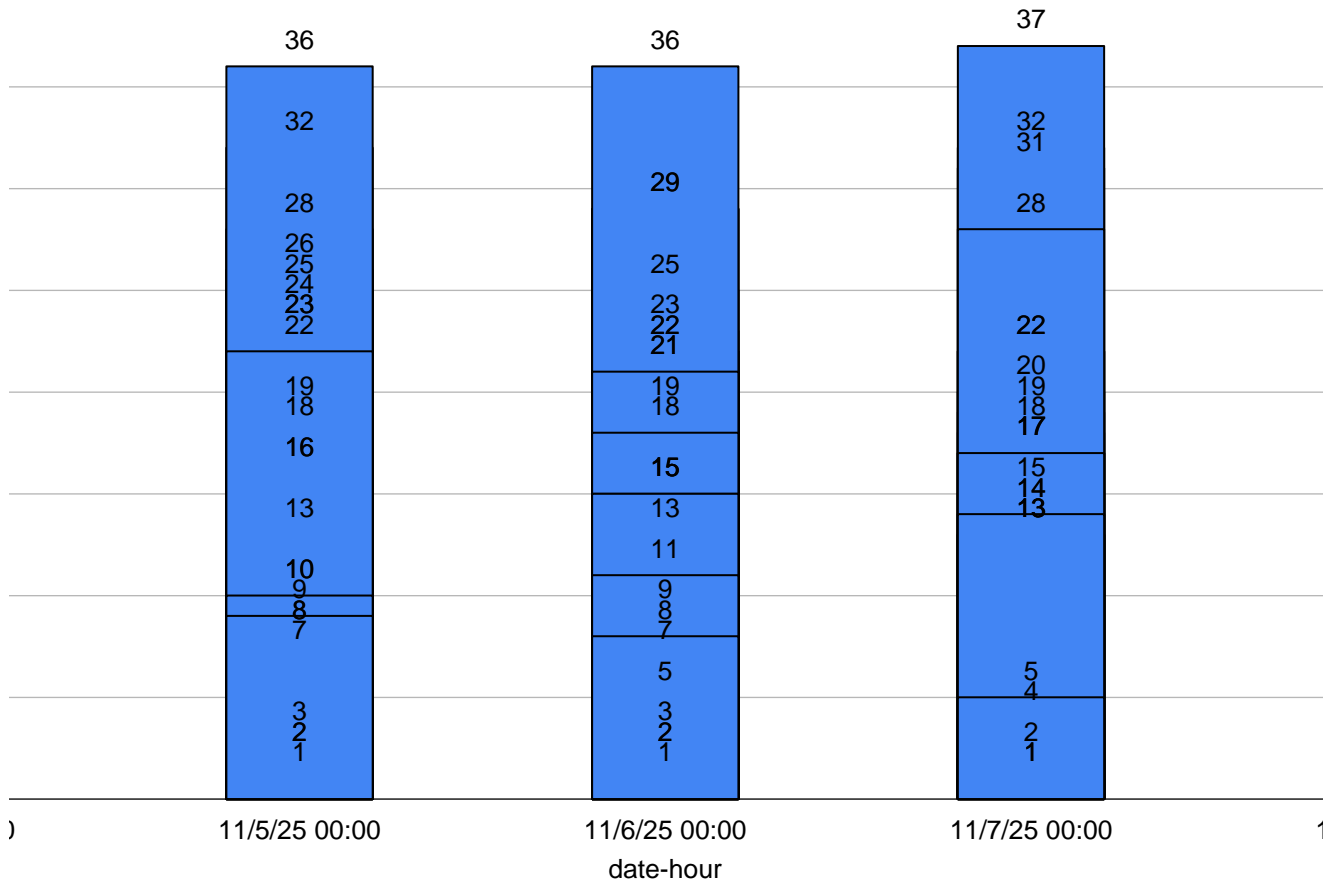

11/9/25 18:00	21
11/9/25 19:00	26
11/9/25 20:00	7
11/9/25 21:00	7
11/9/25 22:00	5
11/9/25 23:00	3
Total Violation	2640
Daily Average	377
Weekday Aver	372

Hourly Violations at Mahoney Dr NB at Legation Rd