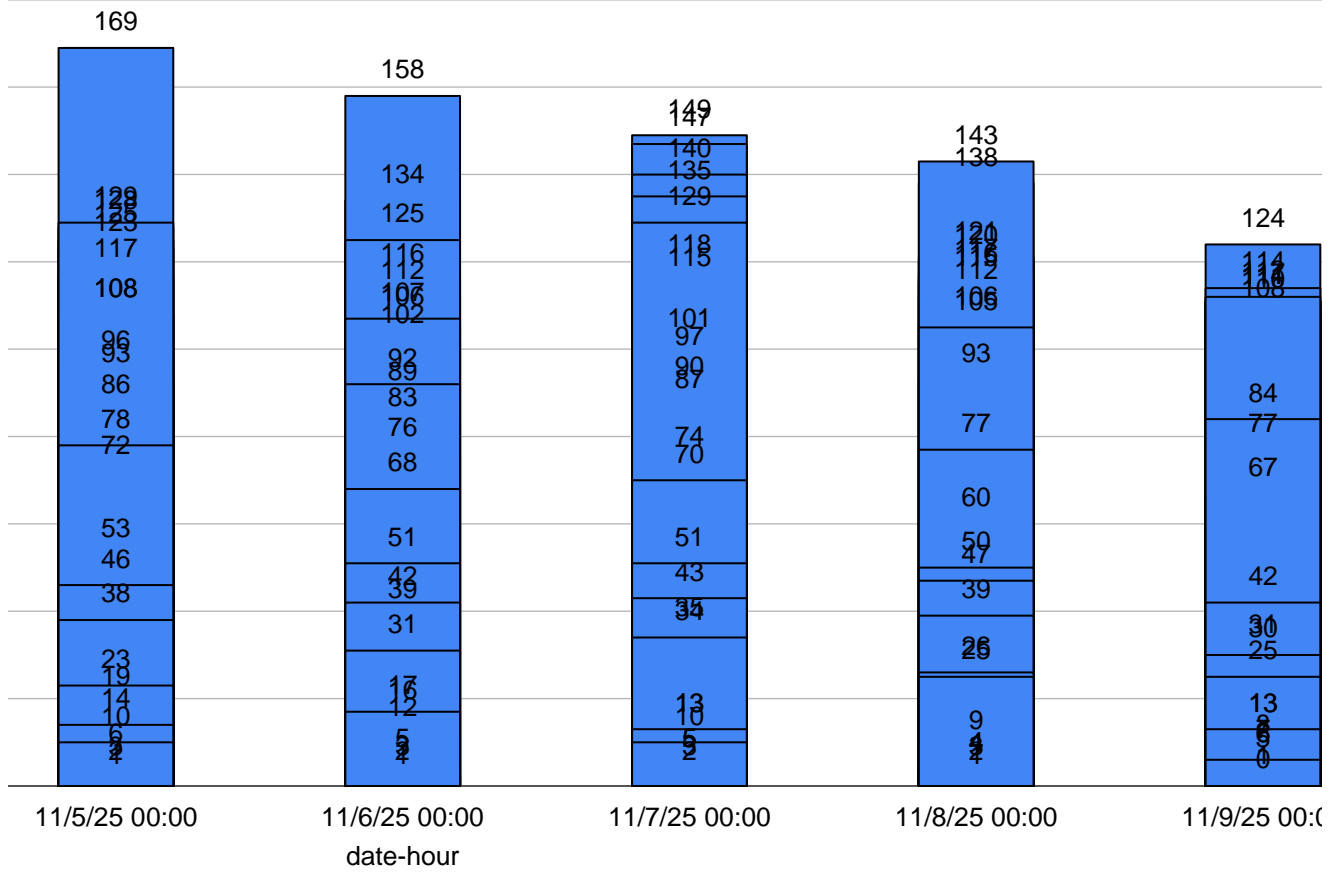

11/9/25 16:00	112
11/9/25 17:00	84
11/9/25 18:00	42
11/9/25 19:00	30
11/9/25 20:00	25
11/9/25 21:00	13
11/9/25 22:00	6
11/9/25 23:00	0
Total Violation	11103
Daily Average	1586
Weekday Aver	1631

Hourly Violations at Westbrook Dr SB at 85th Ave