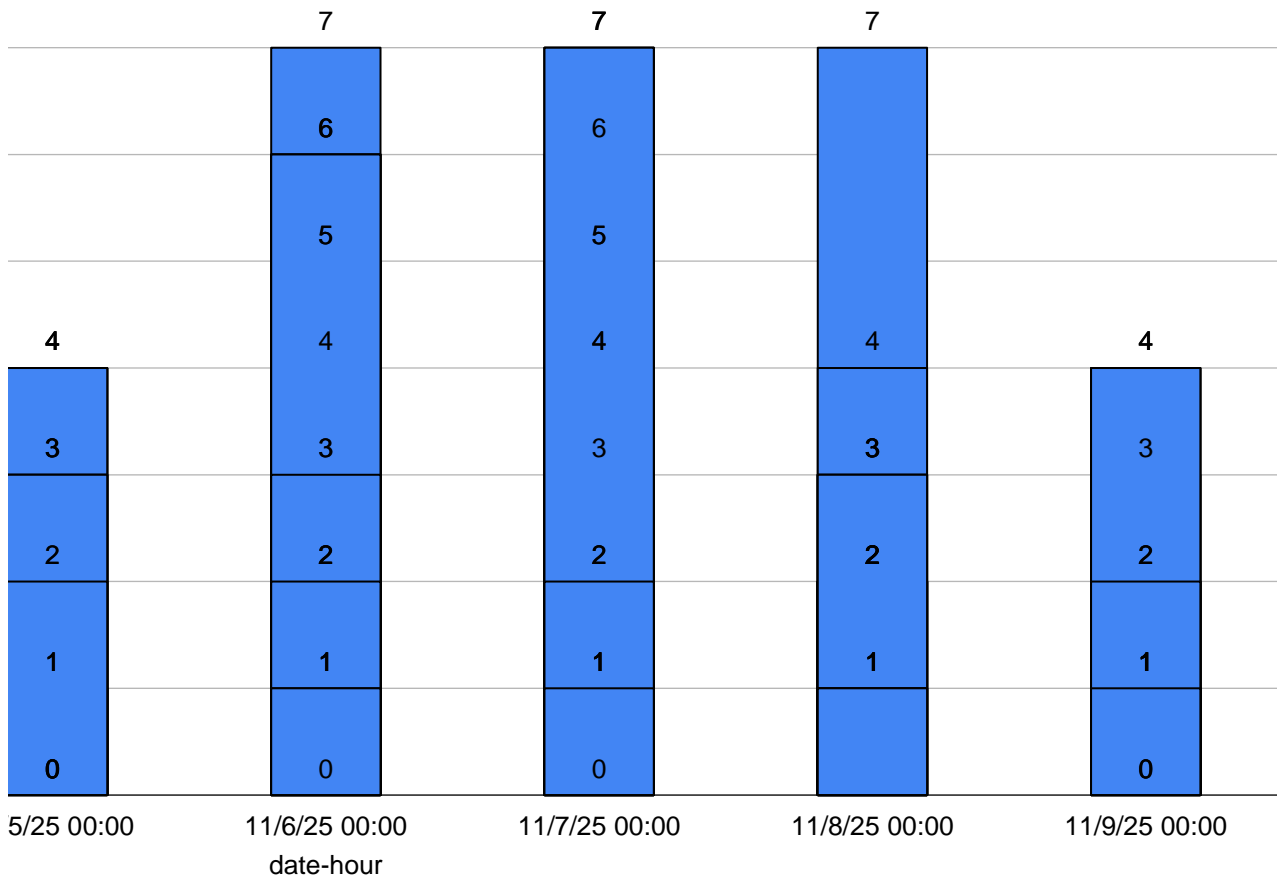

11/9/25 08:00	1
11/9/25 10:00	2
11/9/25 11:00	2
11/9/25 12:00	0
11/9/25 13:00	4
11/9/25 14:00	3
11/9/25 15:00	4
11/9/25 16:00	1
11/9/25 17:00	4
11/9/25 18:00	0
11/9/25 19:00	2
11/9/25 20:00	1
11/9/25 21:00	0
Total Violations	271
Daily Average	39
Weekday Avera	41

Hourly Violations at Jodie St SW at Inlet St