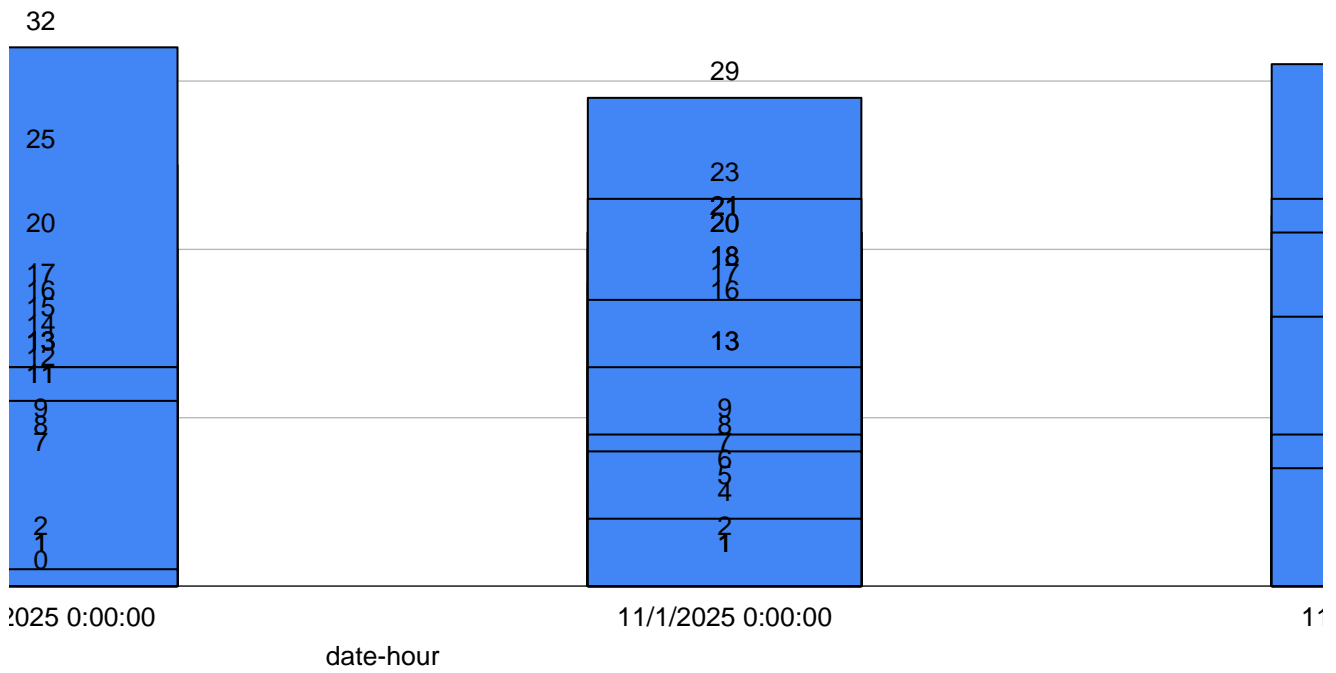

Hourly Violations at 85th Ave NB at Westbrook Dr