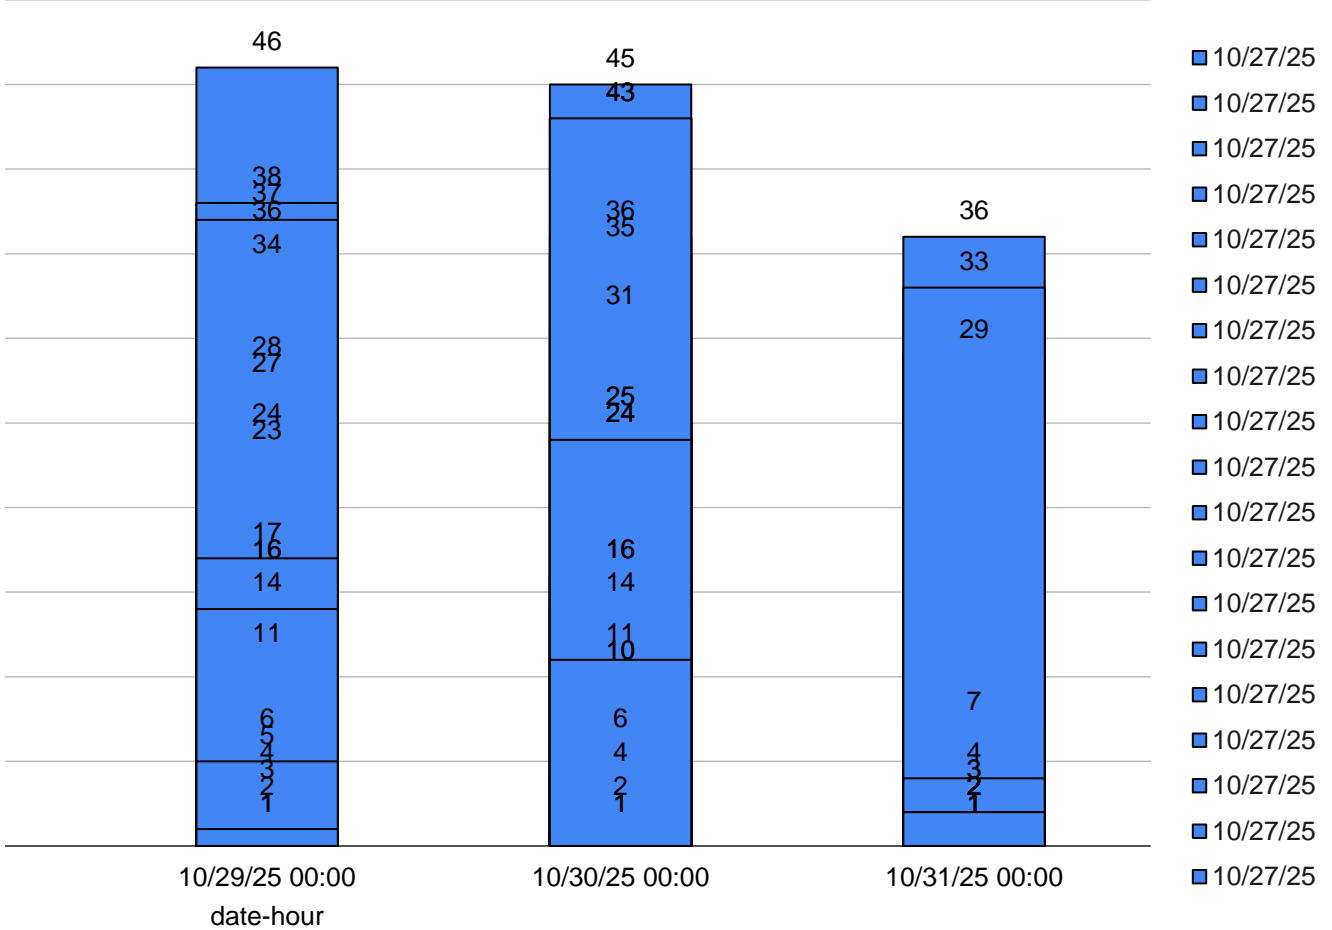

Hourly Violations at 85th PI SB at Ravenswood Rd