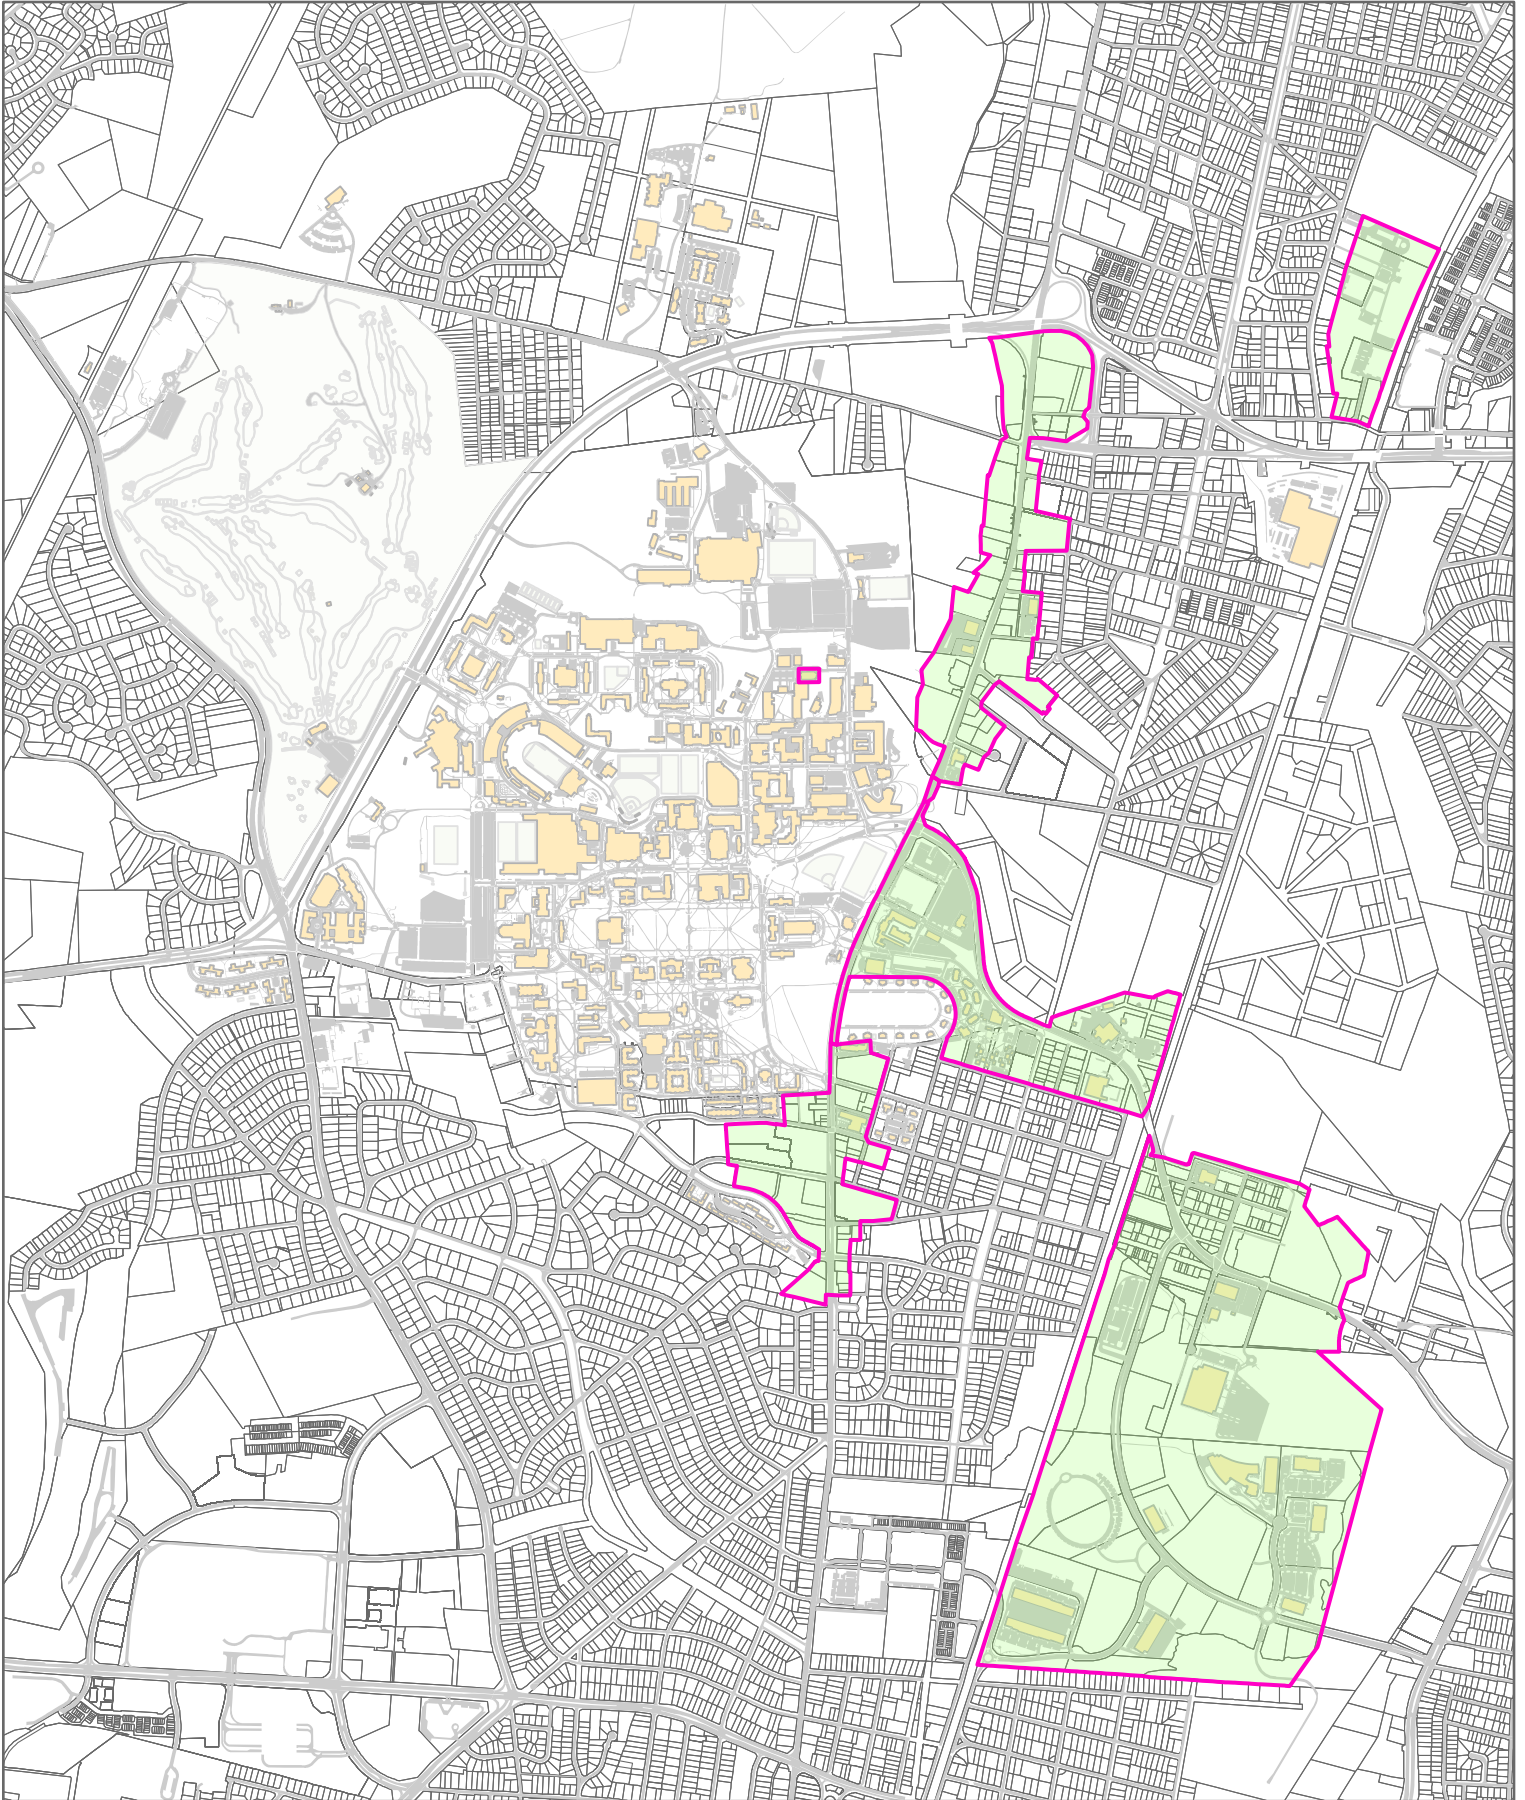

Greater College Park RISE Zone

0 0.25 0.5 1 Miles

 Greater College Park RISE Zone