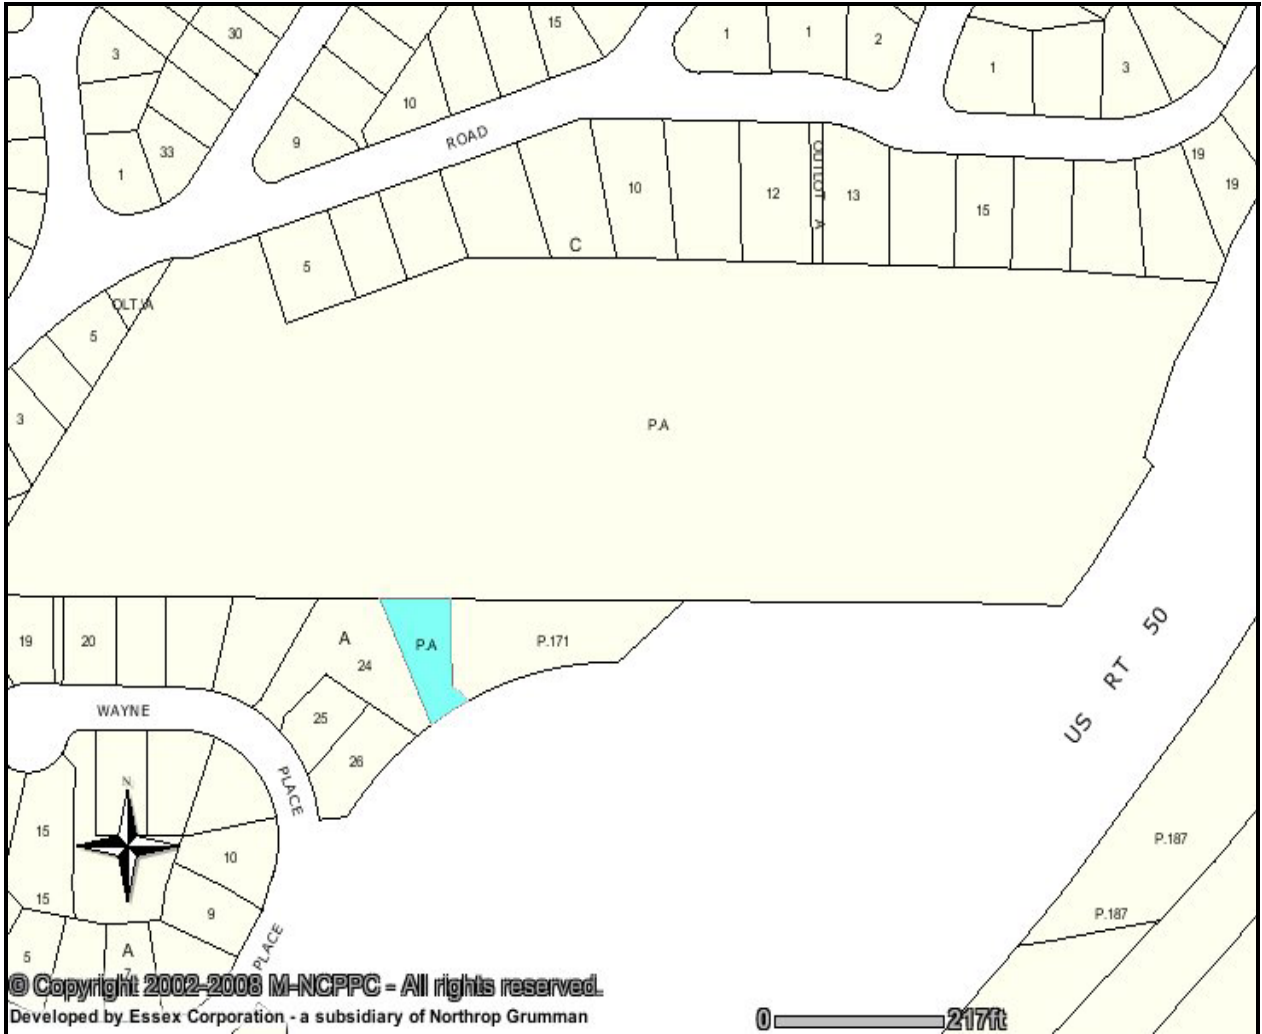

COUNTY OWNED SURPLUS PROPERTY
MAP 5-N
Real Estate File # 2009-26

© Copyright 2002-2008 M-NCPPC - All rights reserved.
Developed by Essex Corporation - a subsidiary of Northrop Grumman

0 217ft