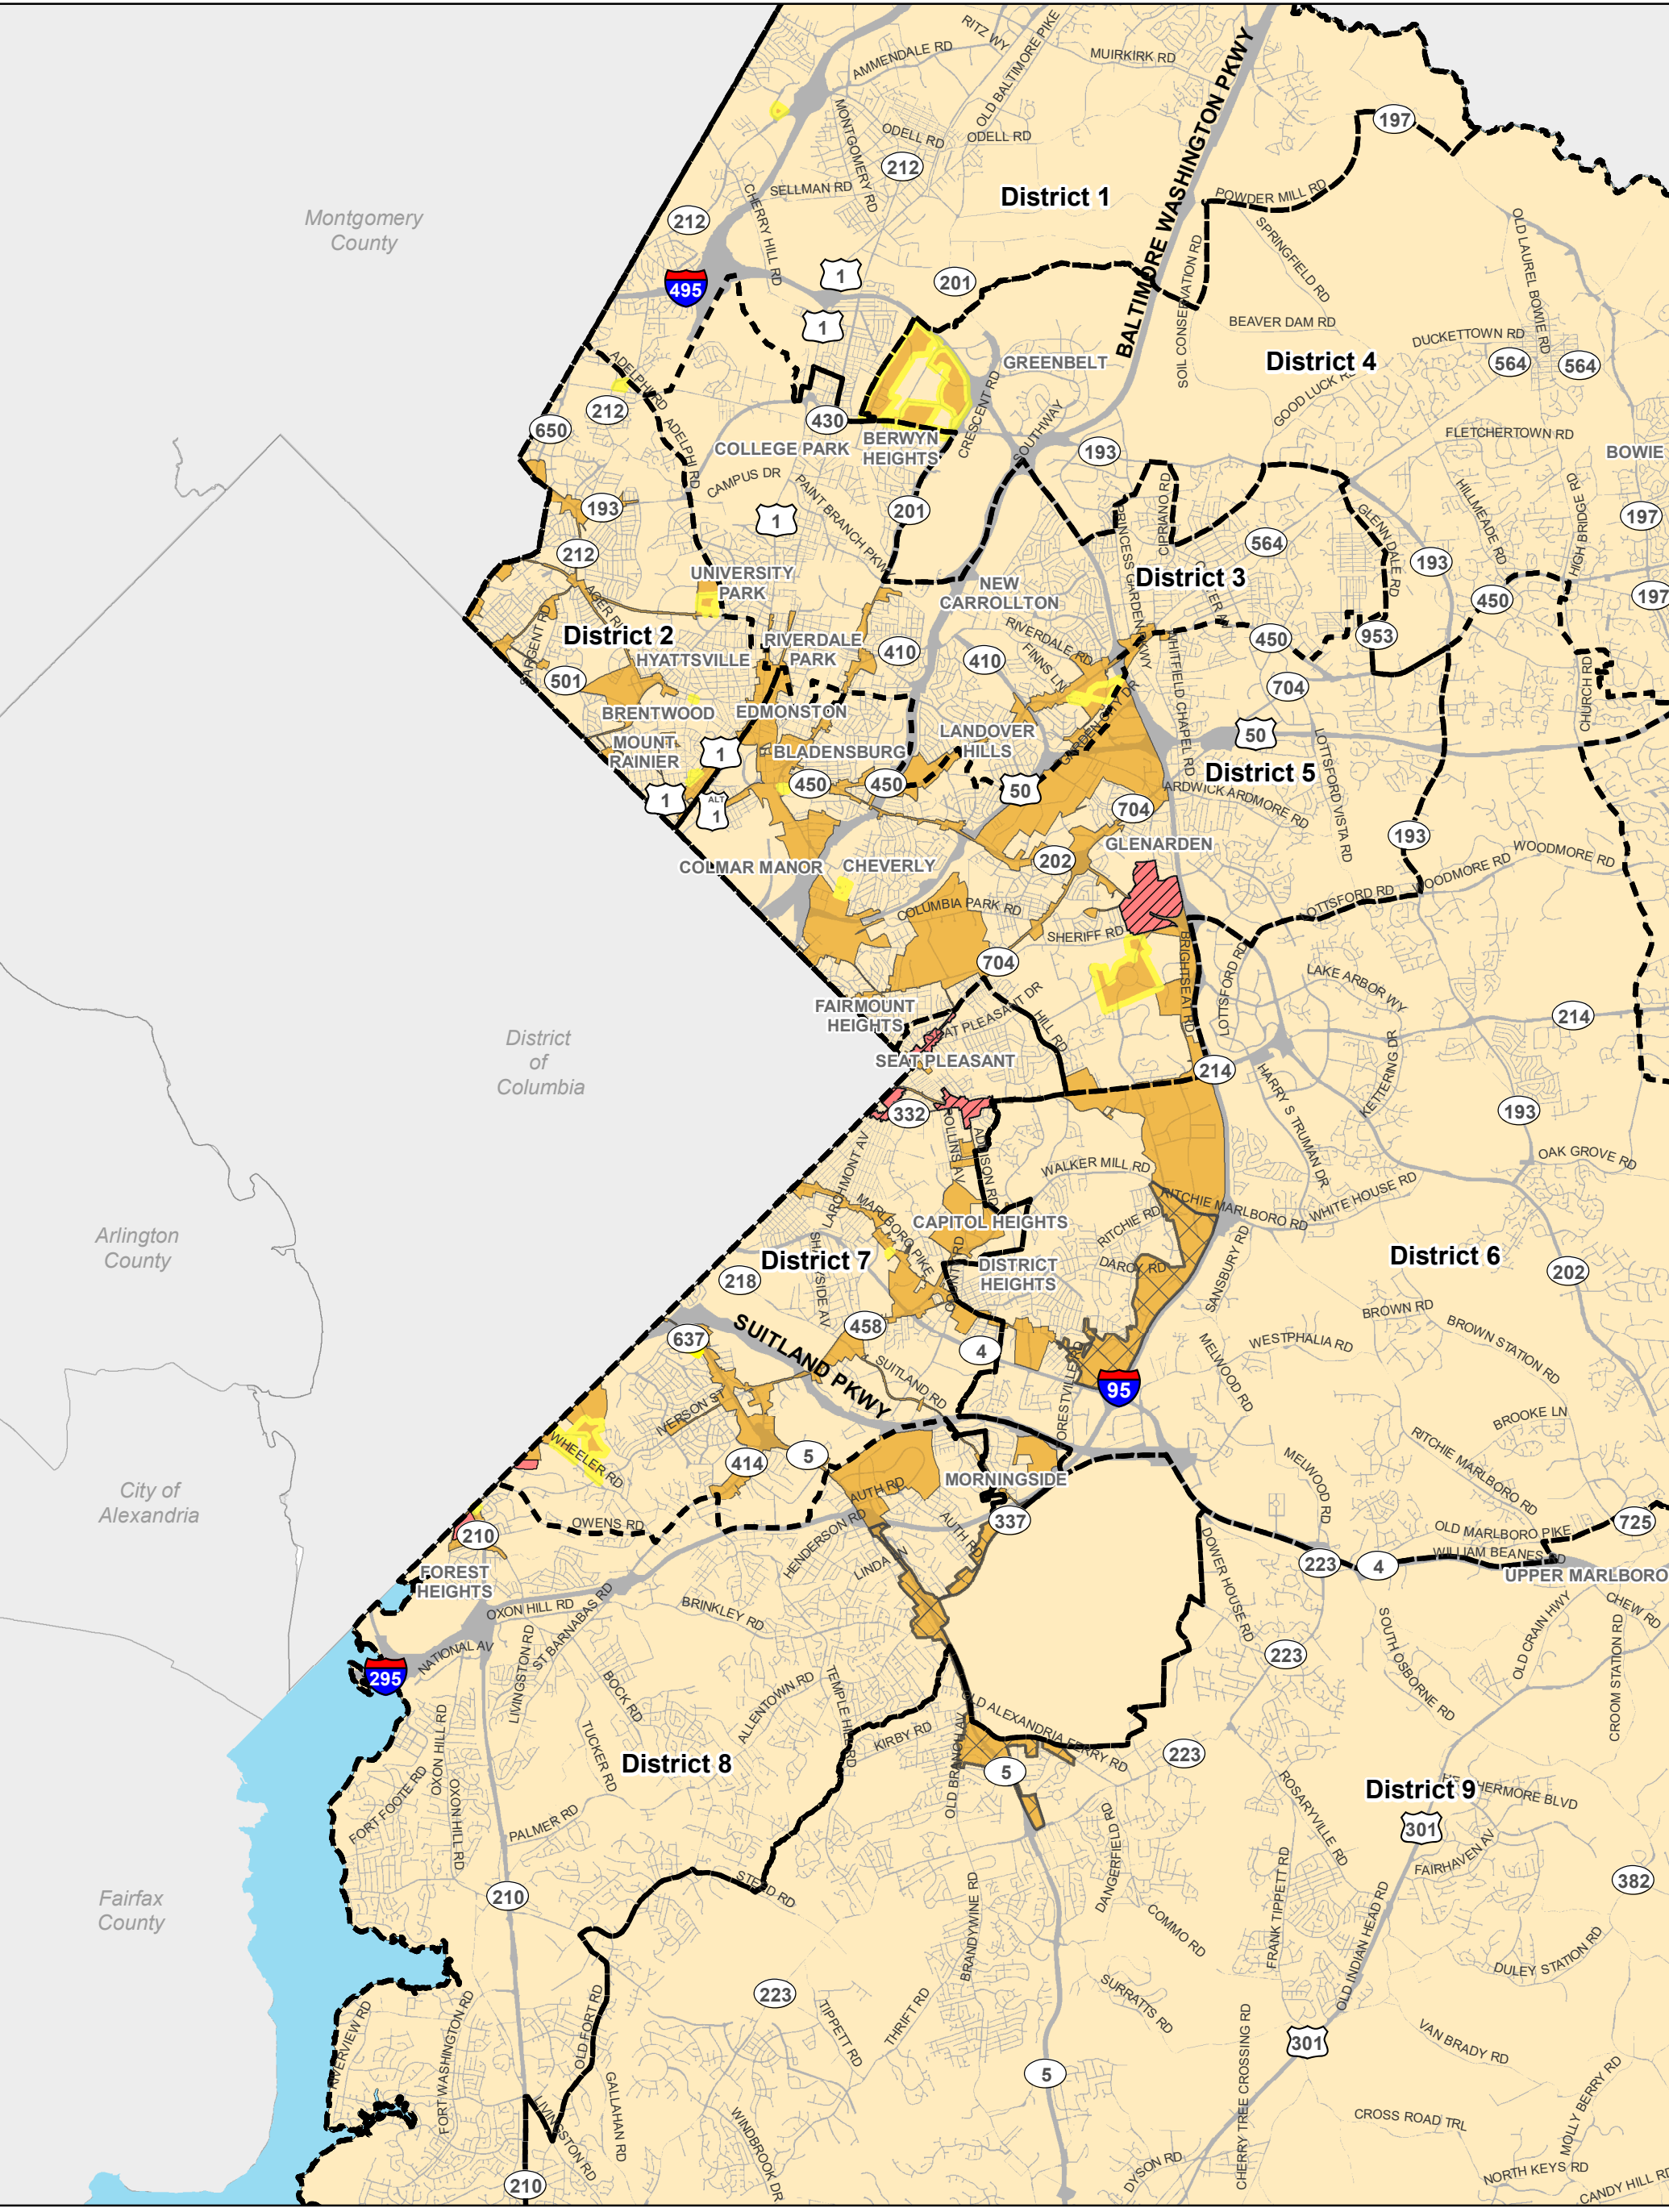

Enterprise Zone Updates - At a Glance

- Enterprise Zone**
- Proposed for redesignation - Expired 2019
 - Expired 2019
 - Proposed for new designation or expansion
- Councilmanic Districts**
- Councilmanic Districts
 - Roads
 - County Boundary

- Focus Area**
- Proposed for redesignation - Expired 2019
 - Expired 2019 - Redesignated as Enterprise Zone
 - Proposed for new designation or expansion

This map may not be reproduced, stored in a retrieval system, or transmitted by any form, including electronic or by photo reproduction, without the express written permission of The Maryland-National Capital Park and Planning Commission. For more information, contact the Prince George's County Planning Department in Upper Marlboro, Maryland
 Date Created: 7/23/2020