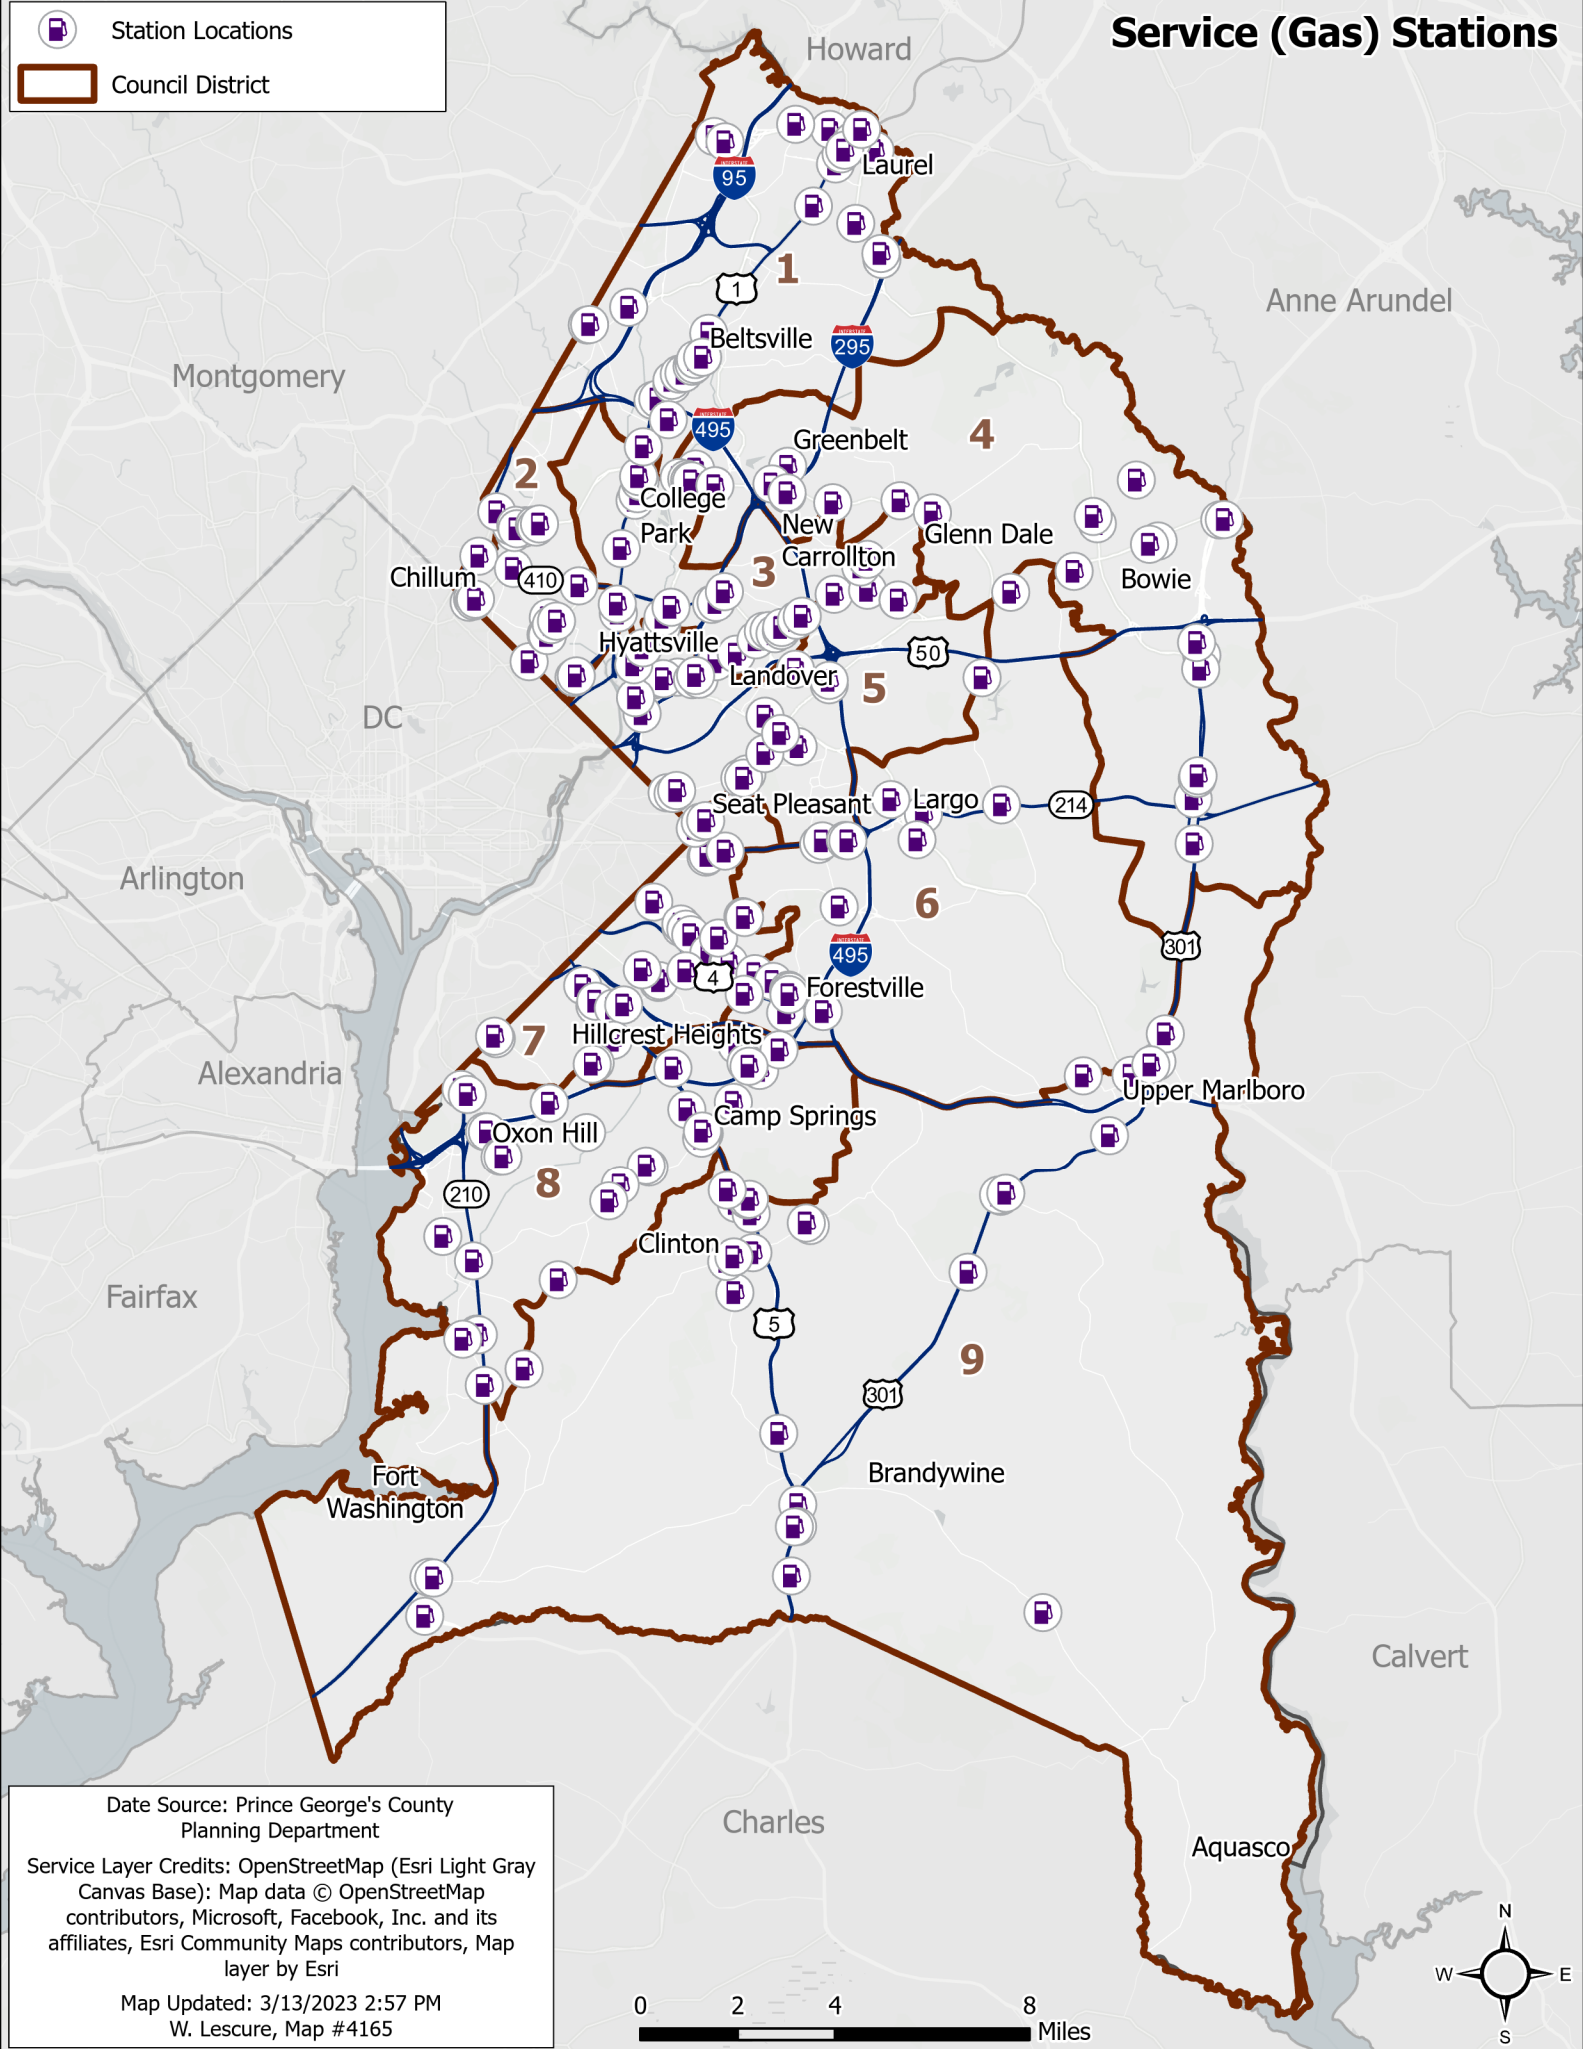

# Service (Gas) Stations

 Station Locations  
 Council District

Date Source: Prince George's County Planning Department  
Service Layer Credits: OpenStreetMap (Esri Light Gray Canvas Base): Map data © OpenStreetMap contributors, Microsoft, Facebook, Inc. and its affiliates, Esri Community Maps contributors, Map layer by Esri  
Map Updated: 3/13/2023 2:57 PM  
W. Lescure, Map #4165