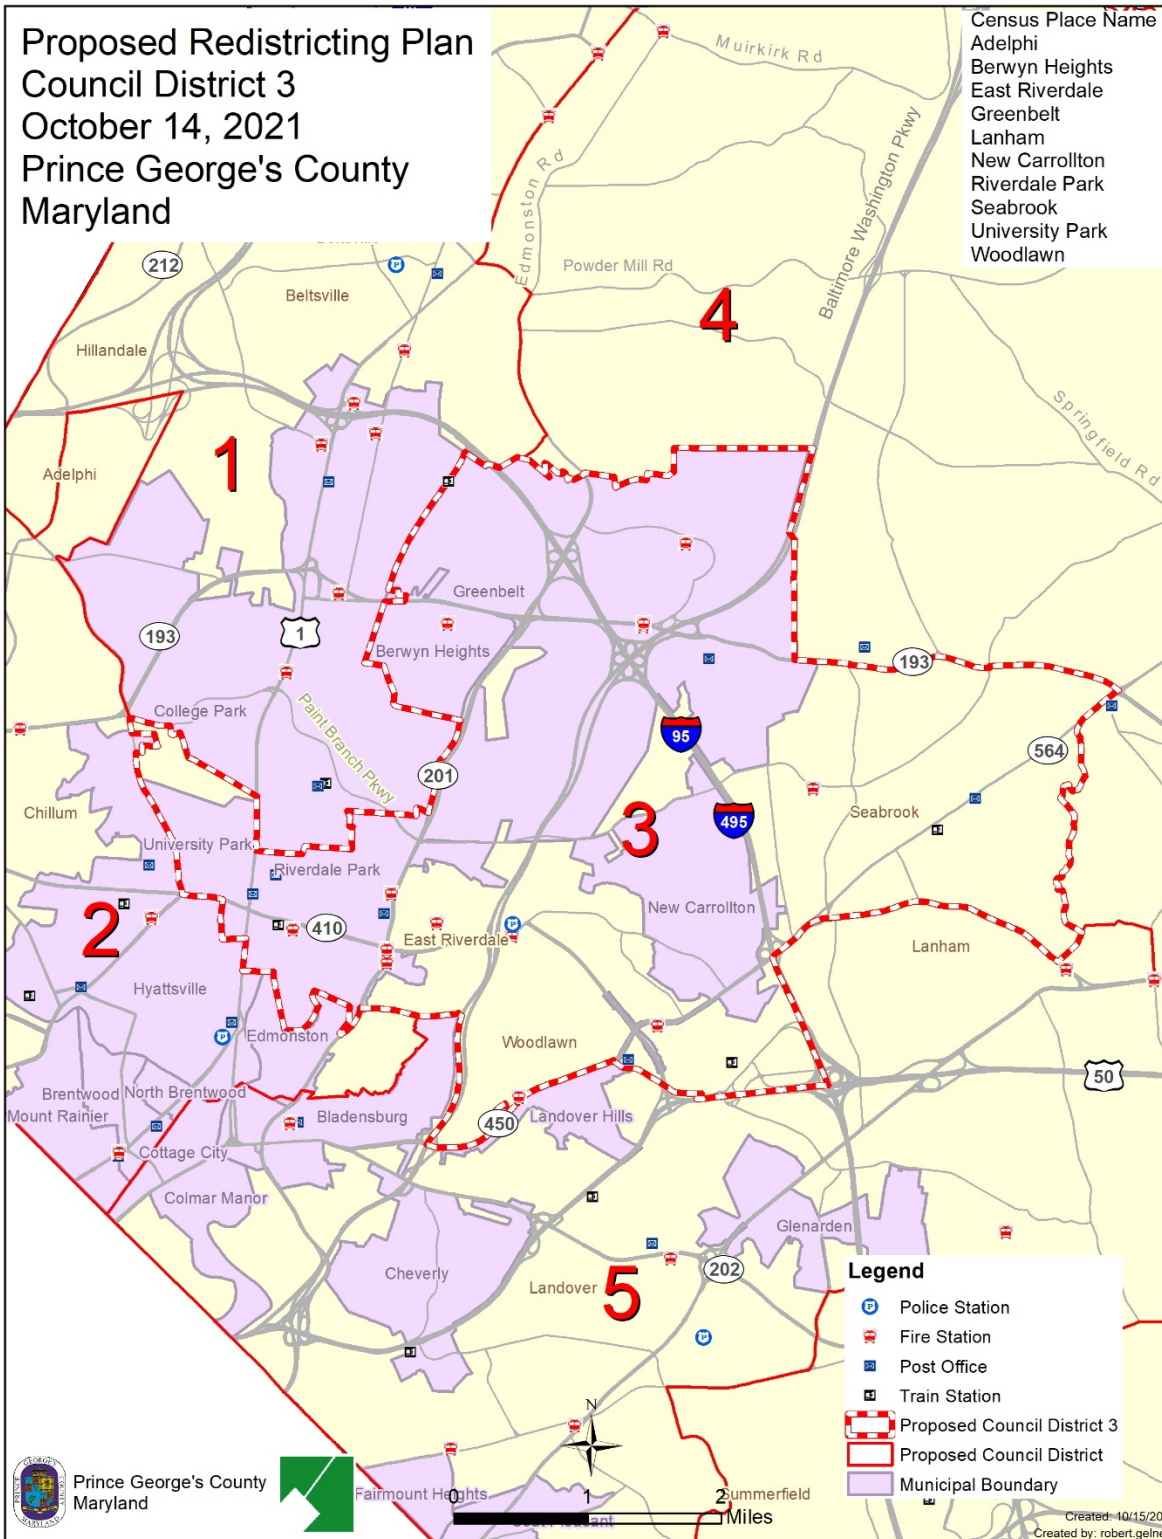

Proposed Redistricting Plan
Council District 3
October 14, 2021
Prince George's County
Maryland

1. Census Place Name
2. Adelphi
   - Berwyn Heights
   - East Riverdale
   - Greenbelt
   - Lanham
   - New Carrollton
   - Riverdale Park
   - Seabrook
   - University Park
   - Woodlawn

Prince George's County
Maryland